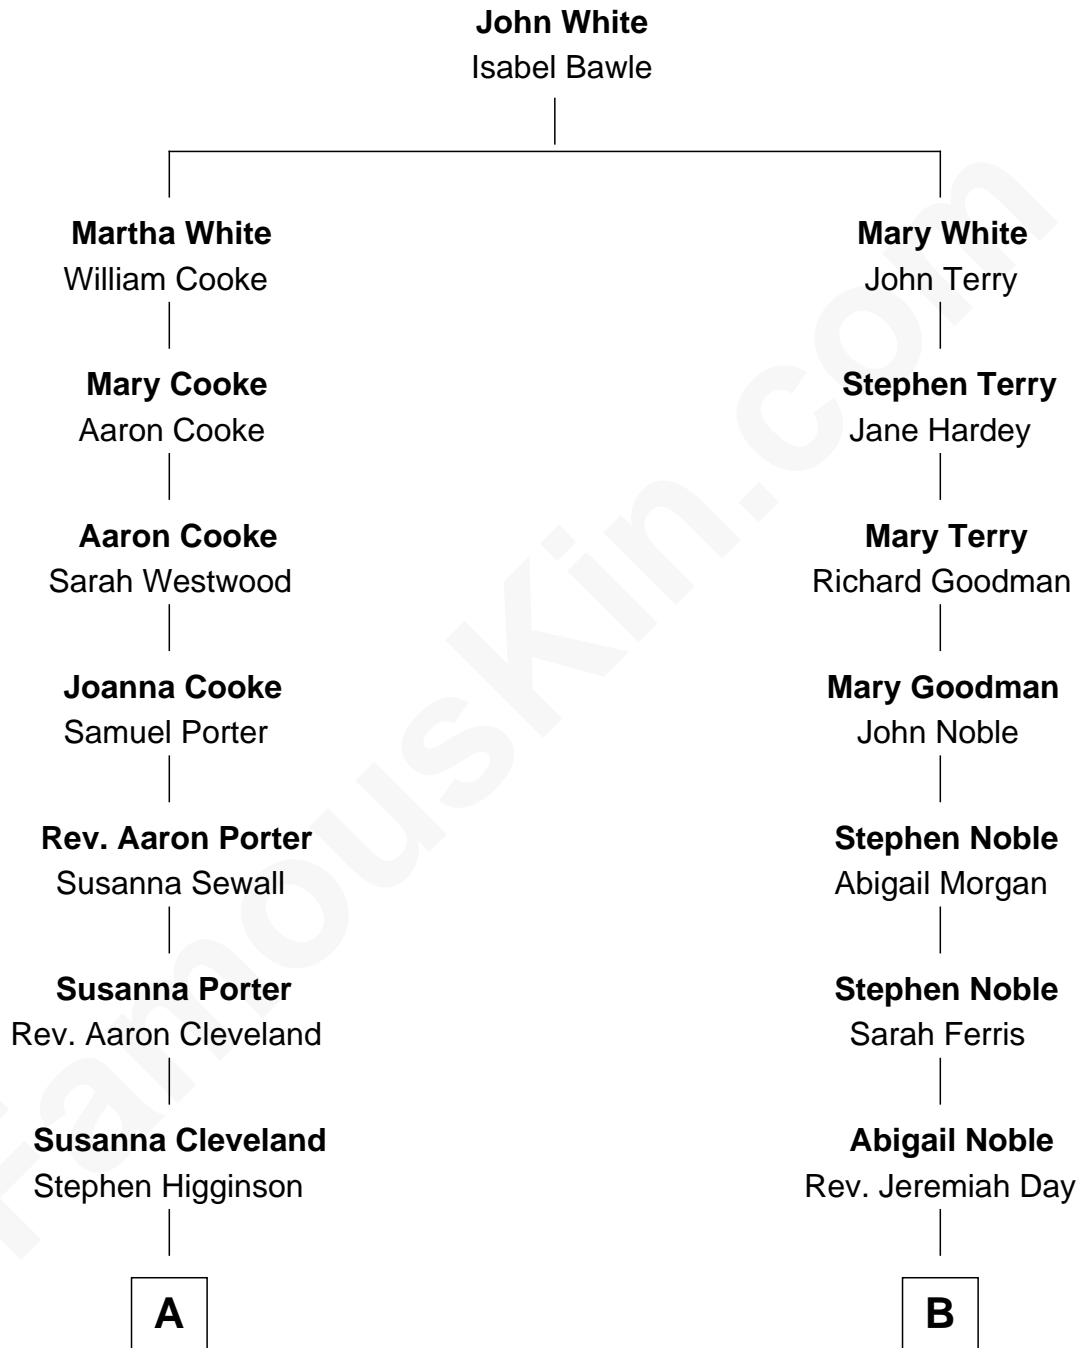

FamousKin.com

Relationship Chart of

Henry Lee Higginson

Founder of the Boston Symphony Orchestra

9th cousin 3 times removed of

Zoe Kazan

TV, Movie and Stage Actress

A

George Higginson
Martha Hubbard Babcock

George Higginson
Mary Cabot Lee

Henry Lee Higginson
Founder, Boston Symphony Orchestra

B

Jeremiah Day
Olivia Jones

Elizabeth Day
Thomas Anthony Thacher

Alfred Beaumont Thacher
Emma Cecelia Erkenbrecher

Molly Day Thacher
Elia Kazantzoglou

Nicholas Kazan
Jean Robin Swicord

Zoe Kazan
TV, Movie and Stage Actress