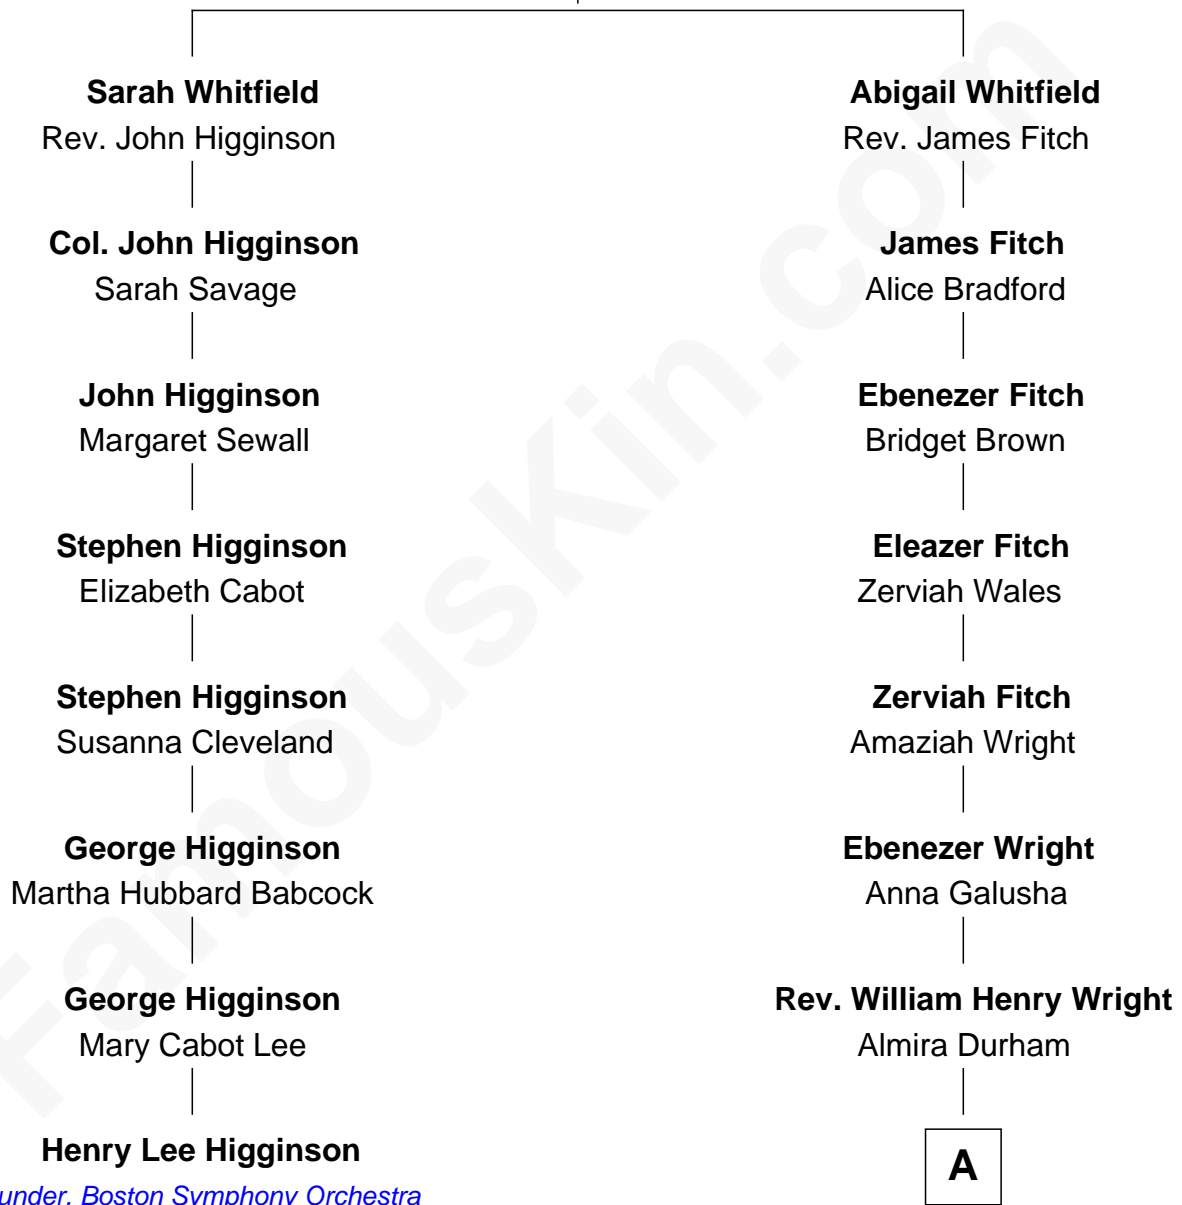

FamousKin.com

Relationship Chart of

Henry Lee Higginson

Founder of the Boston Symphony Orchestra

7th cousin 2 times removed of

James B. A. Robertson

4th Governor of Oklahoma

Rev. Henry Whitfield

Dorothy Sheafe

A

Horace Wright

Maria Elizabeth Williams

Clarissa Martha Wright

James Brooks Ayers Robertson

James B. A. Robertson

4th Governor of Oklahoma