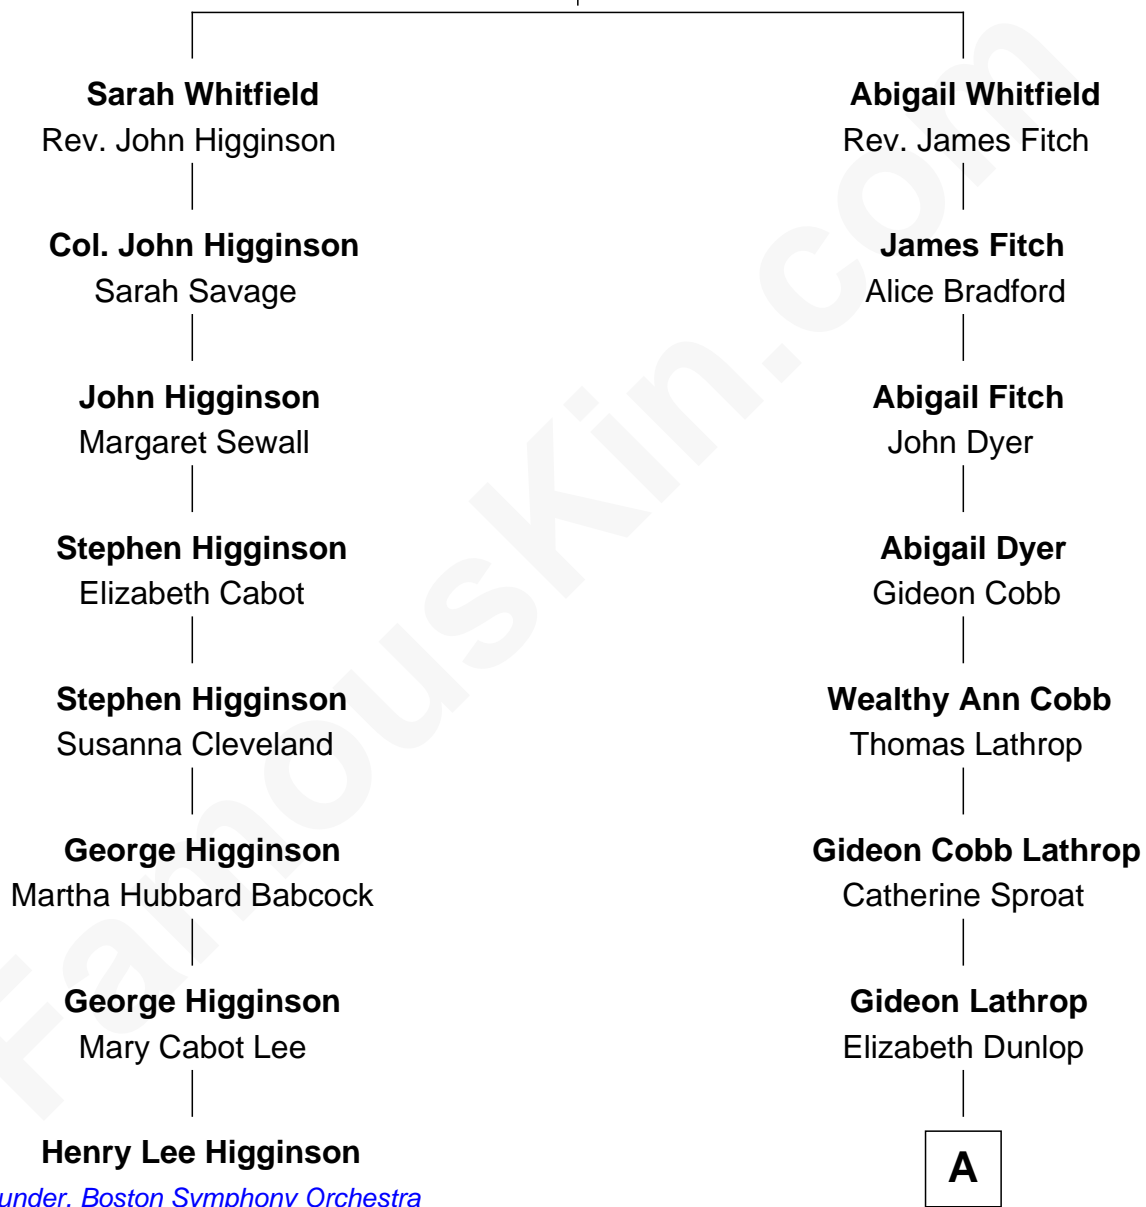

FamousKin.com

Relationship Chart of

Henry Lee Higginson

Founder of the Boston Symphony Orchestra

7th cousin 3 times removed of

Ann B. Davis

TV Actress

Rev. Henry Whitfield

Dorothy Sheafe

A

—
Helen Elizabeth Lathrop

Francis H. Stott

—
Arthur Curtiss Stott

Harriet E. Evans

—
Marguerite Stott

Cassius Miles Davis