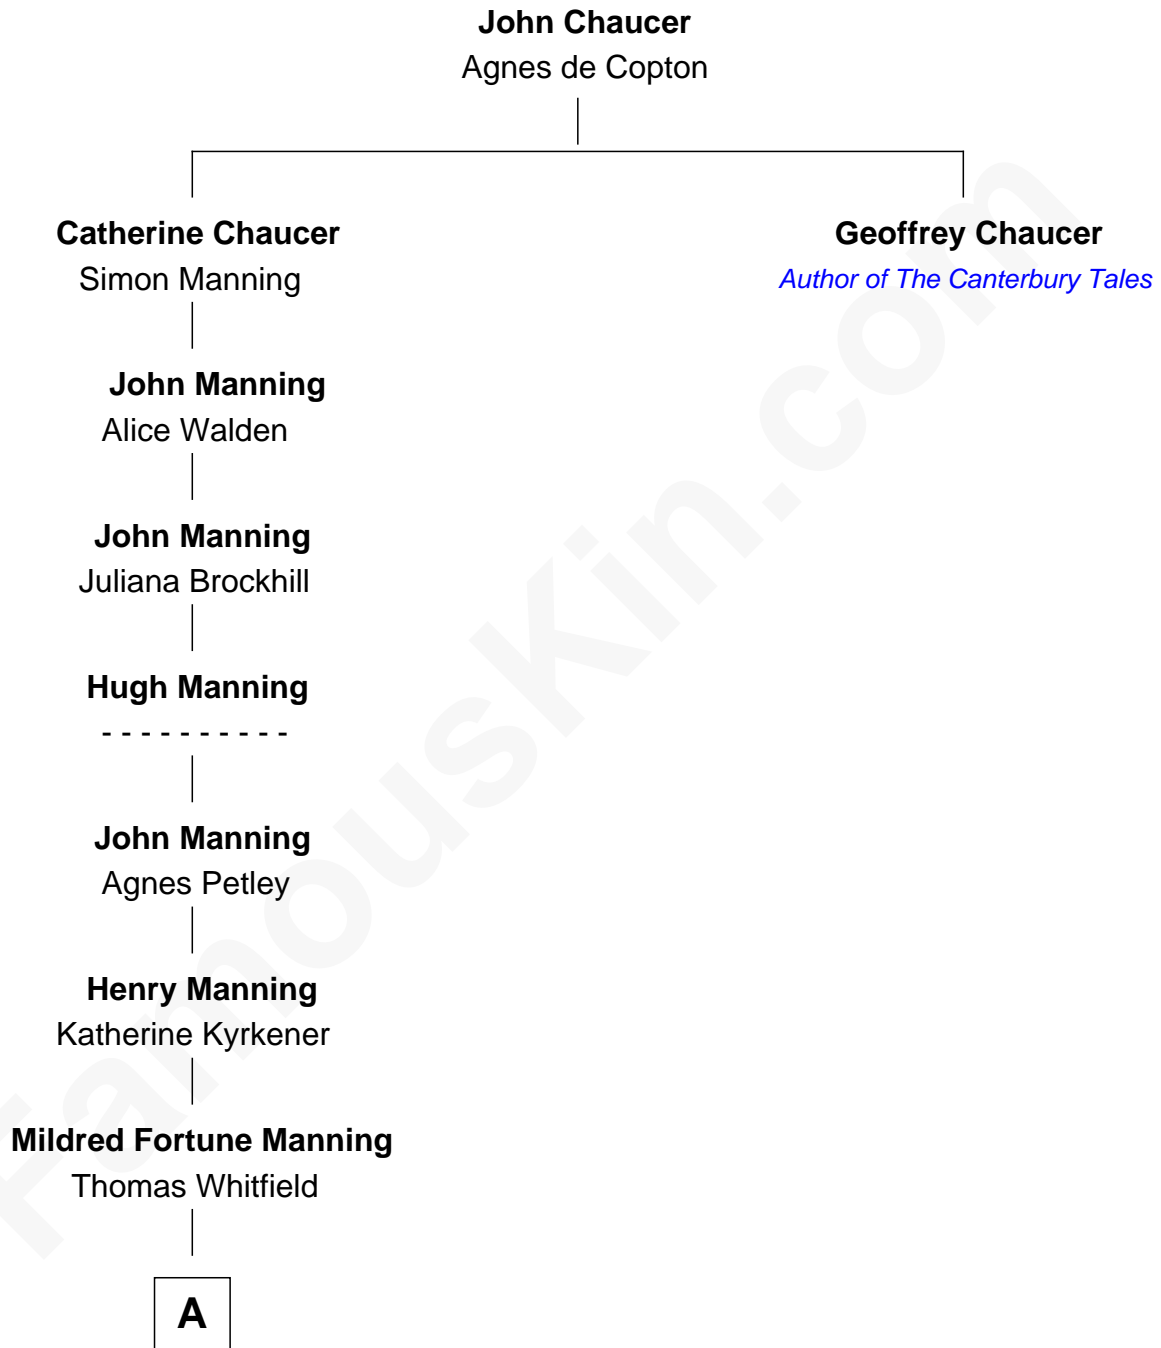

FamousKin.com

Relationship Chart of

Henry Lee Higginson

Founder of the Boston Symphony Orchestra

13th great-grandnephew of

Geoffrey Chaucer

English poet and author of The Canterbury Tales

A

Rev. Henry Whitfield

Dorothy Sheafe

Sarah Whitfield

Rev. John Higginson

Col. John Higginson

Sarah Savage

John Higginson

Margaret Sewall

Stephen Higginson

Elizabeth Cabot

Stephen Higginson

Susanna Cleveland

George Higginson

Martha Hubbard Babcock

George Higginson

Mary Cabot Lee