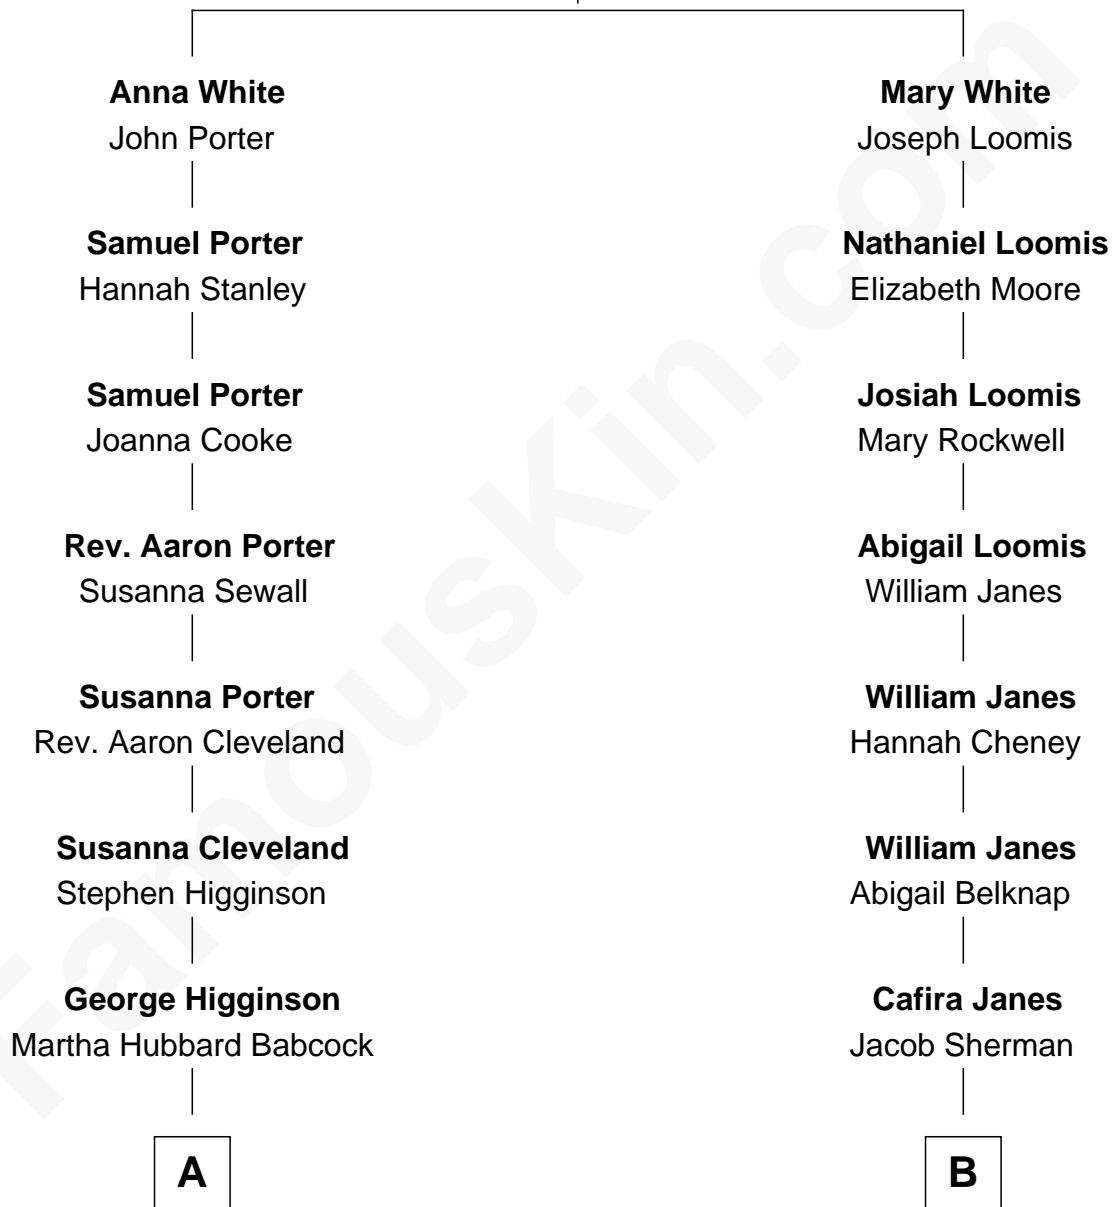

## Relationship Chart of

### Henry Lee Higginson

*Founder of the Boston Symphony Orchestra*

8th cousin 2 times removed of

### Norman Rockwell

*American Artist*

**Robert White**

Bridget Allgar

**A**

**George Higginson**

Mary Cabot Lee

**Henry Lee Higginson**