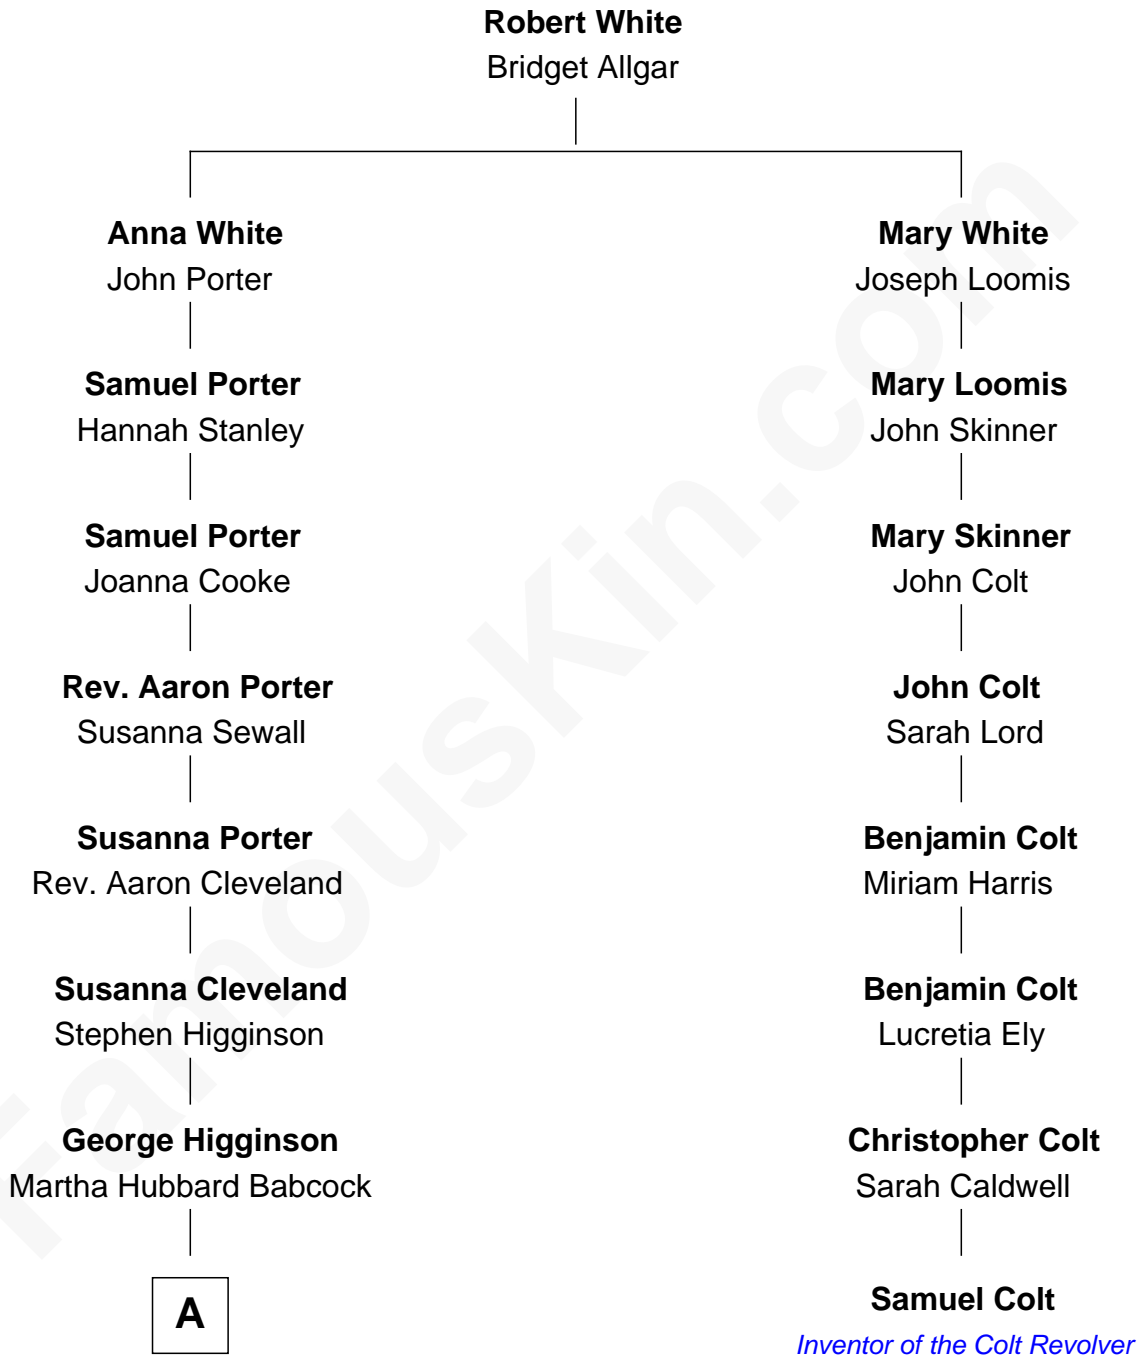

FamousKin.com

Relationship Chart of

Henry Lee Higginson

Founder of the Boston Symphony Orchestra

7th cousin 1 time removed of

Samuel Colt

Inventor of the Colt Revolver

A

George Higginson

Mary Cabot Lee

Henry Lee Higginson

Founder, Boston Symphony Orchestra

FamousKin.com