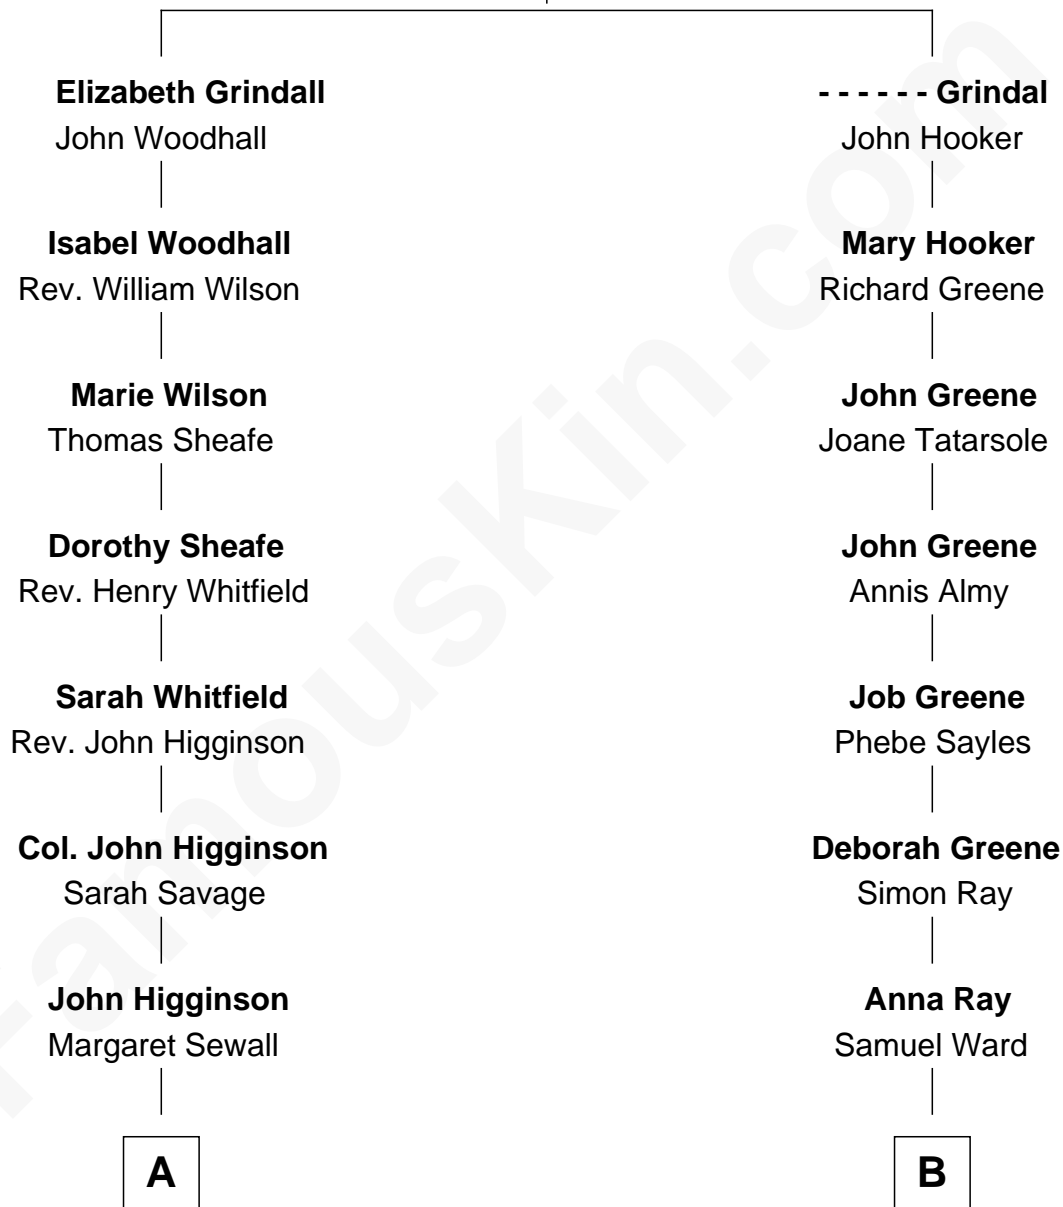

FamousKin.com

Relationship Chart of

Henry Lee Higginson

Founder of the Boston Symphony Orchestra

9th cousin 2 times removed of

Julia (Ward) Howe

Author of "The Battle Hymn of the Republic"

William Grindall

A

Stephen Higginson

Elizabeth Cabot

Stephen Higginson

Susanna Cleveland

George Higginson

Martha Hubbard Babcock

George Higginson