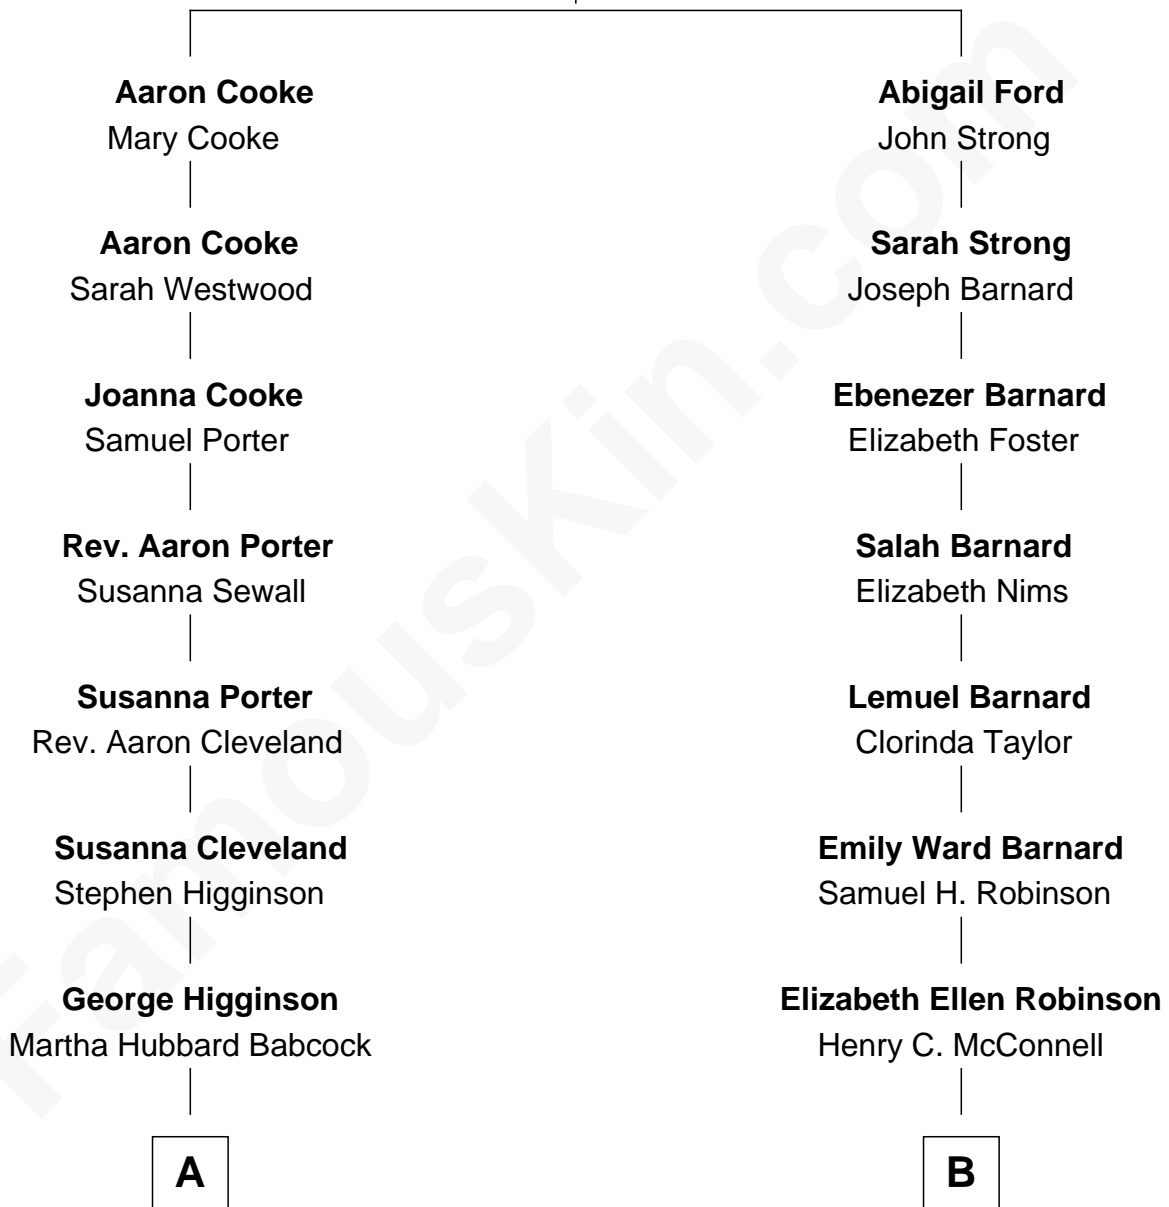

FamousKin.com

Relationship Chart of

Henry Lee Higginson

Founder of the Boston Symphony Orchestra

8th cousin of

Lillian Gish

Stage, TV and Movie Actress

Elizabeth Charde

with husband
Aaron Cooke

with husband
Thomas Ford

A

George Higginson

Mary Cabot Lee

Henry Lee Higginson

Founder, Boston Symphony Orchestra

B