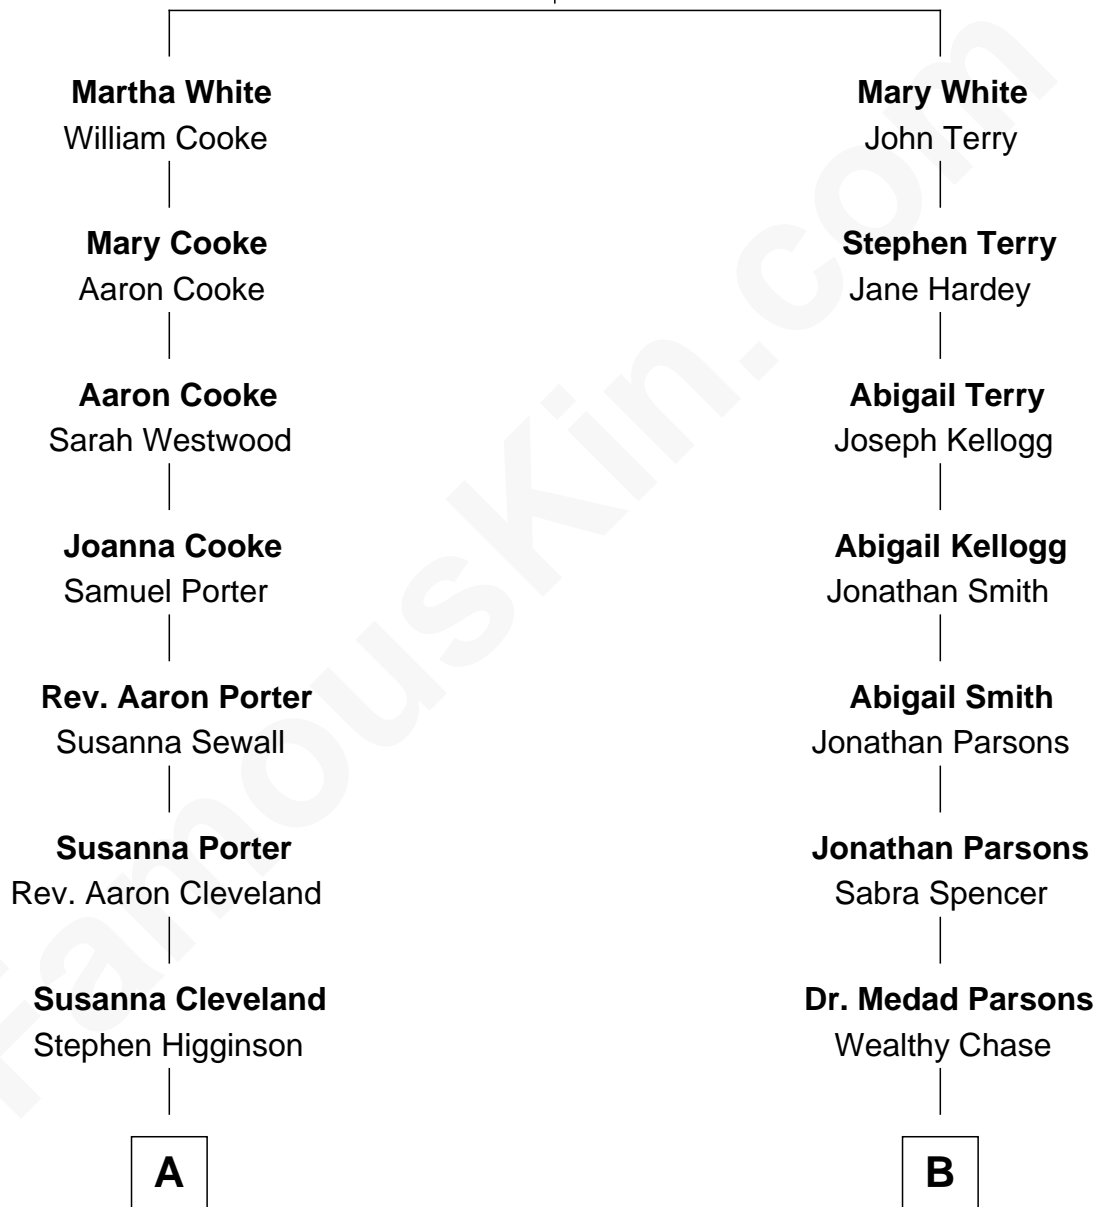

FamousKin.com

Relationship Chart of

Henry Lee Higginson

Founder of the Boston Symphony Orchestra

9th cousin 2 times removed of

John Wayne
Movie Actor

John White
Isabel Bawle

A

George Higginson
Martha Hubbard Babcock

George Higginson
Mary Cabot Lee

Henry Lee Higginson
Founder, Boston Symphony Orchestra

B

Eldad Parsons
Betsey Buck

Henry Charles Parsons
Abigail Buck

Wealthy Chase Parsons
Marion Mitchell Morrison