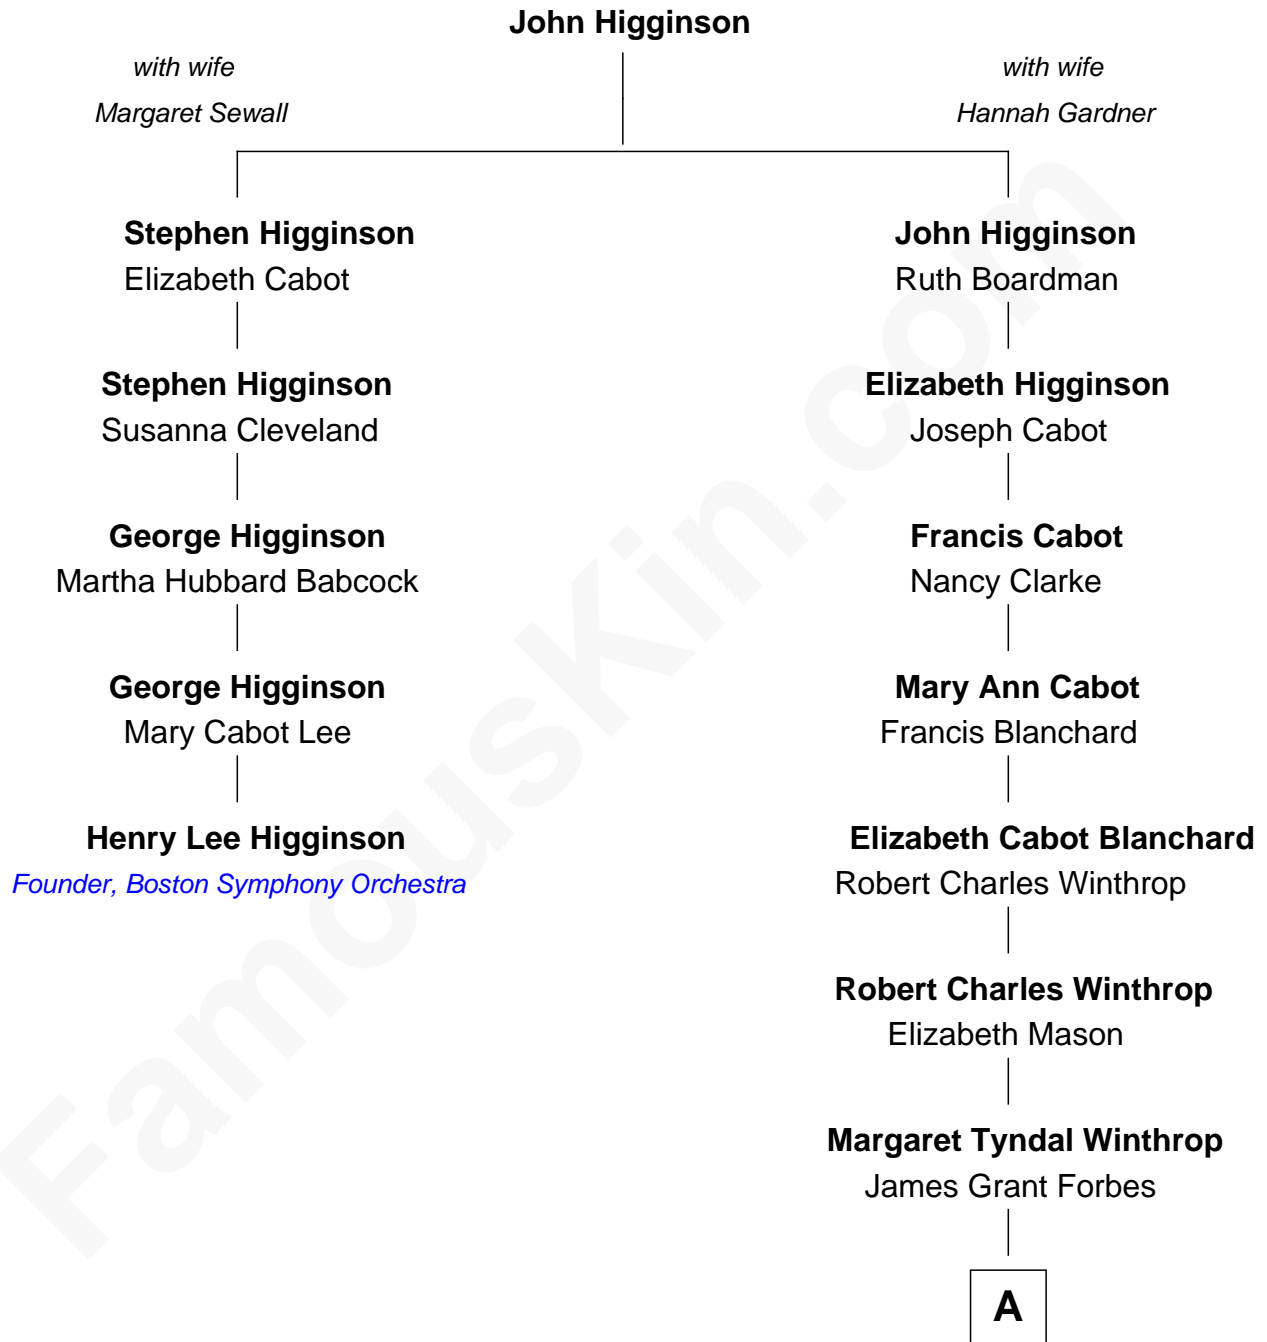

FamousKin.com
Relationship Chart of
Henry Lee Higginson

Founder of the Boston Symphony Orchestra

4th cousin 4 times removed of

John Kerry

68th U.S. Secretary of State

A

—
Rosemary Isabel Forbes

Richard John Kerry

—
John Kerry

68th U.S. Secretary of State

FamousKin.com