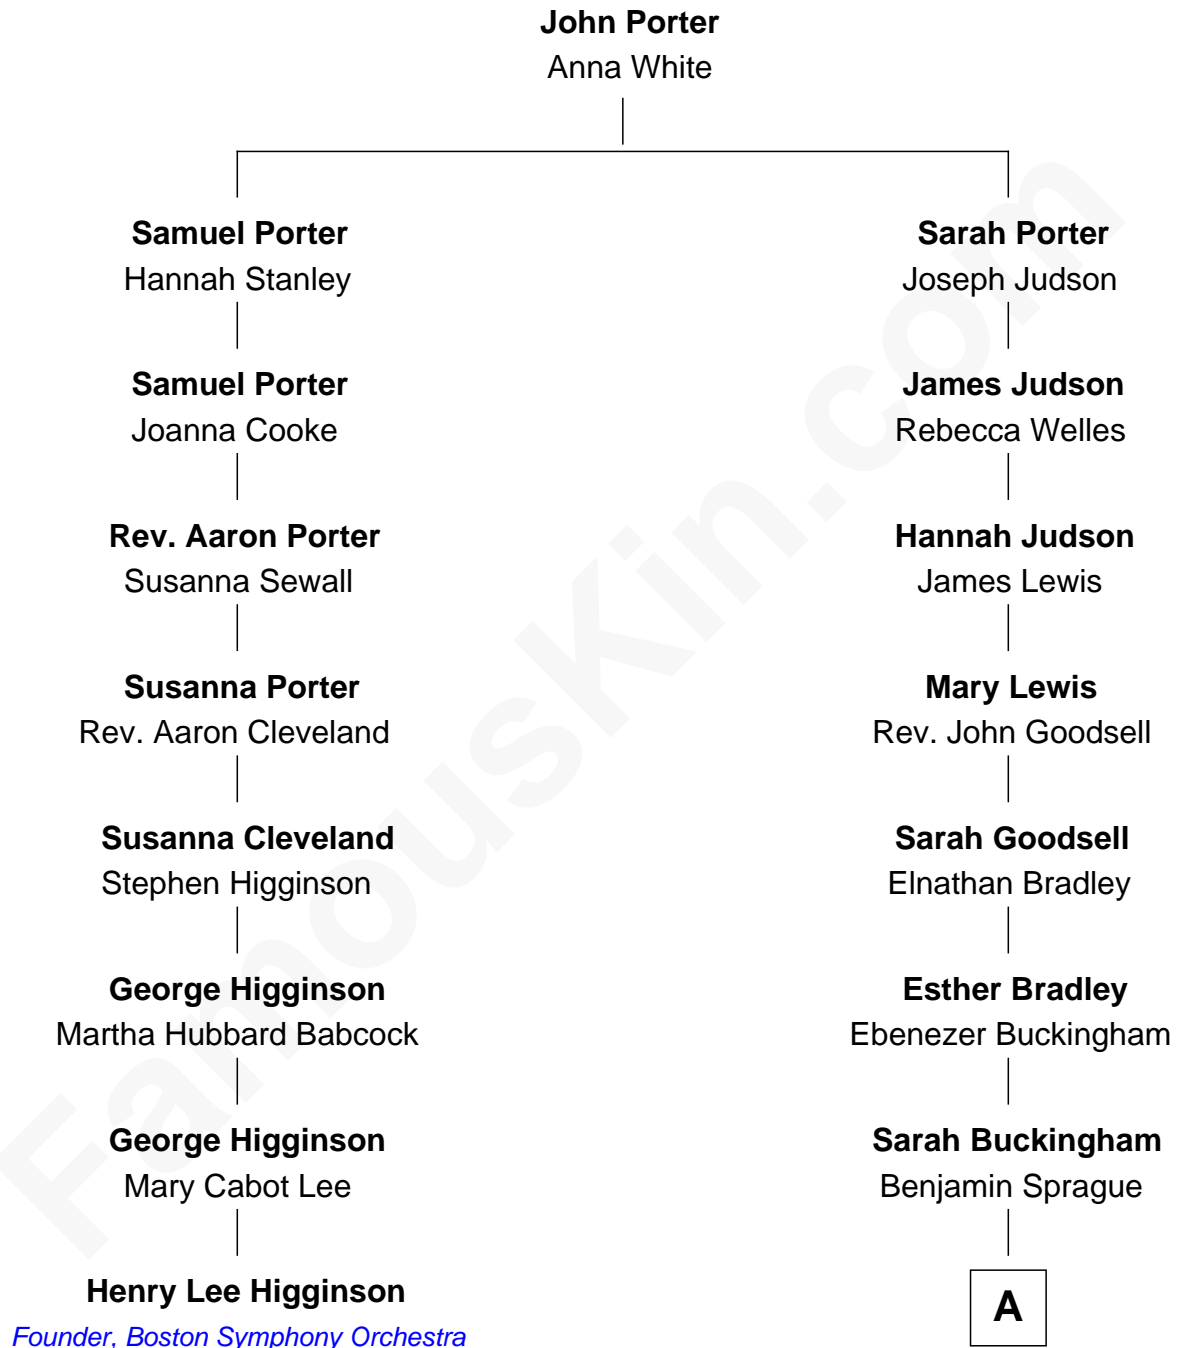

## Relationship Chart of

### Henry Lee Higginson

*Founder of the Boston Symphony Orchestra*

7th cousin 4 times removed of

**Lucille Ball**

*TV Actress - "I Love Lucy"*

**A**

**James B. Sprague**

Angeline S. Greene

**Helen Sabina Sprague**

William C Orcutt

**Flora Belle Orcutt**

Frederick Charles Hunt

**Desiree Evelyn Hunt**

Henry Durrell Ball

**Lucille Ball**

*TV Actress - "I Love Lucy"*