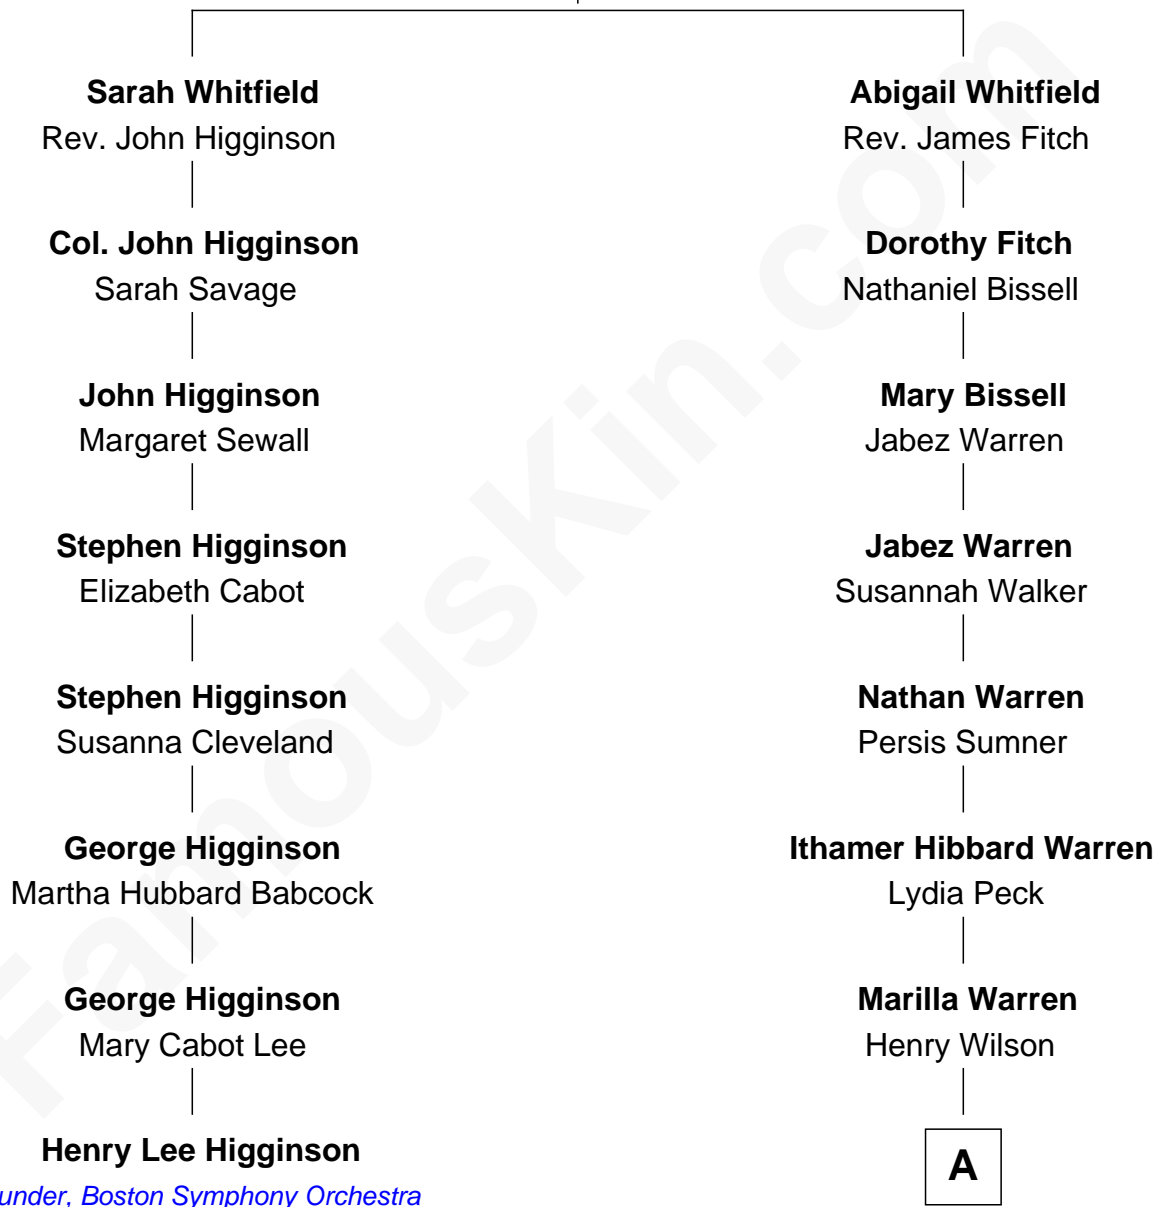

**FamousKin.com**  
**Relationship Chart of**  
**Henry Lee Higginson**

*Founder of the Boston Symphony Orchestra*

**7th cousin 4 times removed of**

**Brian Wilson**

*Co-Founder of The Beach Boys*

**Rev. Henry Whitfield**

Dorothy Sheafe

A

**George Washington Wilson**

Mary Bailey

**William Henry Wilson**

Alta Lenora Chitwood

**William Coral Wilson**

Edith Sophia Sthole