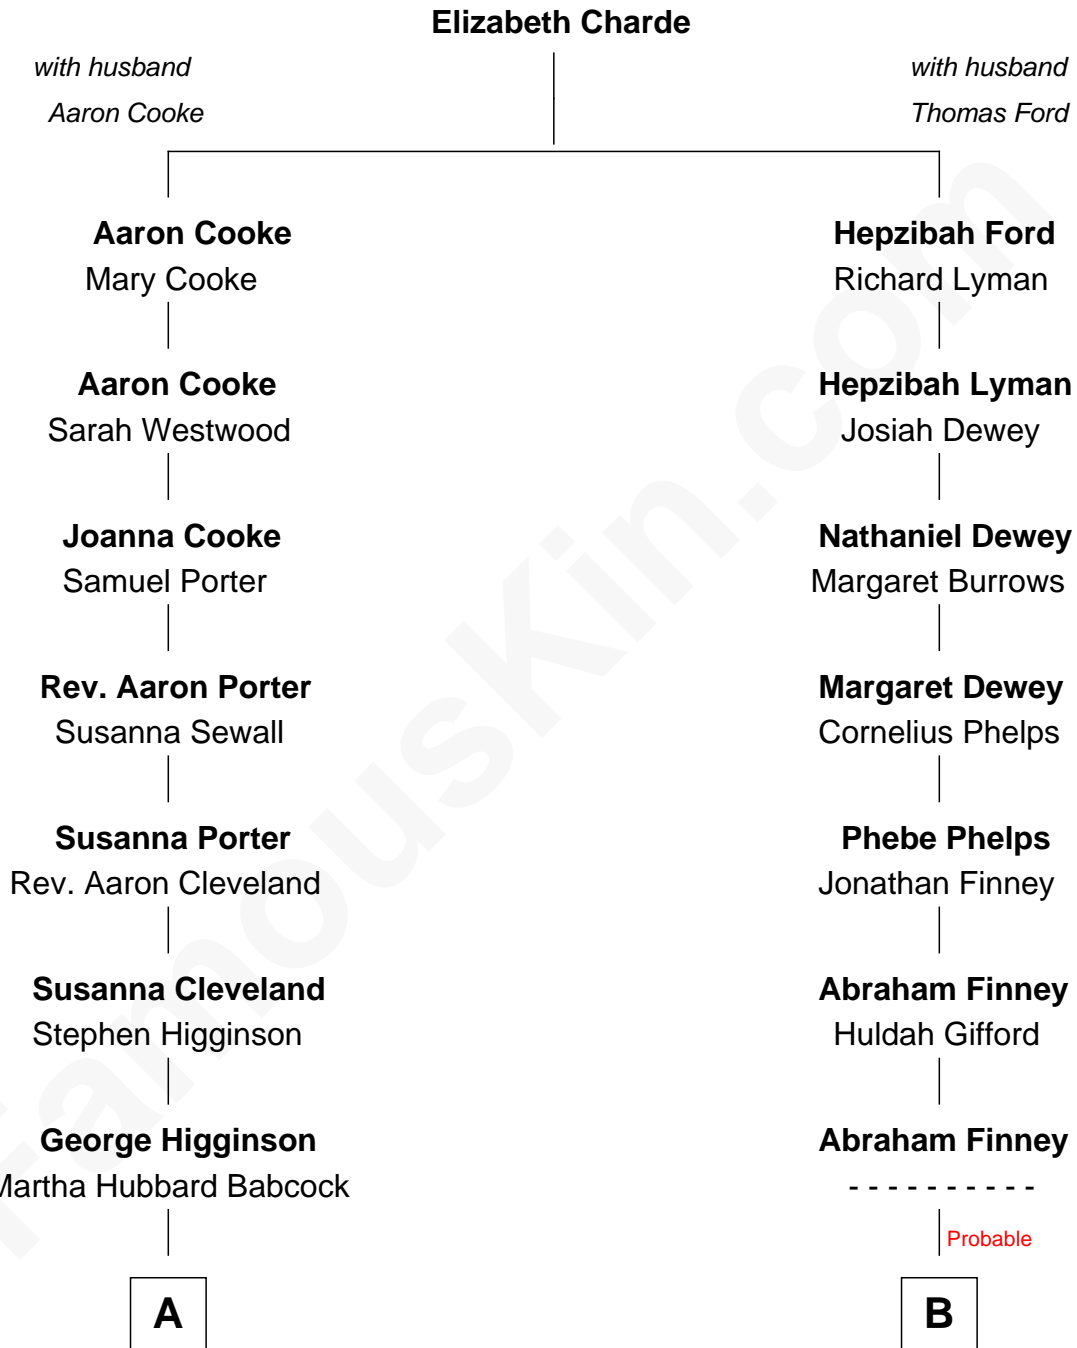

FamousKin.com

Relationship Chart of

Henry Lee Higginson

Founder of the Boston Symphony Orchestra

8th cousin 3 times removed of

Brian Wilson

Co-Founder of The Beach Boys

A