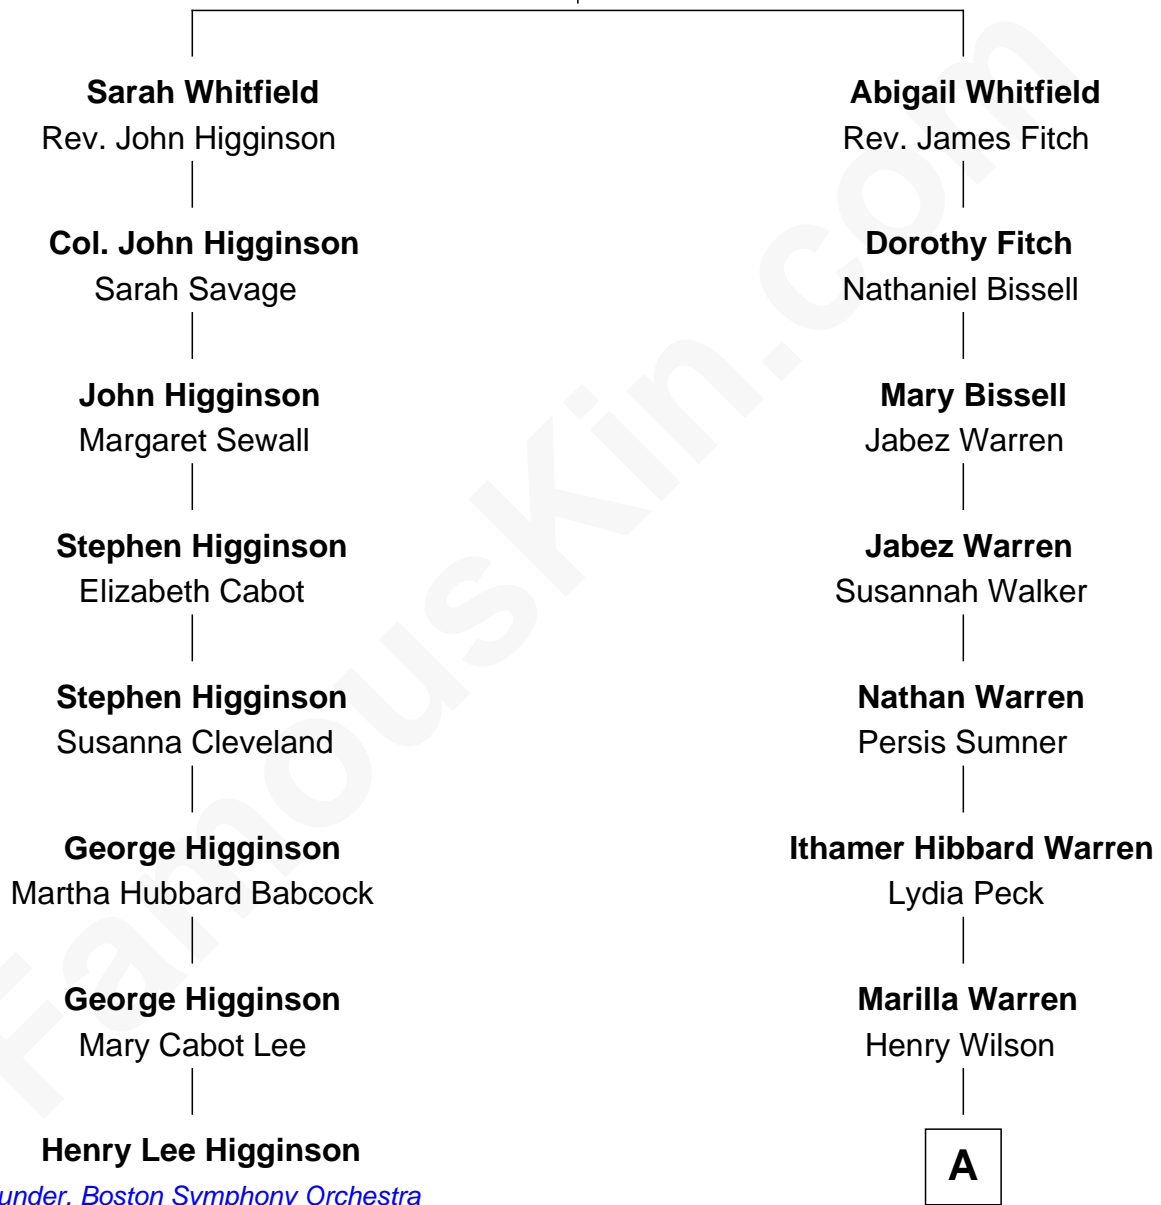

FamousKin.com

Relationship Chart of

Henry Lee Higginson

Founder of the Boston Symphony Orchestra

7th cousin 4 times removed of

Dennis Wilson

Co-Founder of The Beach Boys

Rev. Henry Whitfield

Dorothy Sheafe

A

George Washington Wilson

Mary Bailey

William Henry Wilson

Alta Lenora Chitwood

William Coral Wilson

Edith Sophia Sthole