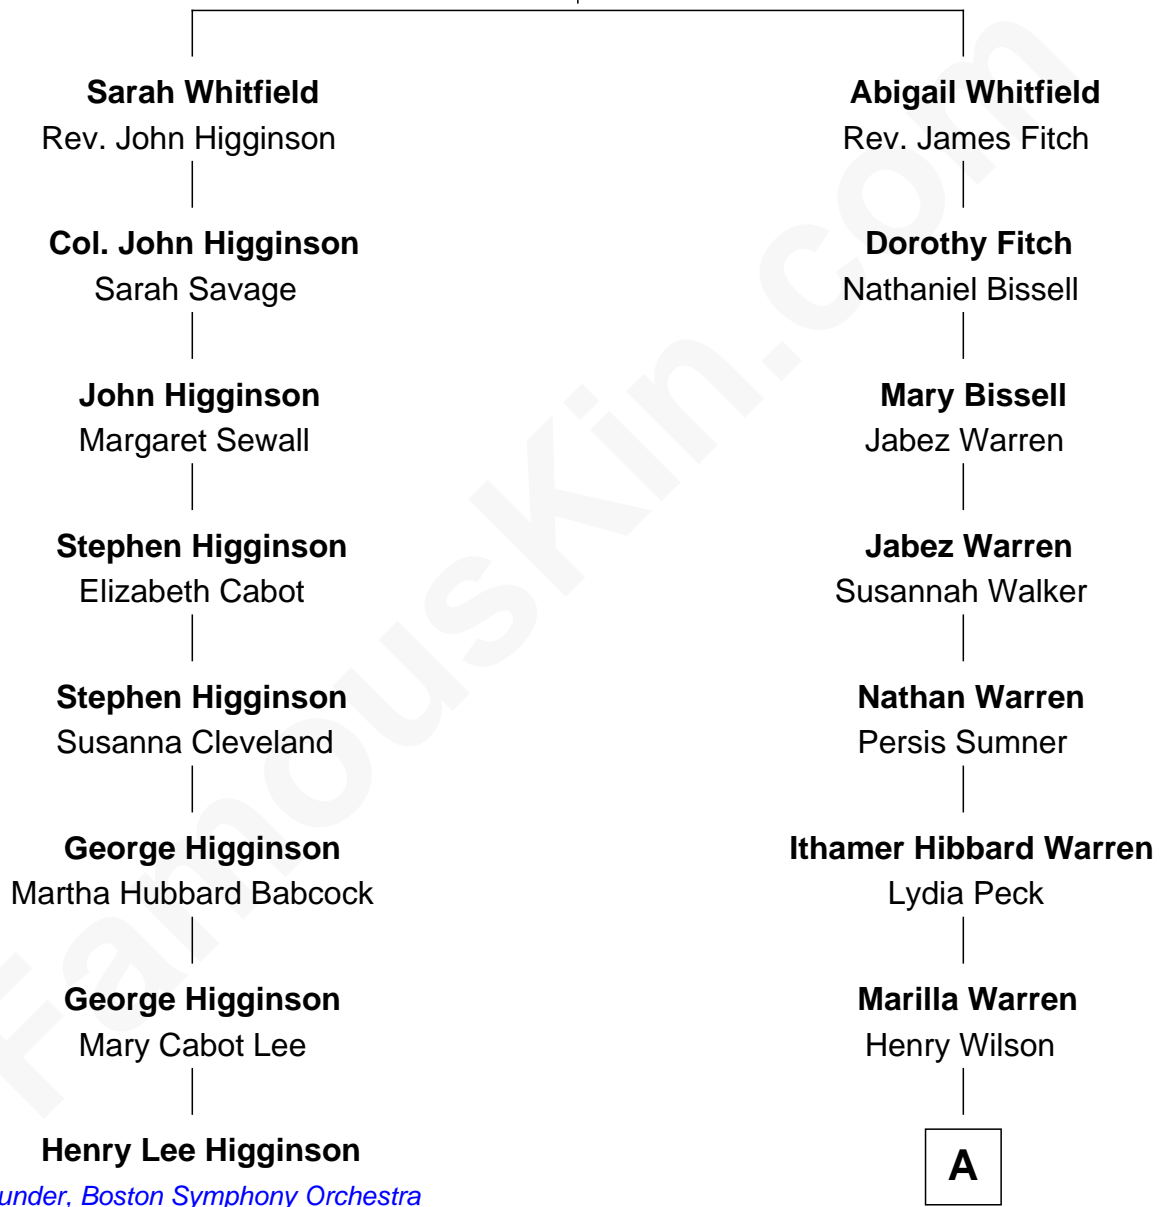

FamousKin.com

Relationship Chart of

Henry Lee Higginson

Founder of the Boston Symphony Orchestra

7th cousin 4 times removed of

Carl Wilson

Co-Founder of The Beach Boys

Rev. Henry Whitfield

Dorothy Sheafe

A

George Washington Wilson

Mary Bailey

William Henry Wilson

Alta Lenora Chitwood

William Coral Wilson

Edith Sophia Sthole