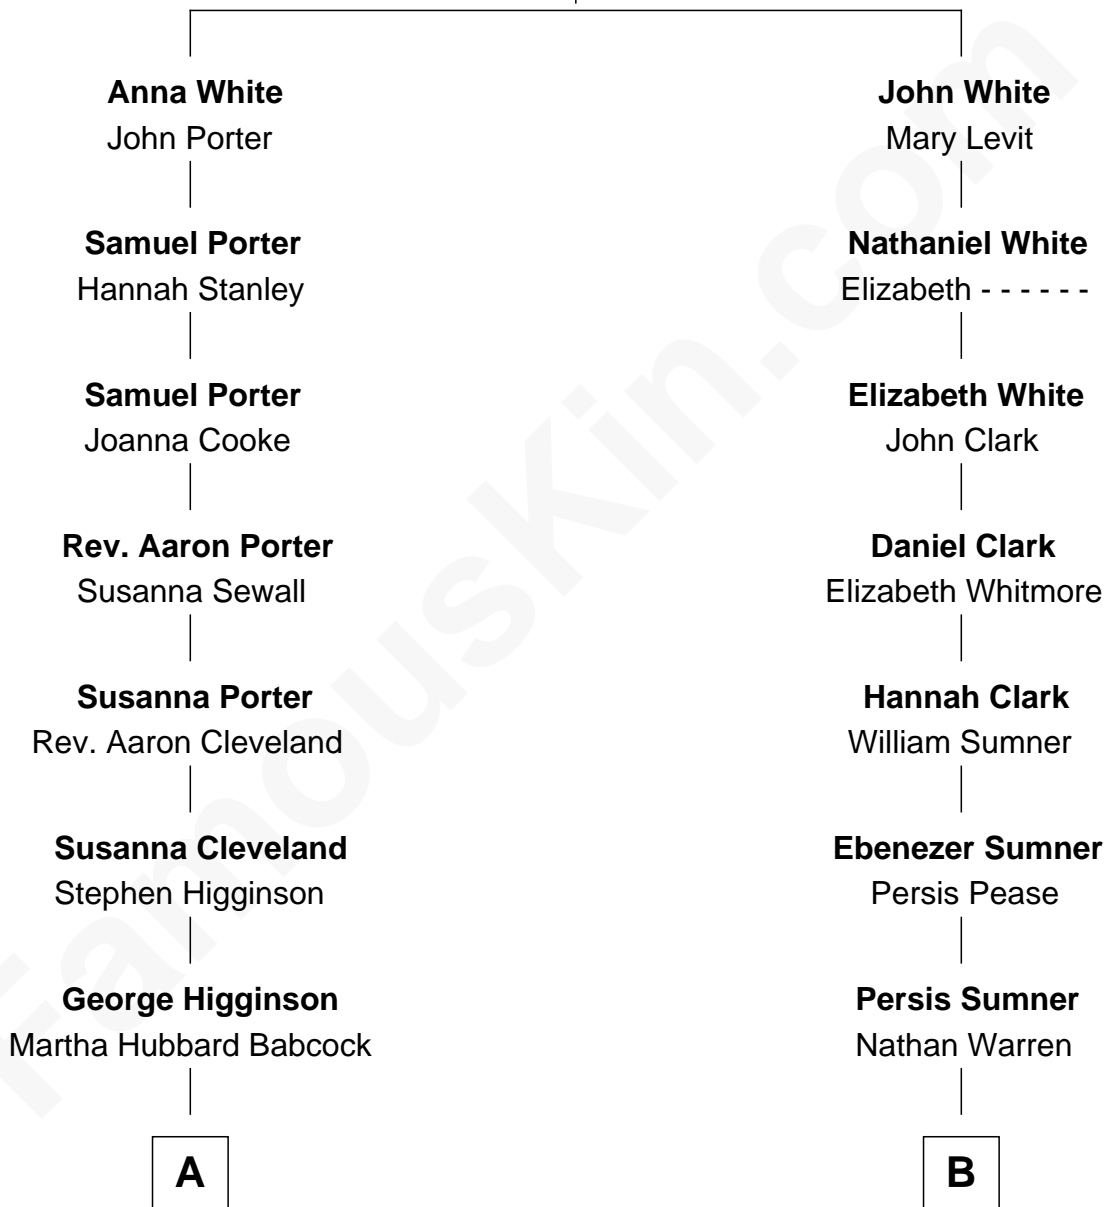

FamousKin.com

Relationship Chart of

Henry Lee Higginson

Founder of the Boston Symphony Orchestra

8th cousin 5 times removed of

Carl Wilson

Co-Founder of The Beach Boys

Robert White
Bridget Allgar

A

George Higginson

Mary Cabot Lee

Henry Lee Higginson

Founder, Boston Symphony Orchestra

B

Ithamer Hibbard Warren

Lydia Peck

Marilla Warren

Henry Wilson

George Washington Wilson

Mary Bailey

William Henry Wilson

Alta Lenora Chitwood

William Coral Wilson

Edith Sophia Sthole