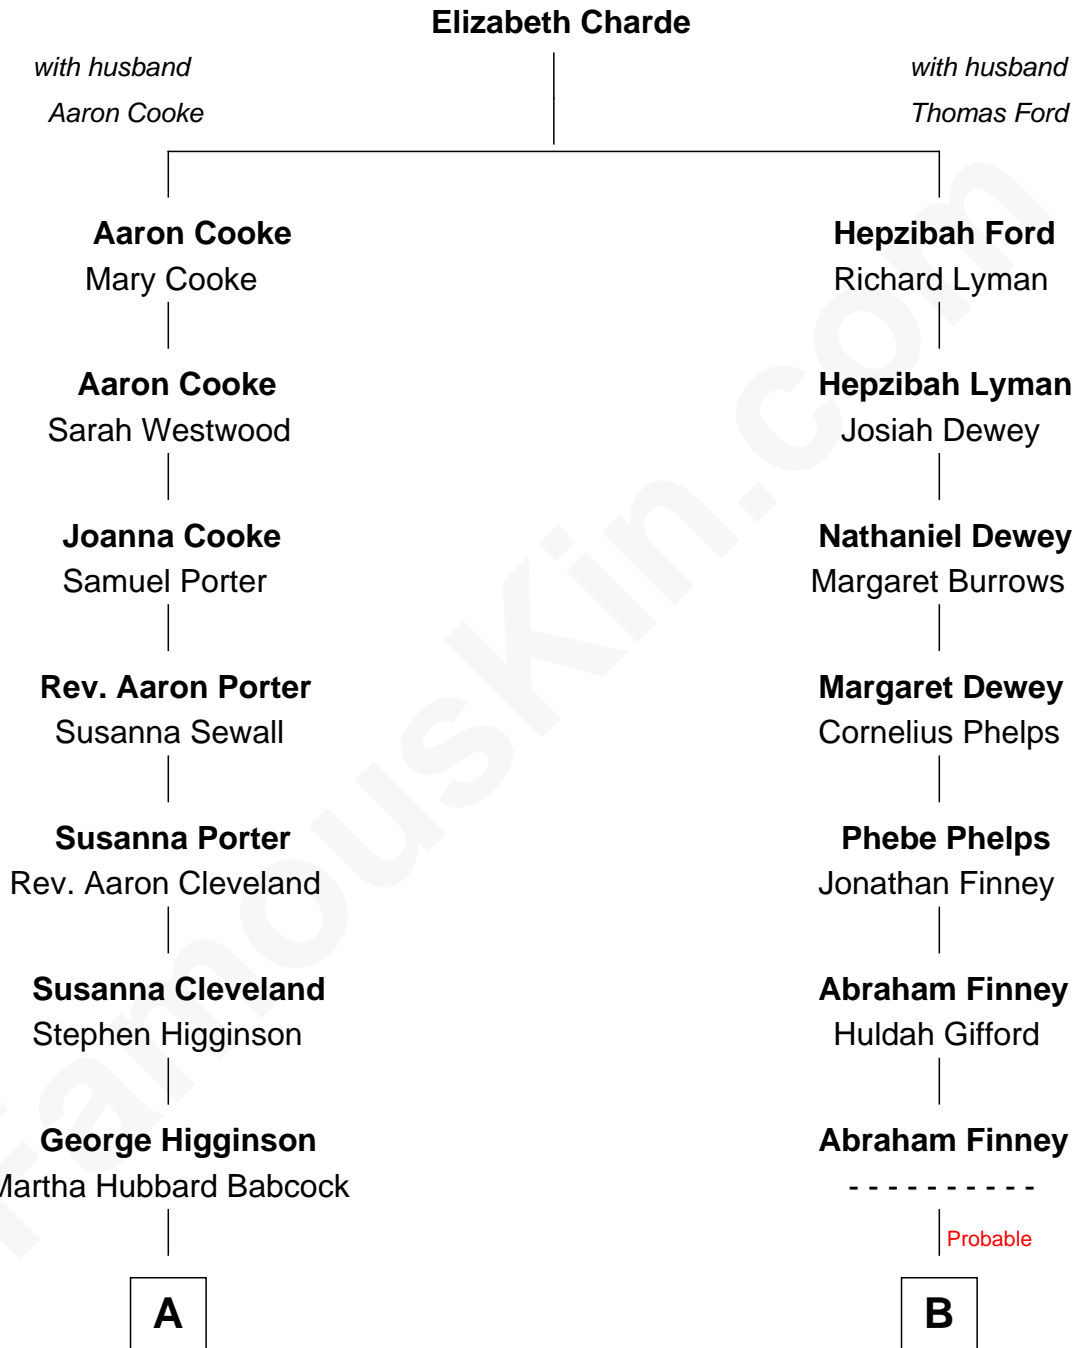

FamousKin.com

Relationship Chart of

Henry Lee Higginson

Founder of the Boston Symphony Orchestra

8th cousin 3 times removed of

Carl Wilson

Co-Founder of The Beach Boys

A