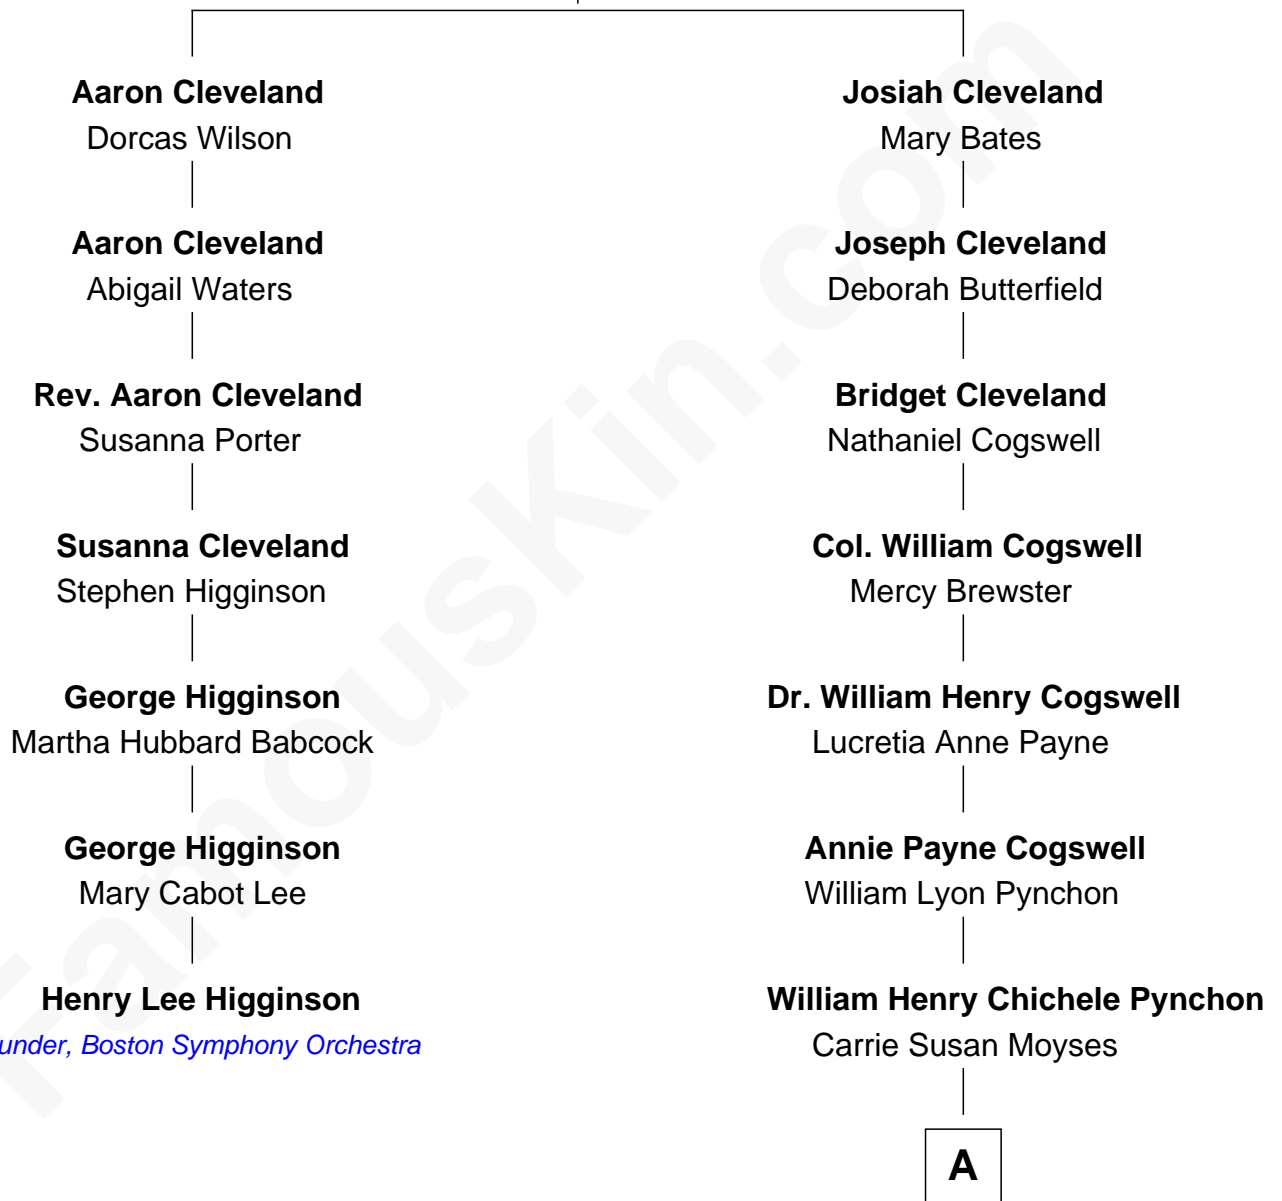

FamousKin.com

Relationship Chart of

Henry Lee Higginson

Founder of the Boston Symphony Orchestra

6th cousin 2 times removed of

Thomas Pynchon
American Novelist

Moses Cleveland

Ann Winn

A

Thomas Ruggles Pynchon
Catherine Frances Bennett

Thomas Pynchon
Novelist

FamousKin.com