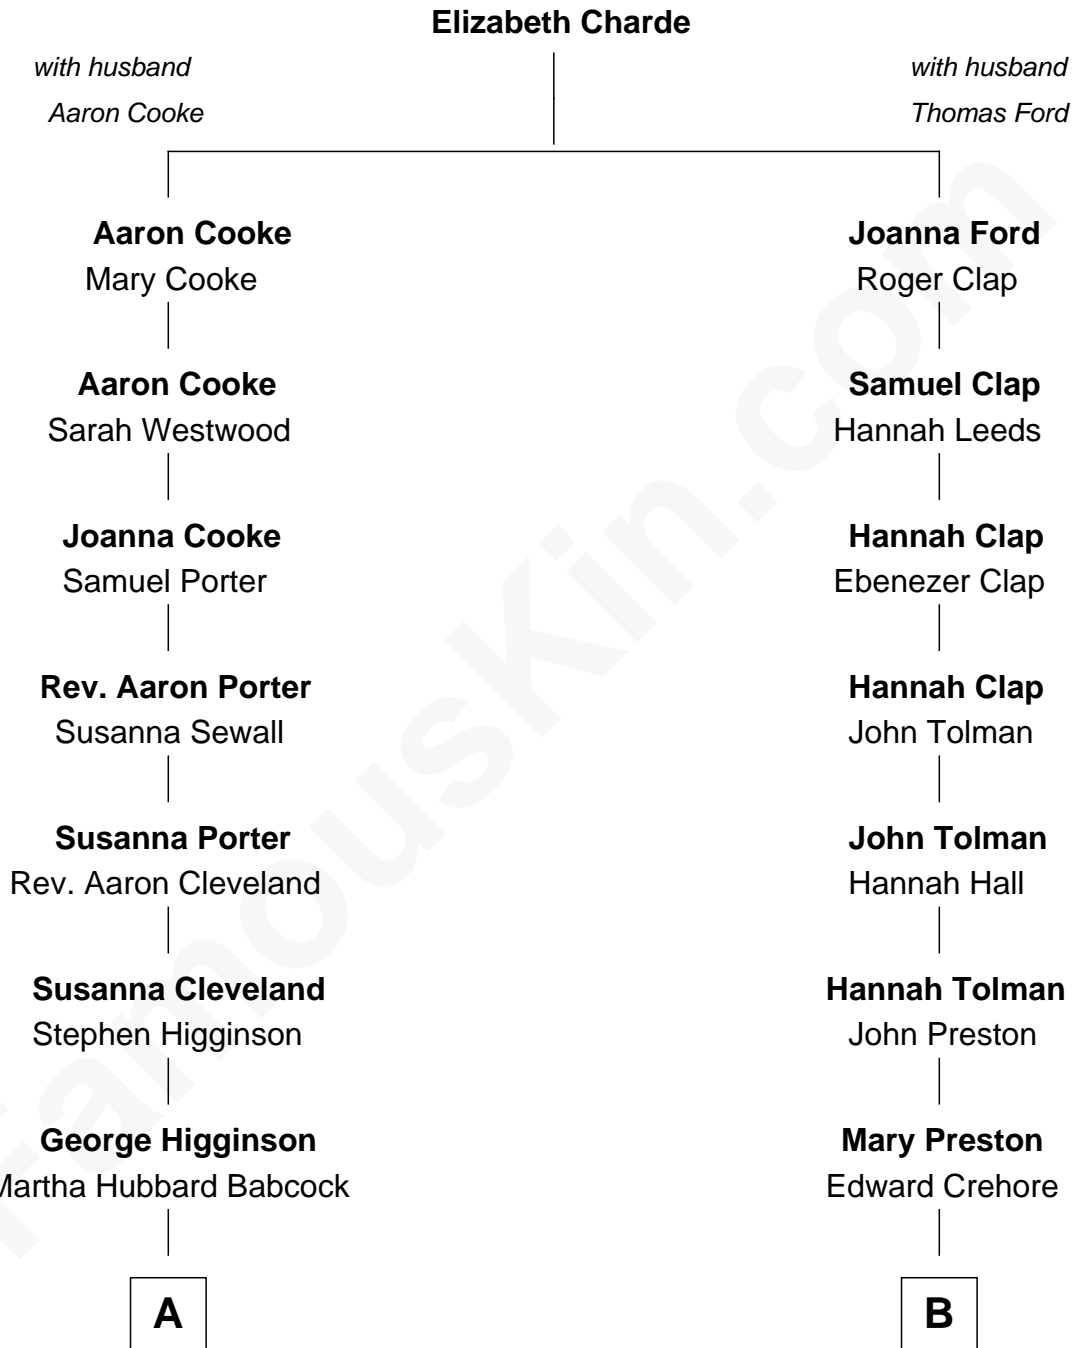

FamousKin.com

Relationship Chart of

Henry Lee Higginson

Founder of the Boston Symphony Orchestra

8th cousin 2 times removed of

George Kennedy
Movie Actor

A

George Higginson

Mary Cabot Lee

Henry Lee Higginson

Founder, Boston Symphony Orchestra

B

Eunice Elizabeth Crehore

Horatio Harris

Georgia Anna Harris

Dr. Frederick William Kennedy