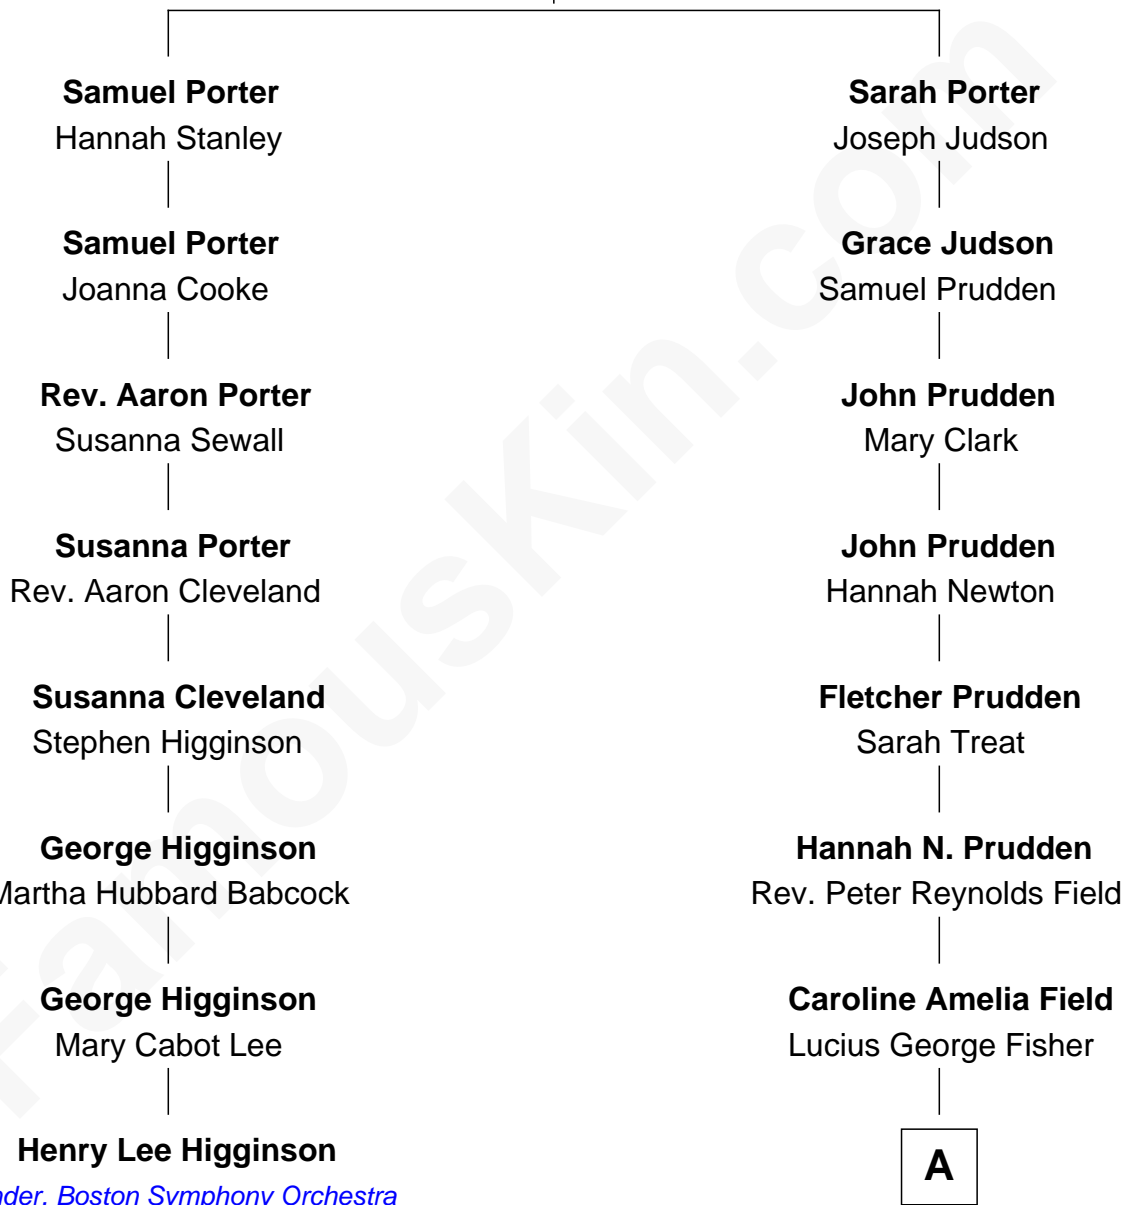

## Relationship Chart of

### Henry Lee Higginson

*Founder of the Boston Symphony Orchestra*

7th cousin 4 times removed of

**Jodie Foster**

*Movie Actress*

**John Porter**

Anna White

**A**

**Lucius George Fisher**

Katherine Louise Eddy

**Alice Eddy Fisher**

Alexis Caldwell Foster

**Lucius Fisher Foster**

Constance Marie Robertson

**Lucius Fisher Foster**

Evelyn Della Almond