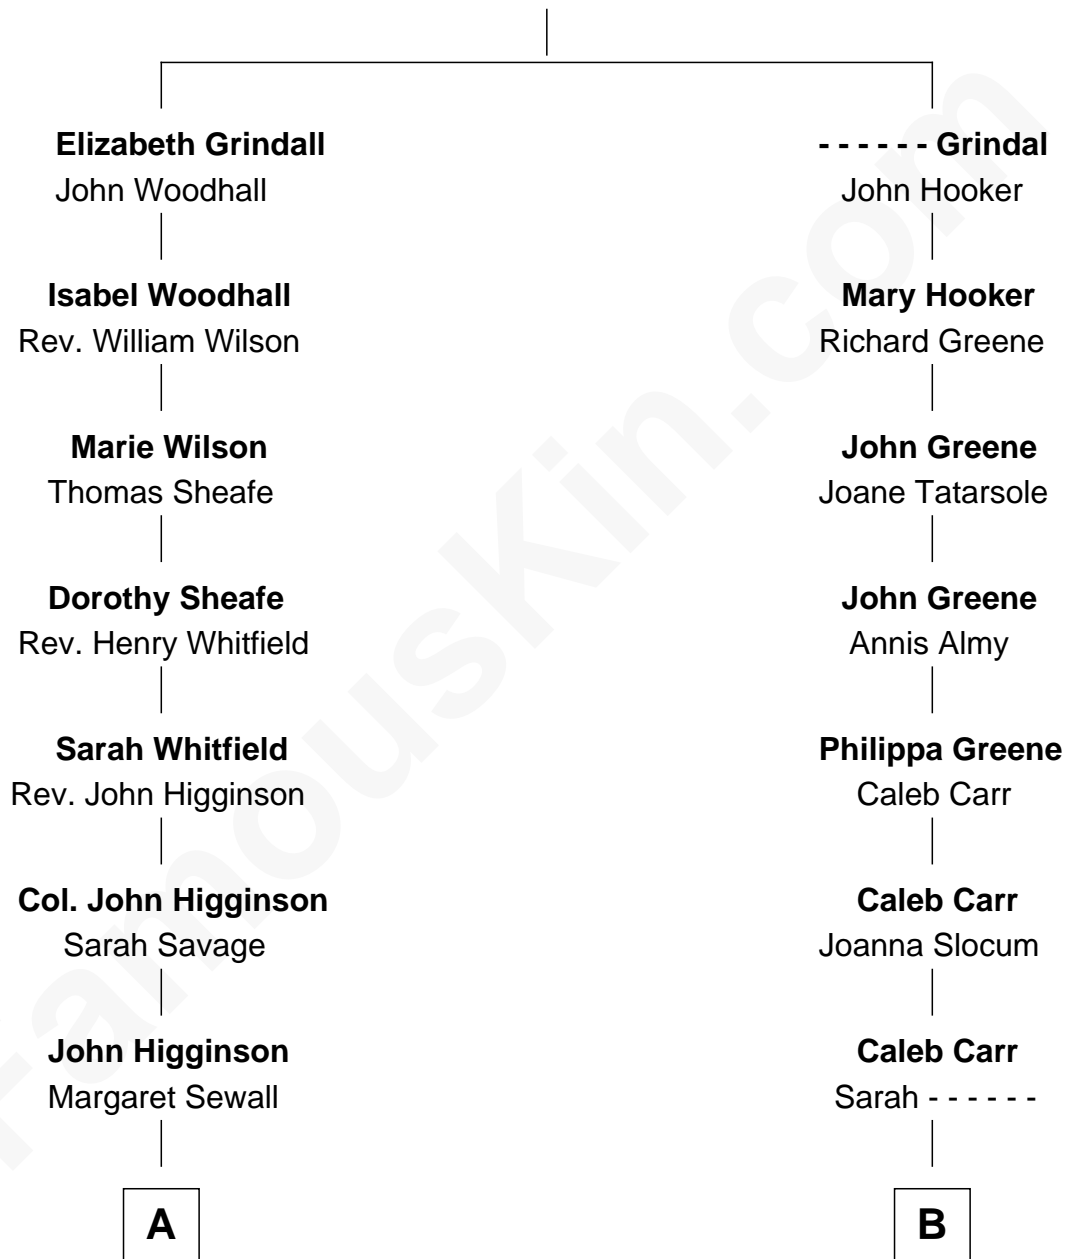

FamousKin.com

Relationship Chart of

Henry Lee Higginson

Founder of the Boston Symphony Orchestra

11th cousin 2 times removed of

Charlie Munger

Vice-Chairman of Berkshire Hathaway

William Grindall

A

Stephen Higginson

Elizabeth Cabot

Stephen Higginson

Susanna Cleveland

George Higginson

Martha Hubbard Babcock

George Higginson

Vienna Carr

Thomas Arnold Rice

Caroline A. Rice

William H. Ingham

Helen Vienna Ingham

Charles W. Russell

Florence V. Russell

Alfred Case Munger