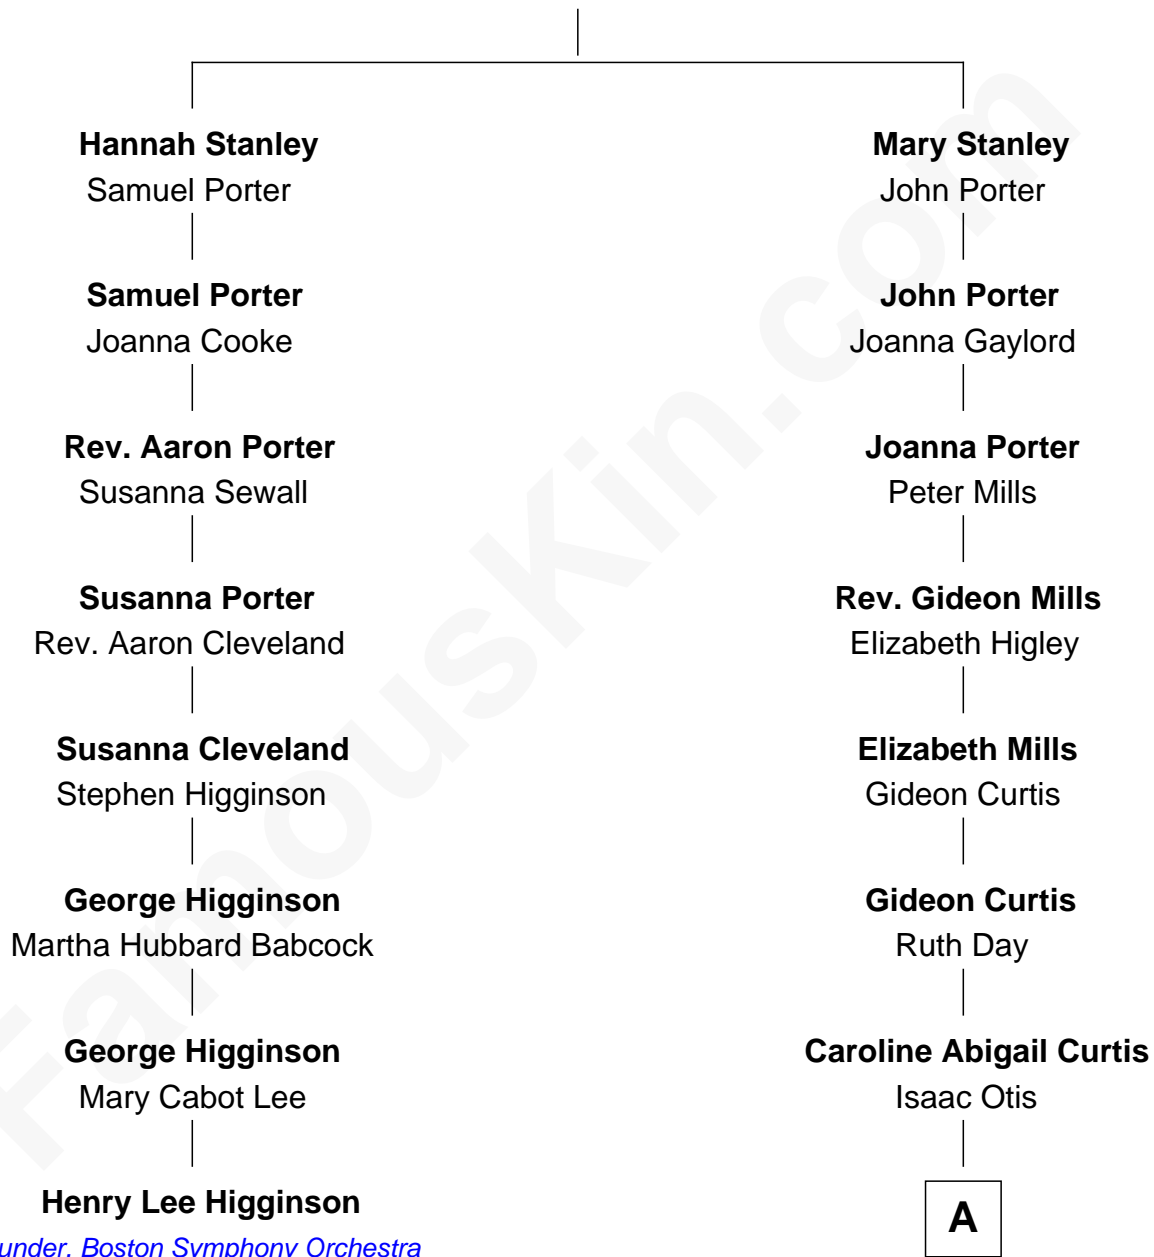

FamousKin.com

Relationship Chart of

Henry Lee Higginson

Founder of the Boston Symphony Orchestra

7th cousin 2 times removed of

Amelia Earhart

Aviation Pioneer

Thomas Stanley

Bennett Tritton

A

Alfred Gideon Otis
Amelia Josephine Harres

Amelia Otis
Edwin Stanton Earhart

Amelia Earhart
Aviation Pioneer

FamousKin.com