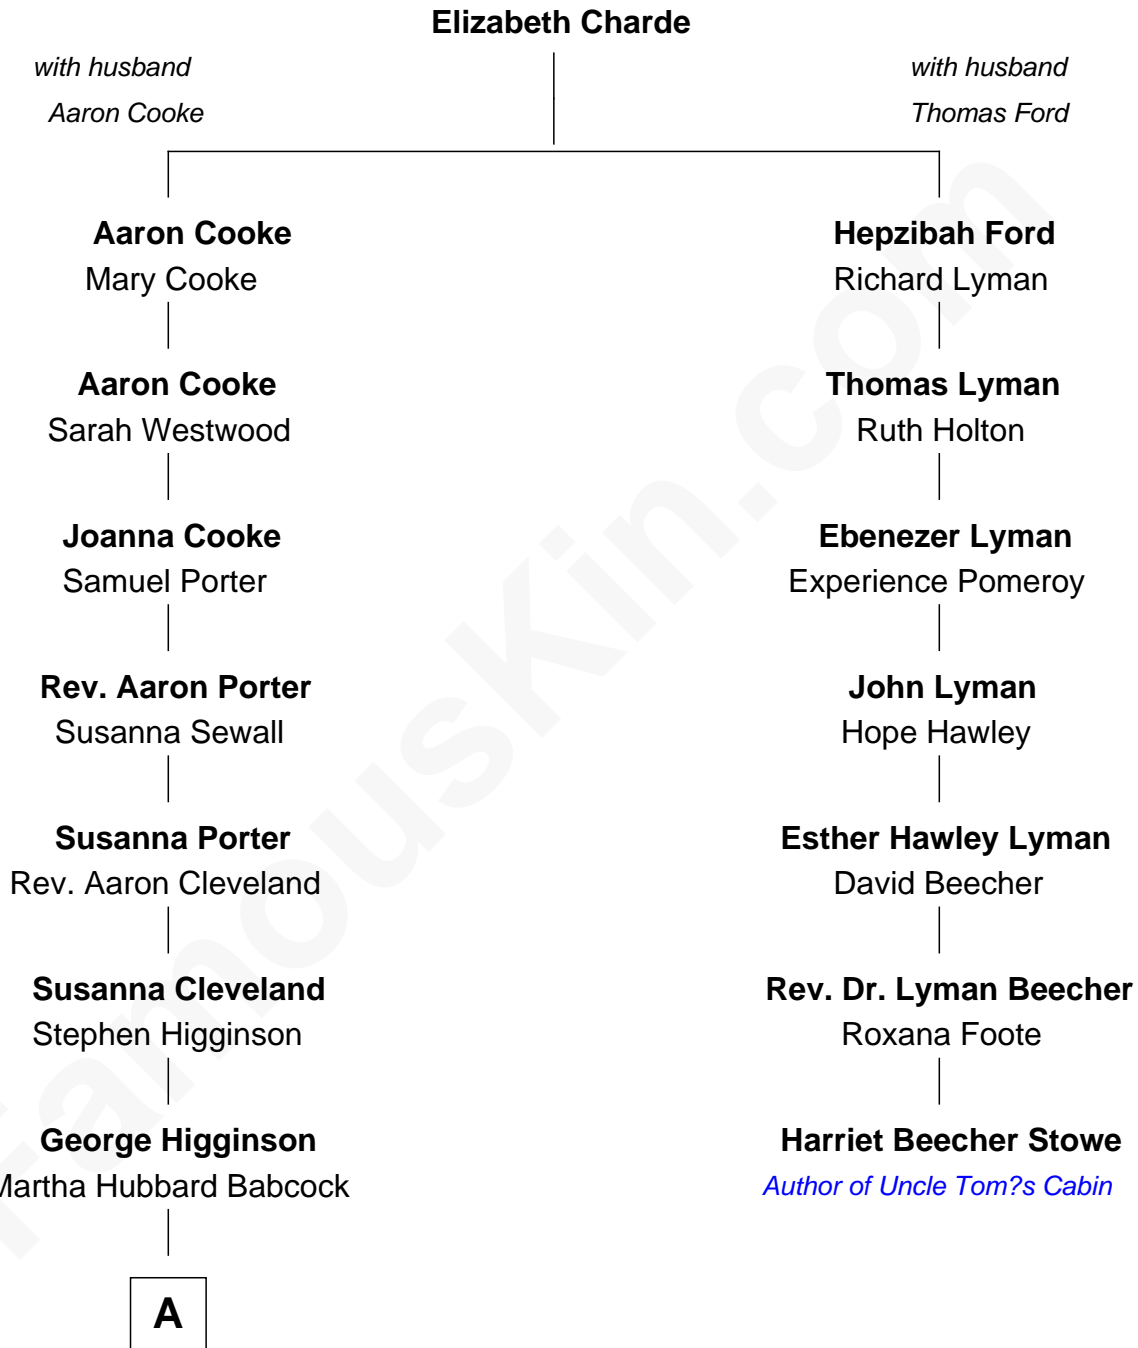

FamousKin.com Relationship Chart of Henry Lee Higginson

Founder of the Boston Symphony Orchestra

6th cousin 2 times removed of

Harriet Beecher Stowe

Author of *Uncle Tom's Cabin*

A

George Higginson

Mary Cabot Lee

Henry Lee Higginson

Founder, Boston Symphony Orchestra

FamousKin.com