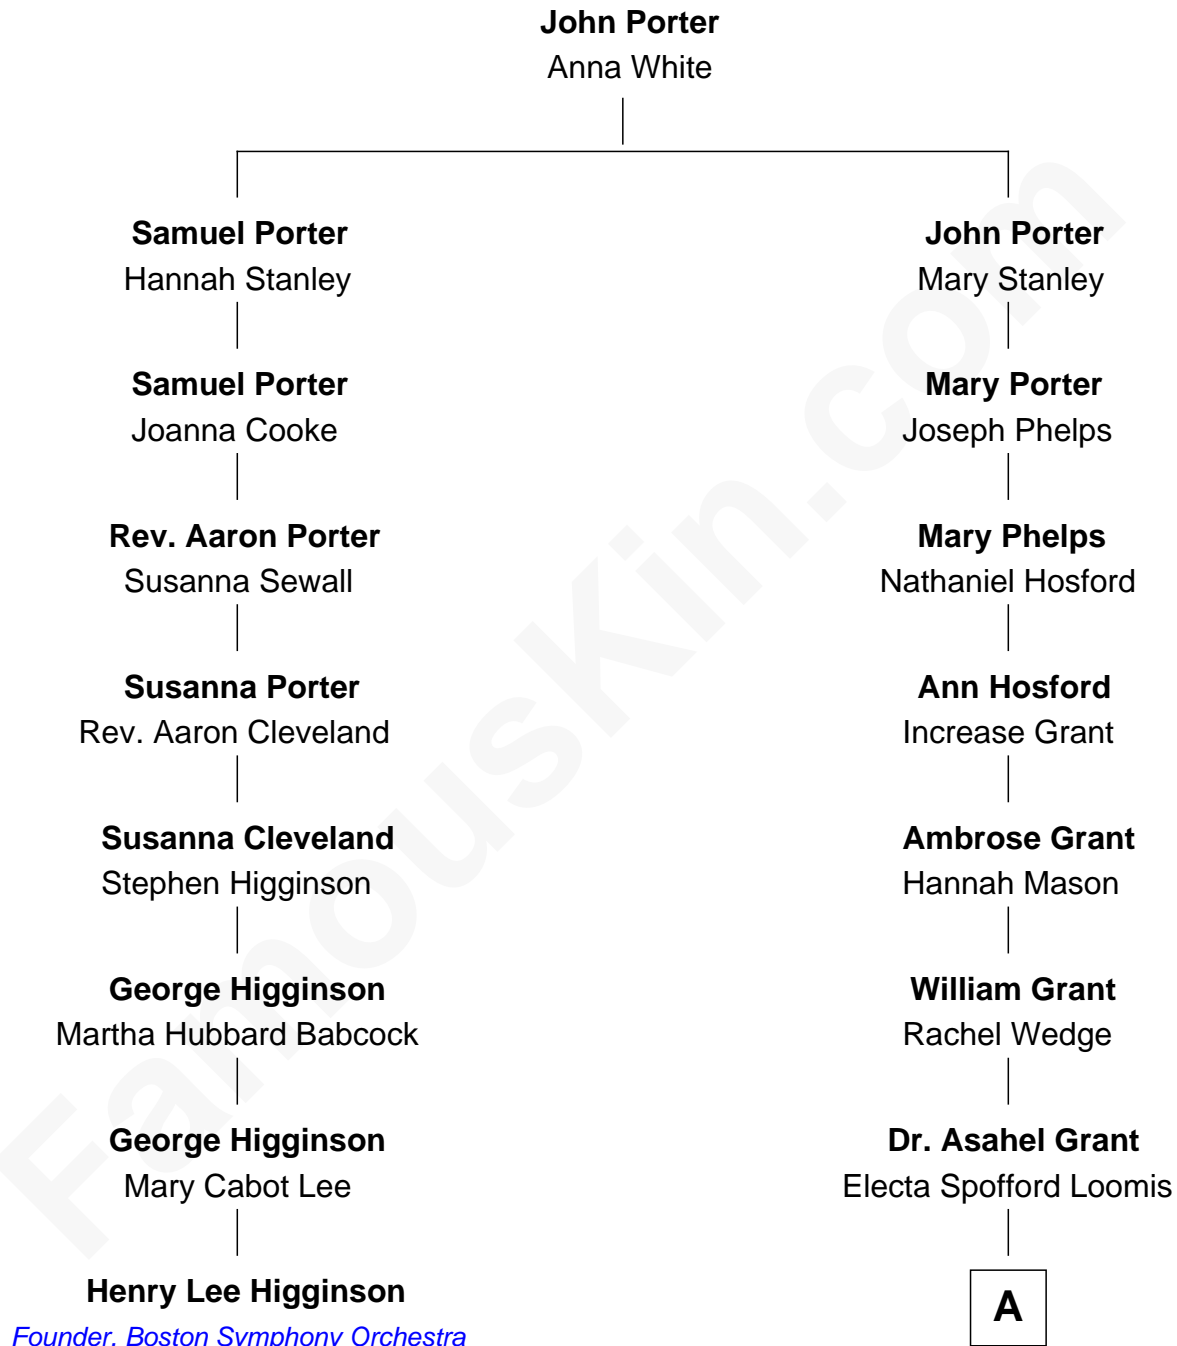

FamousKin.com

Relationship Chart of

Henry Lee Higginson

Founder of the Boston Symphony Orchestra

7th cousin 4 times removed of

Amy Grant

Christian/Pop Singer and Songwriter

A

Edwin Hodges Grant

Sarah Thompson

Henry Hastings Grant

Isabel Paine

Otis Paine Grant

Mizella Burton

Dr. Burton Paine Grant

Gloria Dean Napier