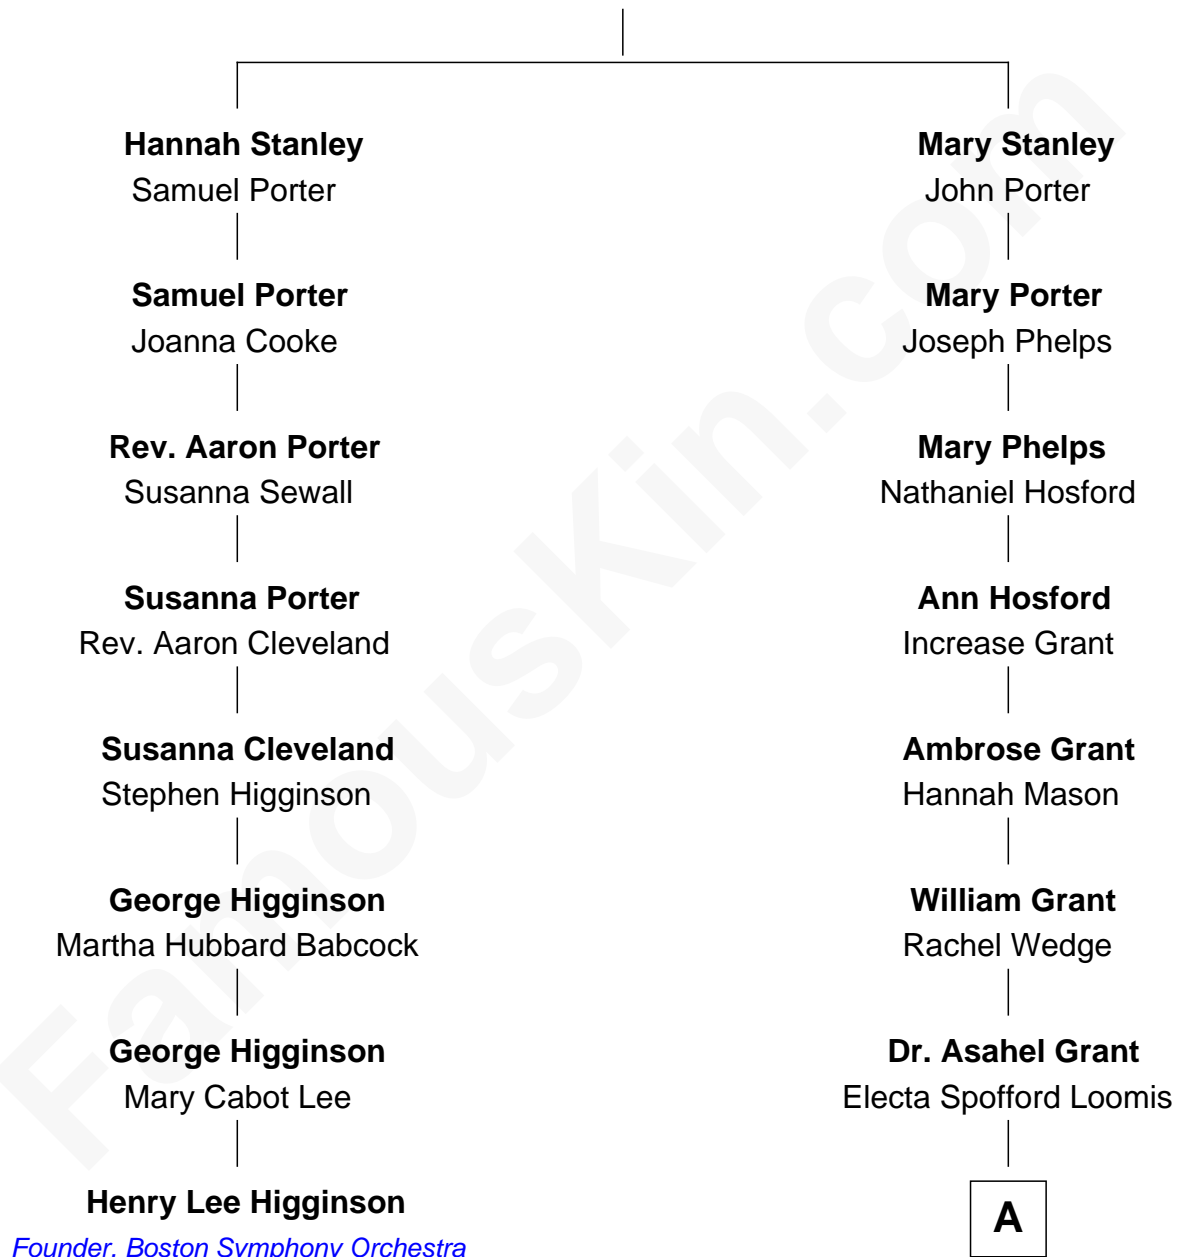

## Relationship Chart of

### Henry Lee Higginson

*Founder of the Boston Symphony Orchestra*

7th cousin 4 times removed of

**Amy Grant**

*Christian/Pop Singer and Songwriter*

**Thomas Stanley**  
Bennett Tritton

**A**

**Edwin Hodges Grant**

Sarah Thompson

**Henry Hastings Grant**

Isabel Paine

**Otis Paine Grant**

Mizella Burton

**Dr. Burton Paine Grant**

Gloria Dean Napier

**Amy Grant**