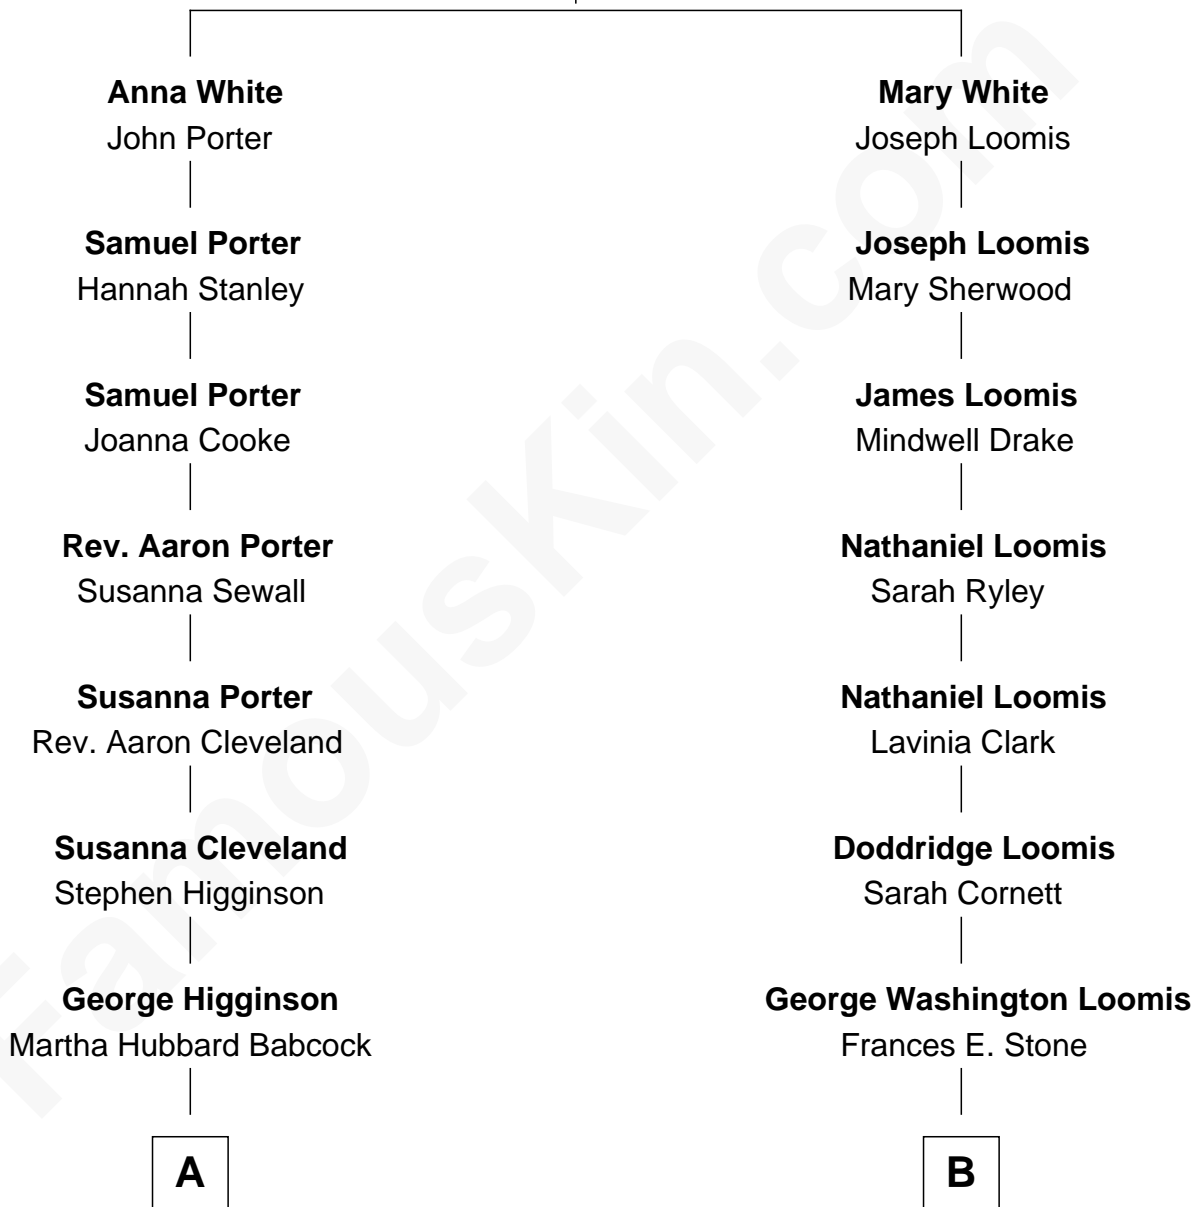

Robert White
Bridget Allgar