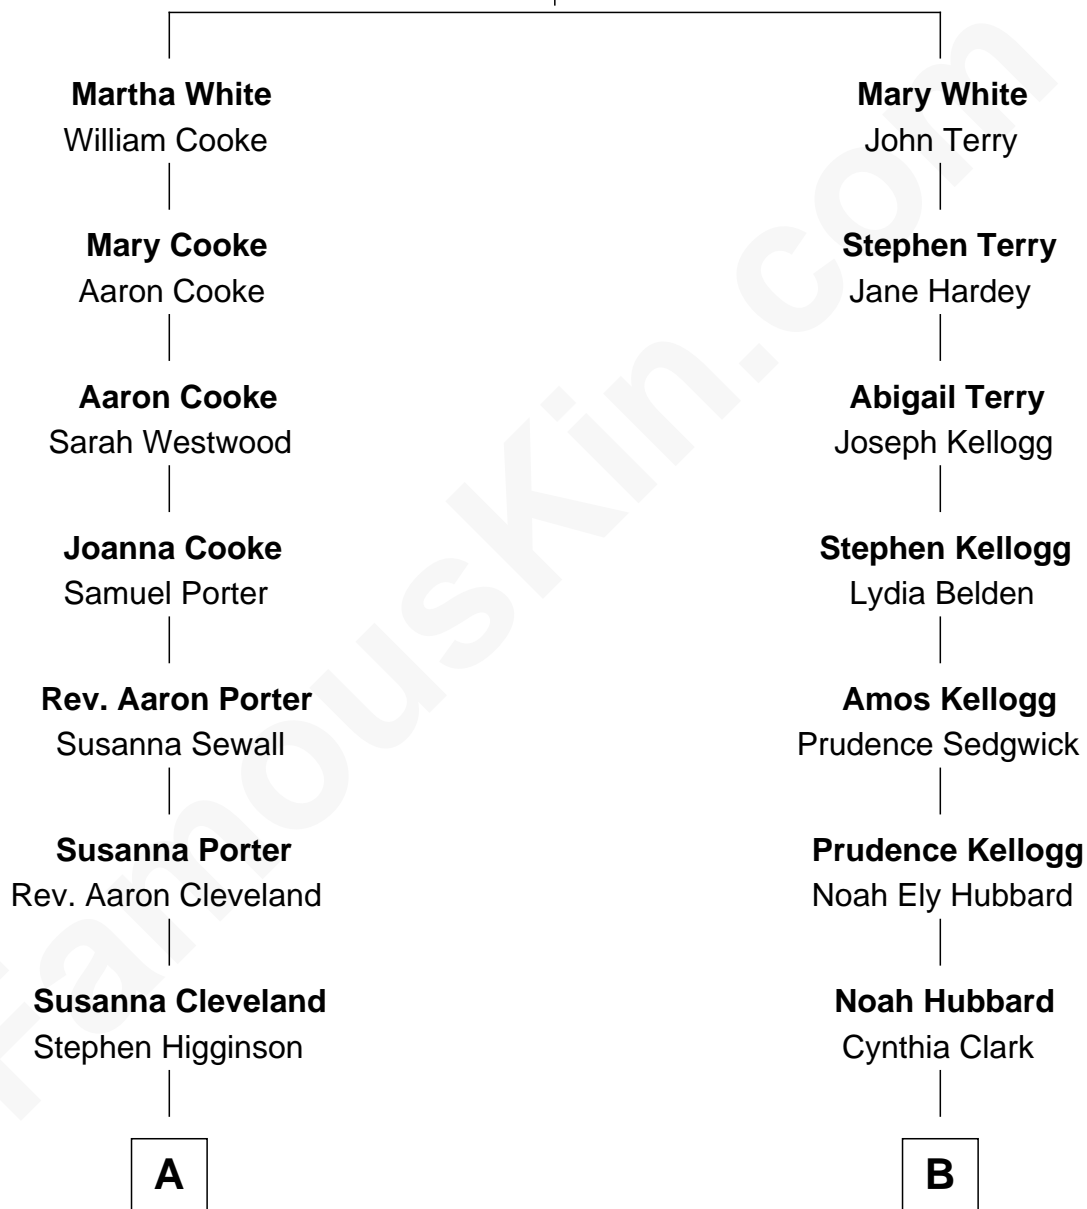

FamousKin.com

Relationship Chart of

Henry Lee Higginson

Founder of the Boston Symphony Orchestra

9th cousin of

Charles Curtis

31st U.S. Vice-President

John White
Isabel Bawle

A

George Higginson
Martha Hubbard Babcock

George Higginson
Mary Cabot Lee

Henry Lee Higginson
Founder, Boston Symphony Orchestra

B

Permelia Hubbard
William Curtis

Orren Arms Curtis
Helen Pappan

Charles Curtis
31st U.S. Vice-President