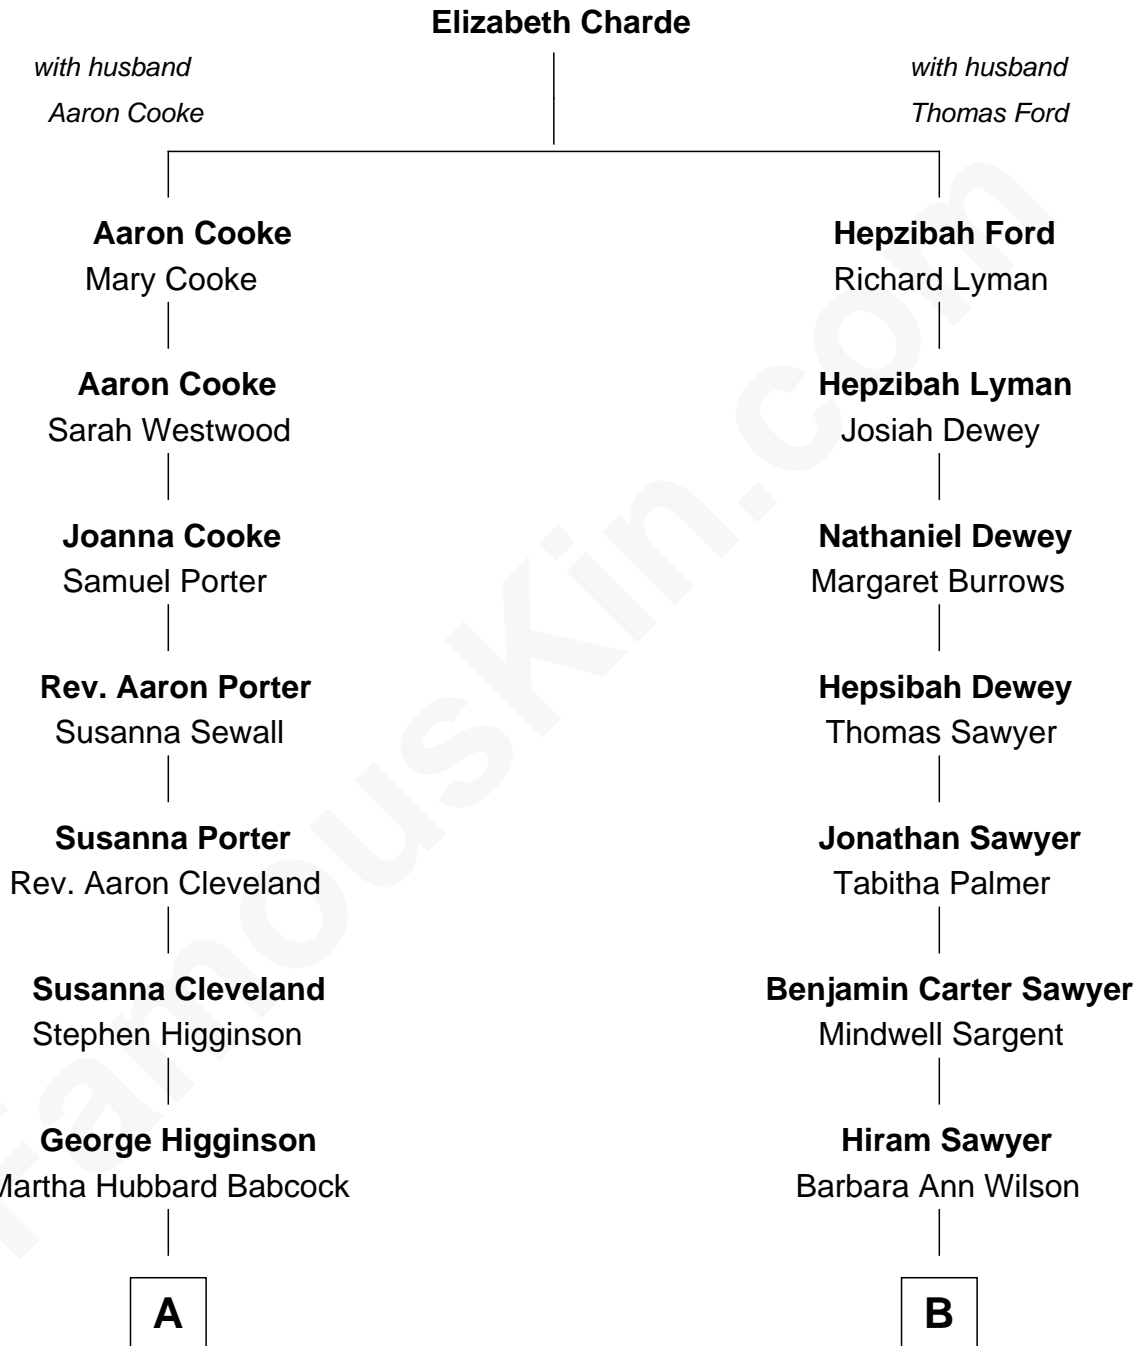

FamousKin.com

Relationship Chart of

Henry Lee Higginson

Founder of the Boston Symphony Orchestra

8th cousin 3 times removed of

David Hyde Pierce

Stage, TV, and Movie Actor

A

George Higginson

Mary Cabot Lee

Henry Lee Higginson

Founder, Boston Symphony Orchestra

B

Hannah Sawyer

William W. Mayhew

Sarah B. Mayhew