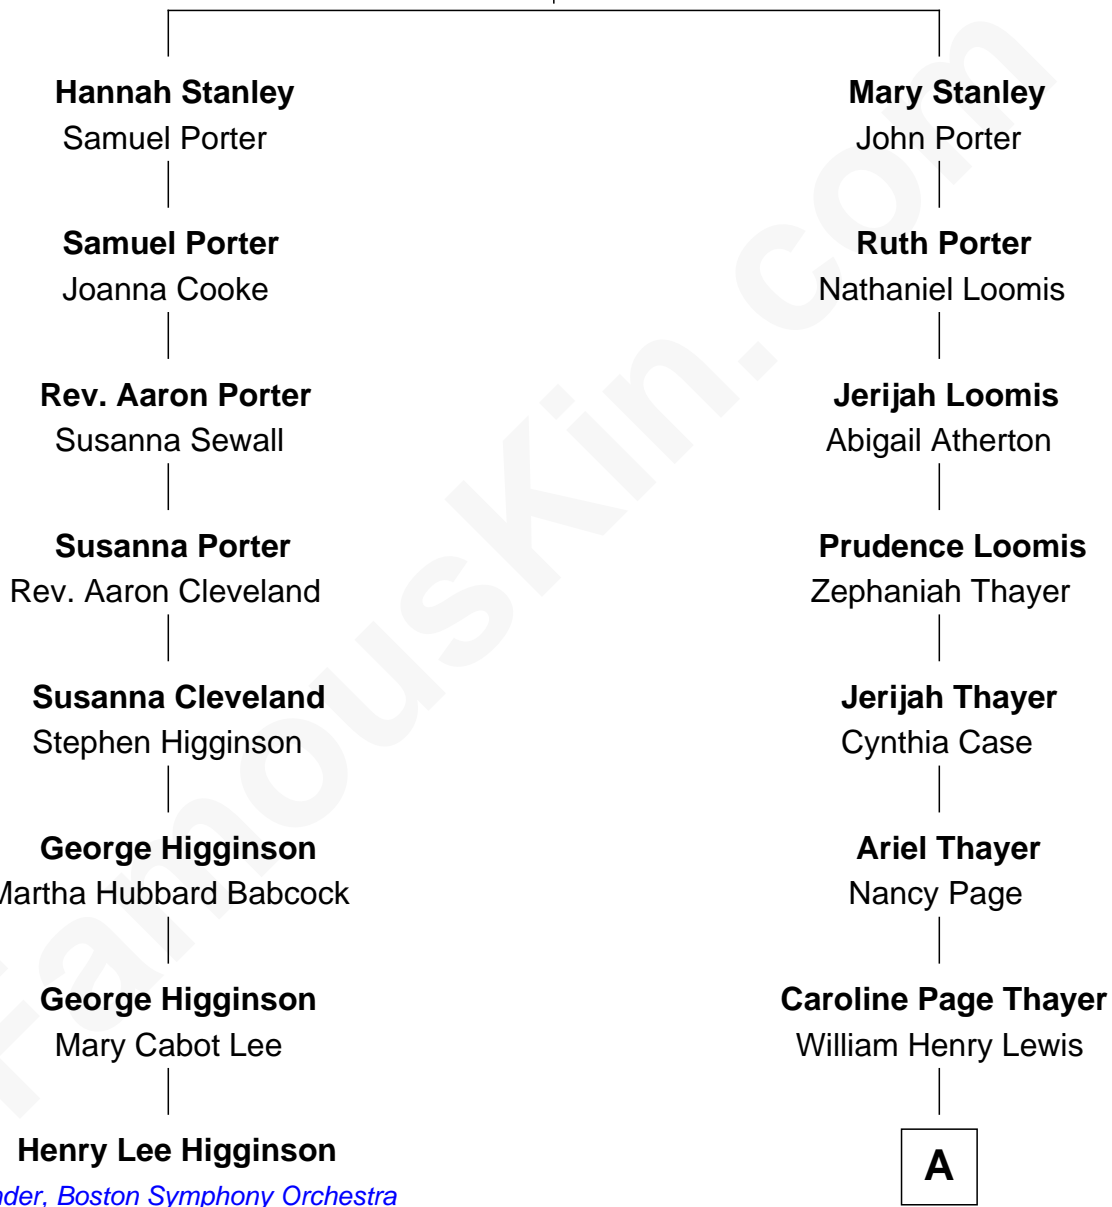

FamousKin.com

Relationship Chart of

Henry Lee Higginson

Founder of the Boston Symphony Orchestra

7th cousin 3 times removed of

David Hyde Pierce

Stage, TV, and Movie Actor

Thomas Stanley
Bennett Tritton

A

—
Mary Annie Lewis

George W. Hyde

—
Helen E. Hyde

Arthur J. Pierce

—
George Hyde Pierce

Laura Marie Hughes

—
David Hyde Pierce