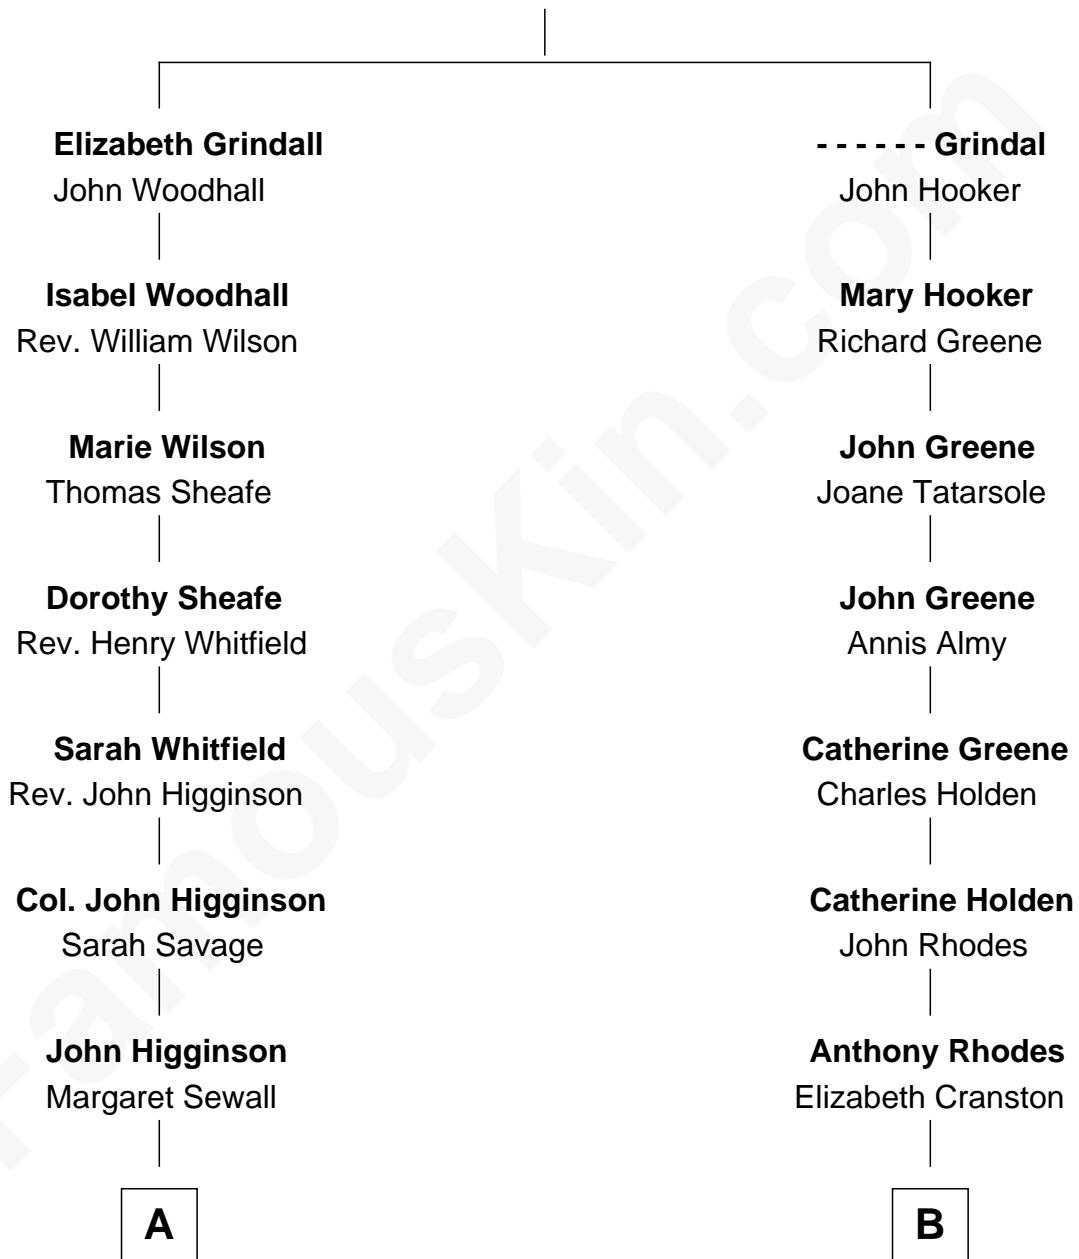

## Relationship Chart of

### Henry Lee Higginson

*Founder of the Boston Symphony Orchestra*

11th cousin 3 times removed of

**Sarah Palin**

*9th Governor of Alaska*

**William Grindall**

-----

**A**

**Stephen Higginson**

Elizabeth Cabot

**Stephen Higginson**

Susanna Cleveland

**George Higginson**

Martha Hubbard Babcock

**George Higginson**

Mary Cabot Lee