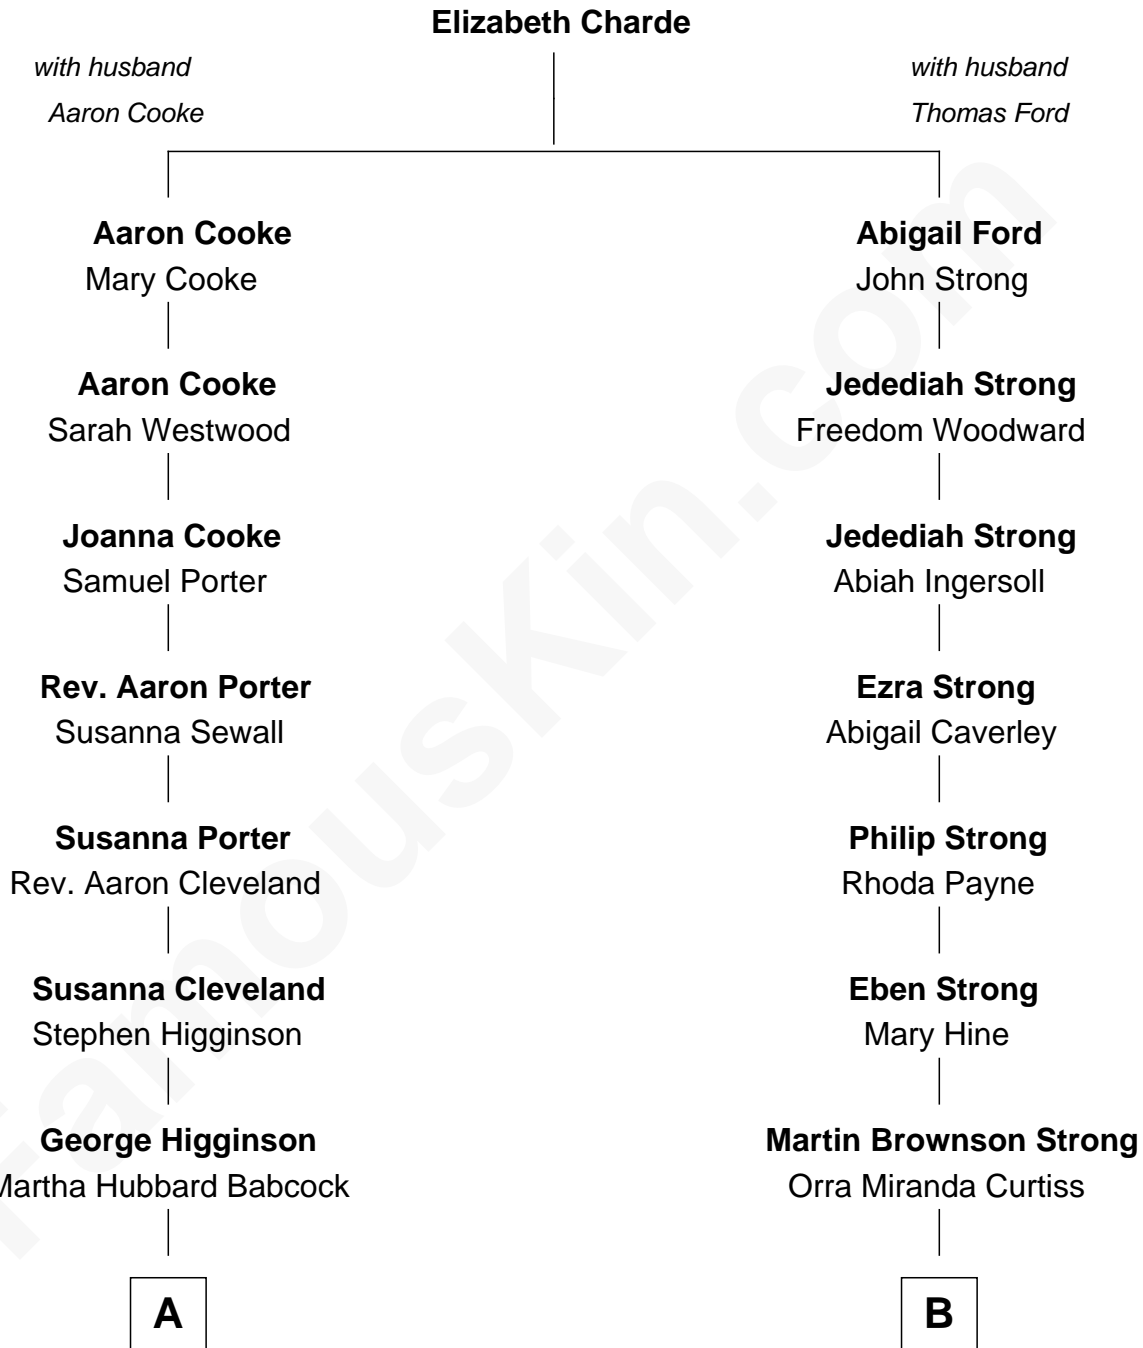

FamousKin.com

Relationship Chart of

Henry Lee Higginson

Founder of the Boston Symphony Orchestra

8th cousin 3 times removed of

Sarah Palin

9th Governor of Alaska

A

George Higginson

Mary Cabot Lee

Henry Lee Higginson

Founder, Boston Symphony Orchestra

B

Homer Curtiss Strong

Augusta Lodema Godfrey

Cora Godfrey Strong

James Carl Gower

Helen Louise Gower

Clement James Sheeran

Sarah Sheeran

Charles Richard Heath

Sarah Palin

9th Governor of Alaska

FamousKin.com