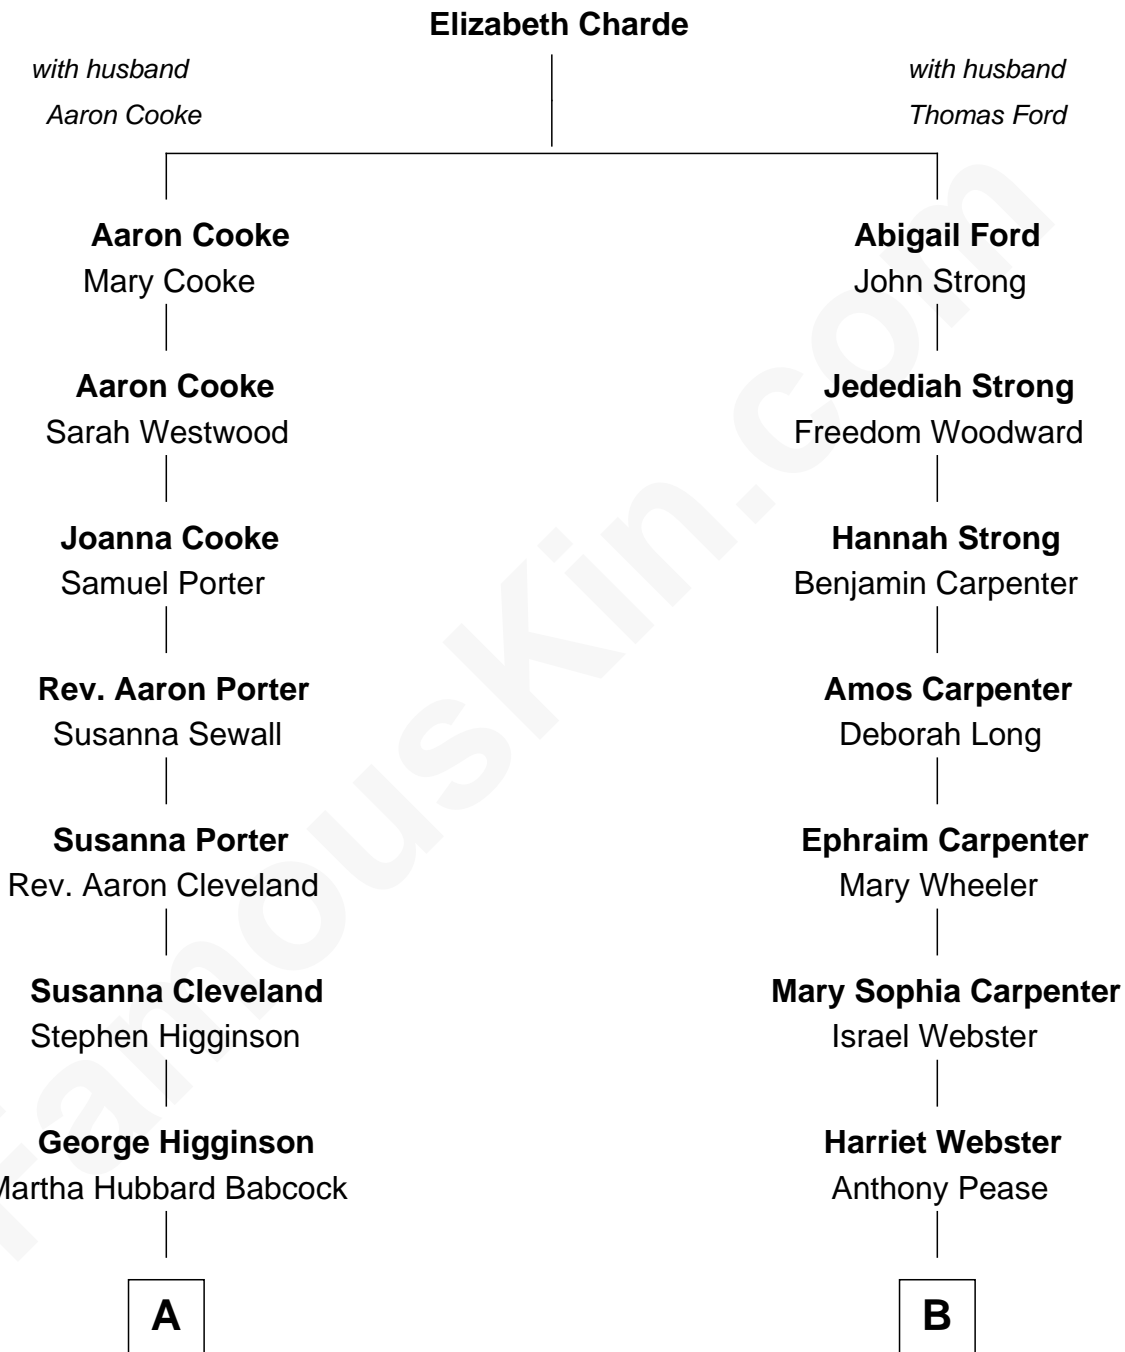

# FamousKin.com Relationship Chart of

**Henry Lee Higginson**

*Founder of the Boston Symphony Orchestra*

8th cousin 3 times removed of

**Mark David Chapman**

*Assassinated John Lennon*

**A**

**George Higginson**

Mary Cabot Lee

**Henry Lee Higginson**

*Founder, Boston Symphony Orchestra*

**B**

**Horace Pease**

Lovina Blodgett

**Stephen F. Pease**

Bertha Genevieve - - - - -