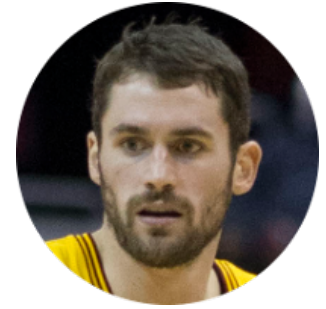

FamousKin.com

Relationship Chart of

Henry Lee Higginson

Founder of the Boston Symphony Orchestra

7th cousin 5 times removed of

Kevin Love

NBA All-Star Player

Rev. Henry Whitfield