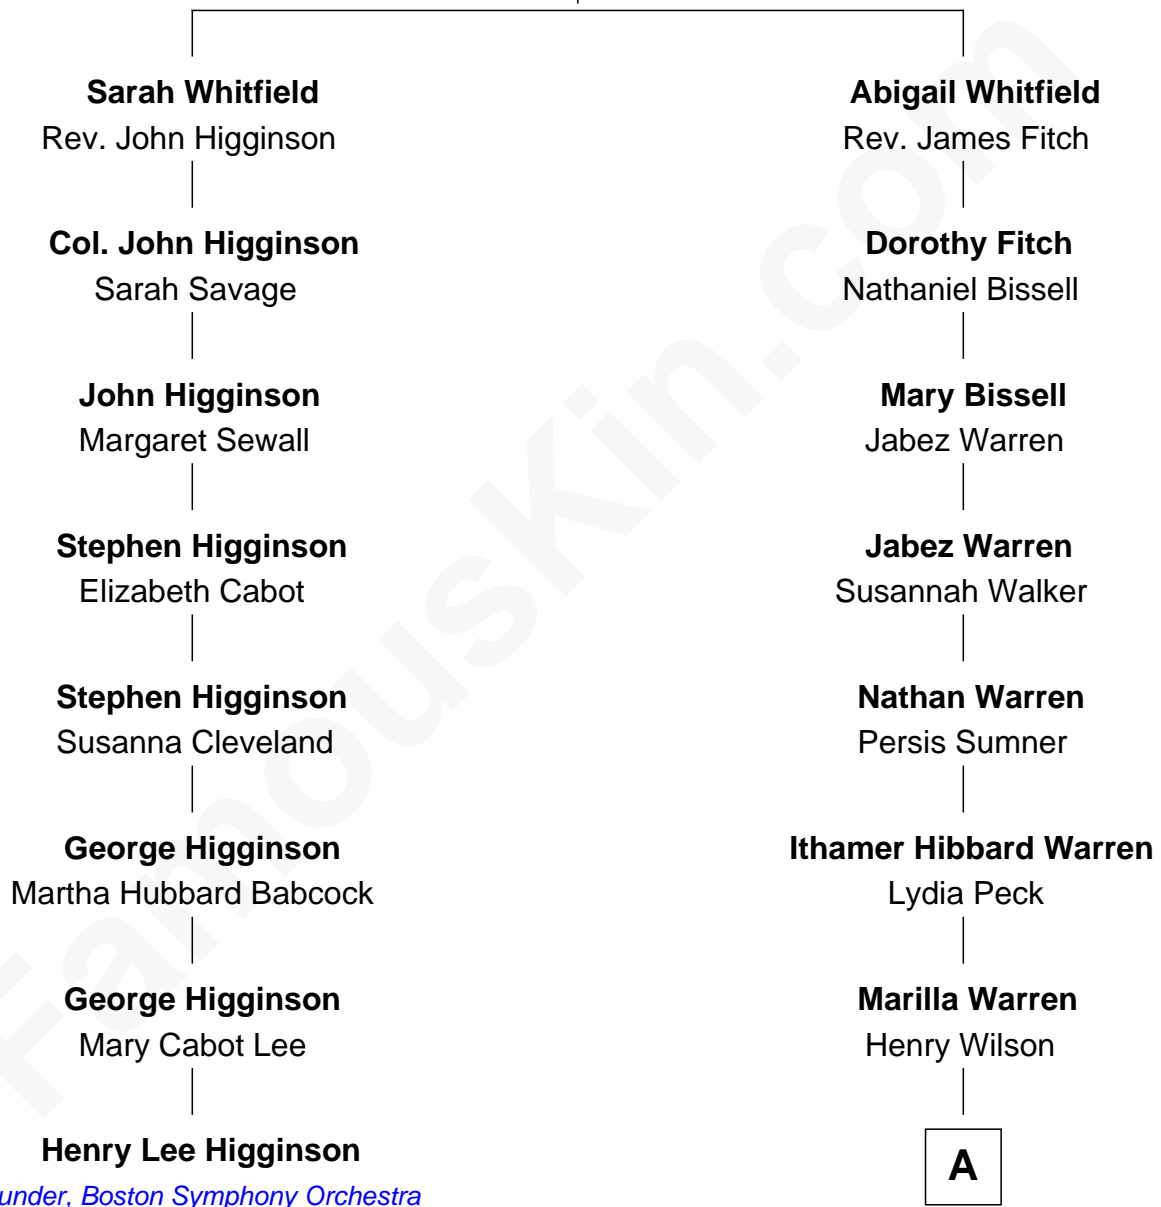

FamousKin.com

Relationship Chart of

Henry Lee Higginson

Founder of the Boston Symphony Orchestra

7th cousin 5 times removed of

Kevin Love

NBA All-Star Player

Rev. Henry Whitfield

Dorothy Sheafe

A

George Washington Wilson

Mary Bailey

William Henry Wilson

Alta Lenora Chitwood

William Coral Wilson

Edith Sophia Sthole