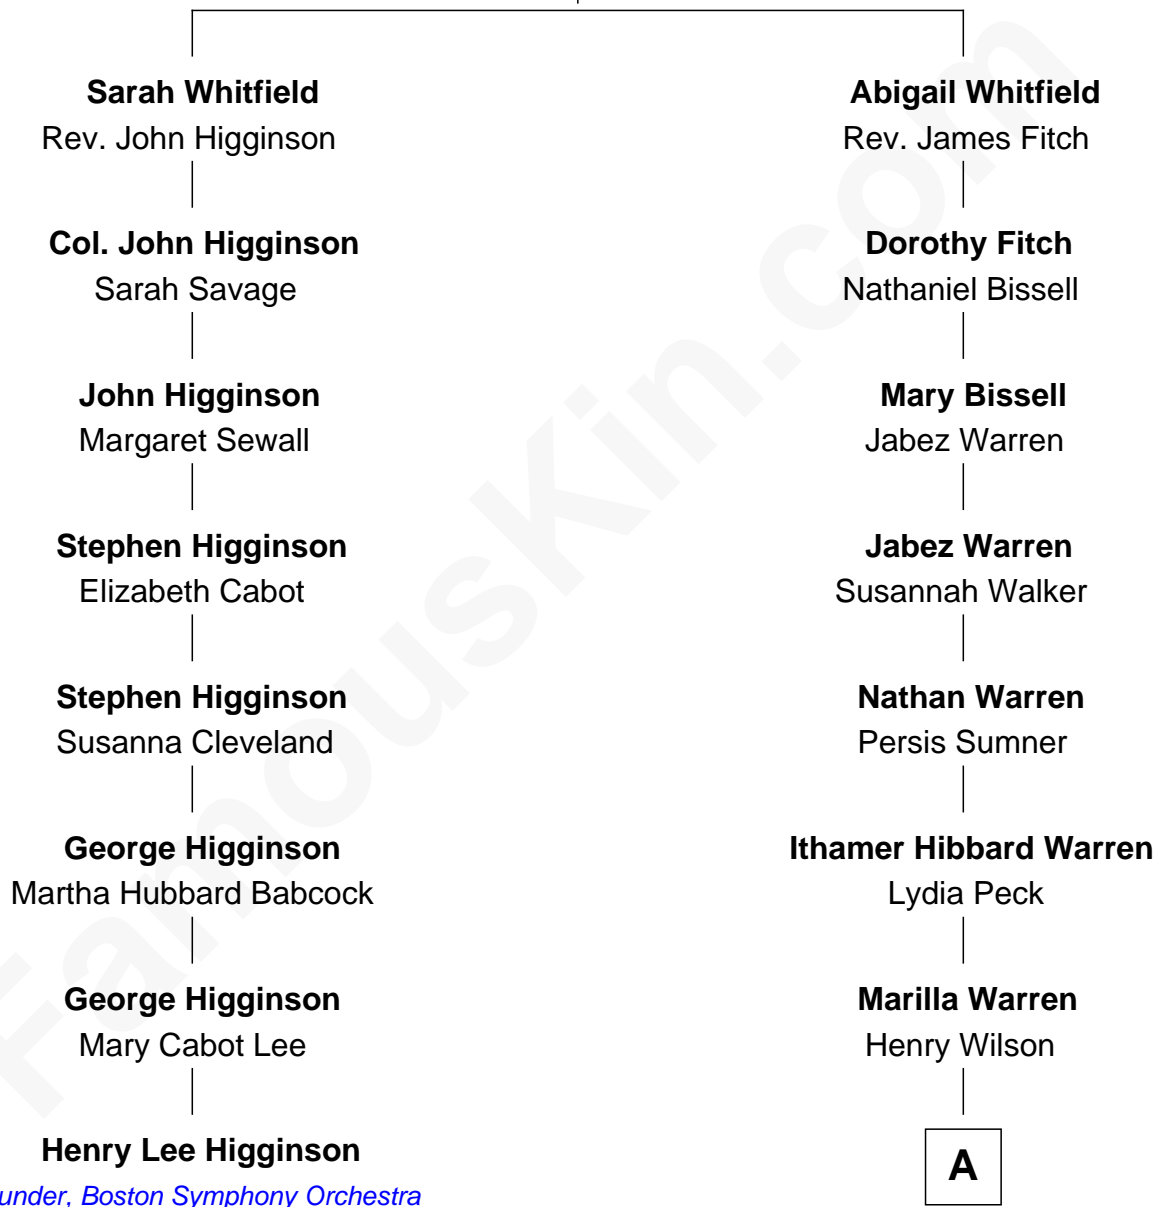

FamousKin.com

Relationship Chart of

Henry Lee Higginson

Founder of the Boston Symphony Orchestra

7th cousin 4 times removed of

Mike Love

Co-Founder of The Beach Boys

Rev. Henry Whitfield

Dorothy Sheafe

A

George Washington Wilson

Mary Bailey

William Henry Wilson

Alta Lenora Chitwood

William Coral Wilson

Edith Sophia Sthole