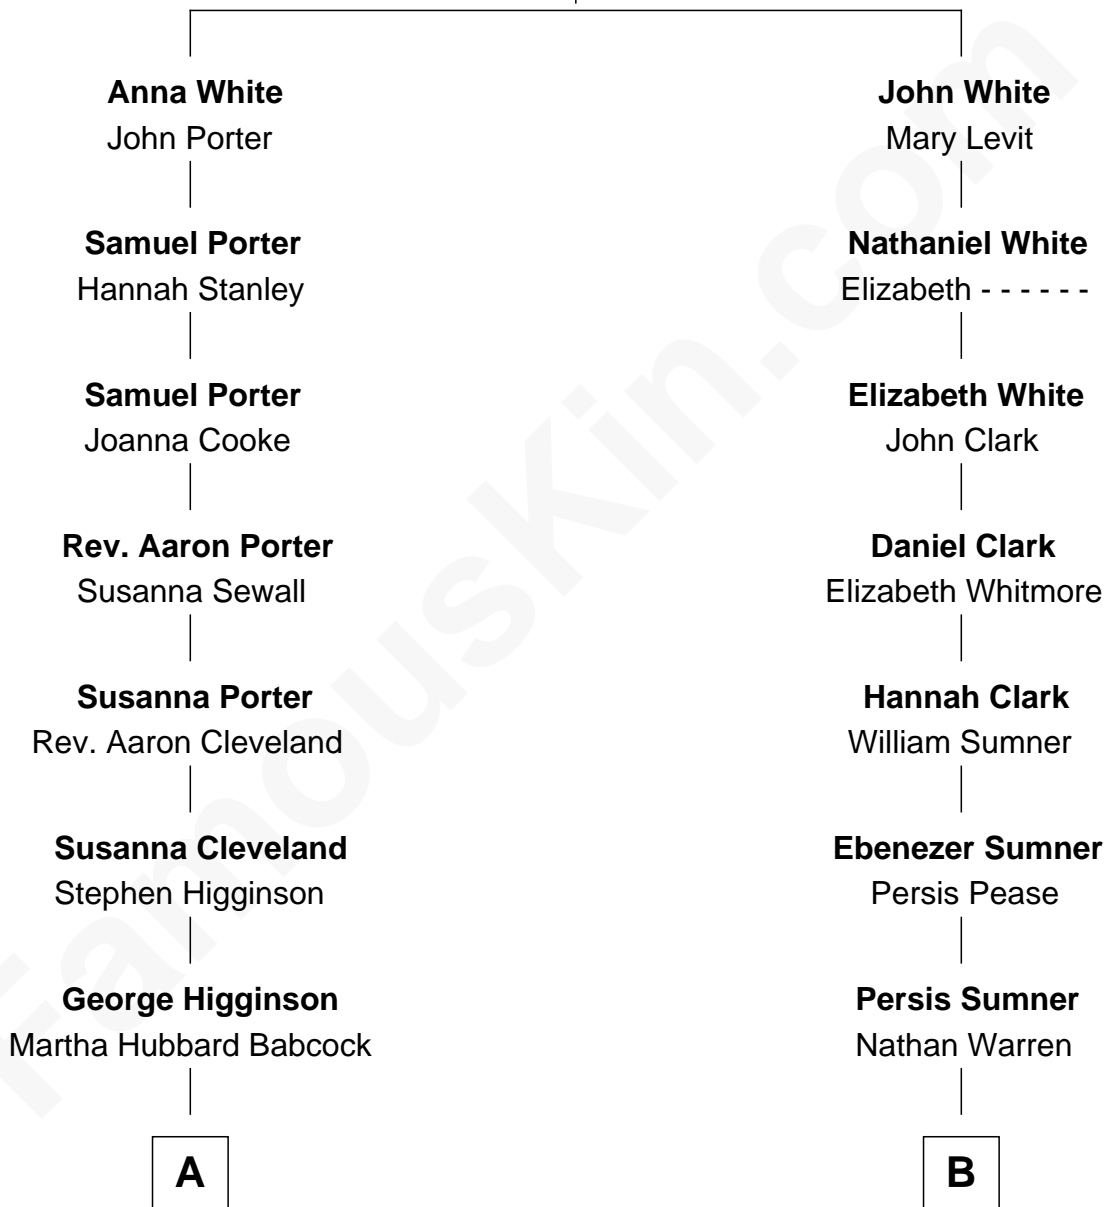

FamousKin.com

Relationship Chart of

Henry Lee Higginson

Founder of the Boston Symphony Orchestra

8th cousin 5 times removed of

Mike Love

Co-Founder of The Beach Boys

Robert White
Bridget Allgar

A

George Higginson

Mary Cabot Lee

Henry Lee Higginson

Founder, Boston Symphony Orchestra

B

Ithamer Hibbard Warren

Lydia Peck

Marilla Warren

Henry Wilson

George Washington Wilson

Mary Bailey

William Henry Wilson

Alta Lenora Chitwood

William Coral Wilson

Edith Sophia Sthole