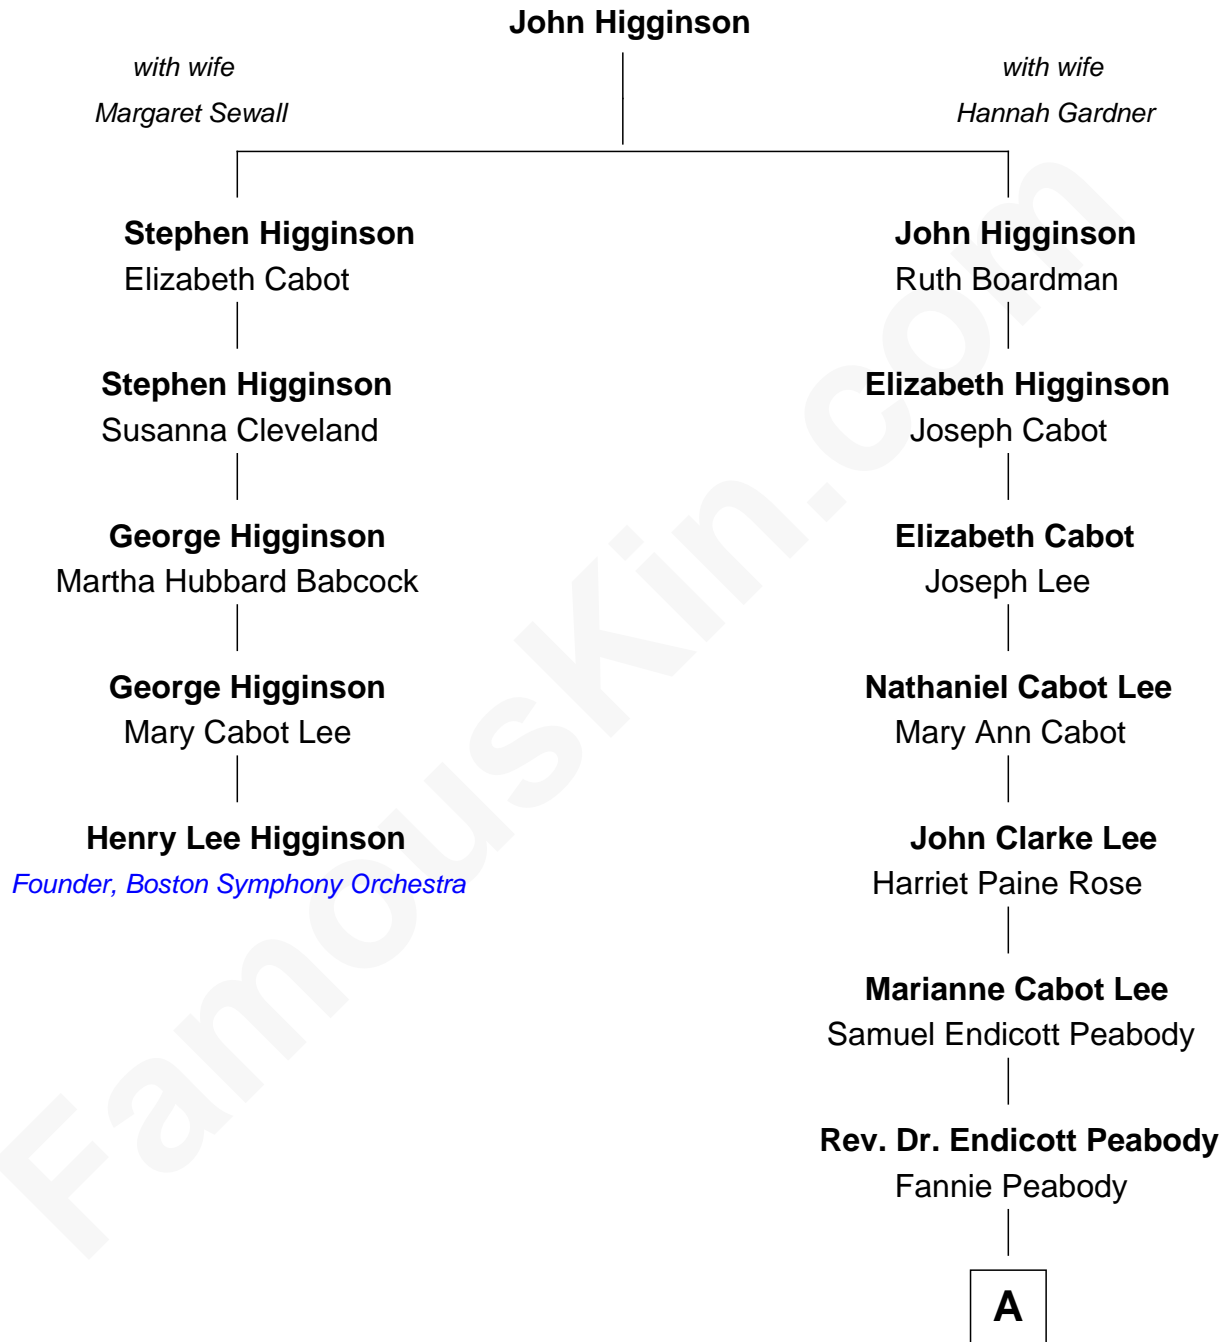

FamousKin.com

Relationship Chart of

Henry Lee Higginson

Founder of the Boston Symphony Orchestra

4th cousin 4 times removed of

Endicott Peabody

62nd Governor of Massachusetts

A

Rt. Rev. Malcolm Endicott Peabody

Mary Elizabeth Parkman

Endicott Peabody

62nd Governor of Massachusetts

FamousKin.com