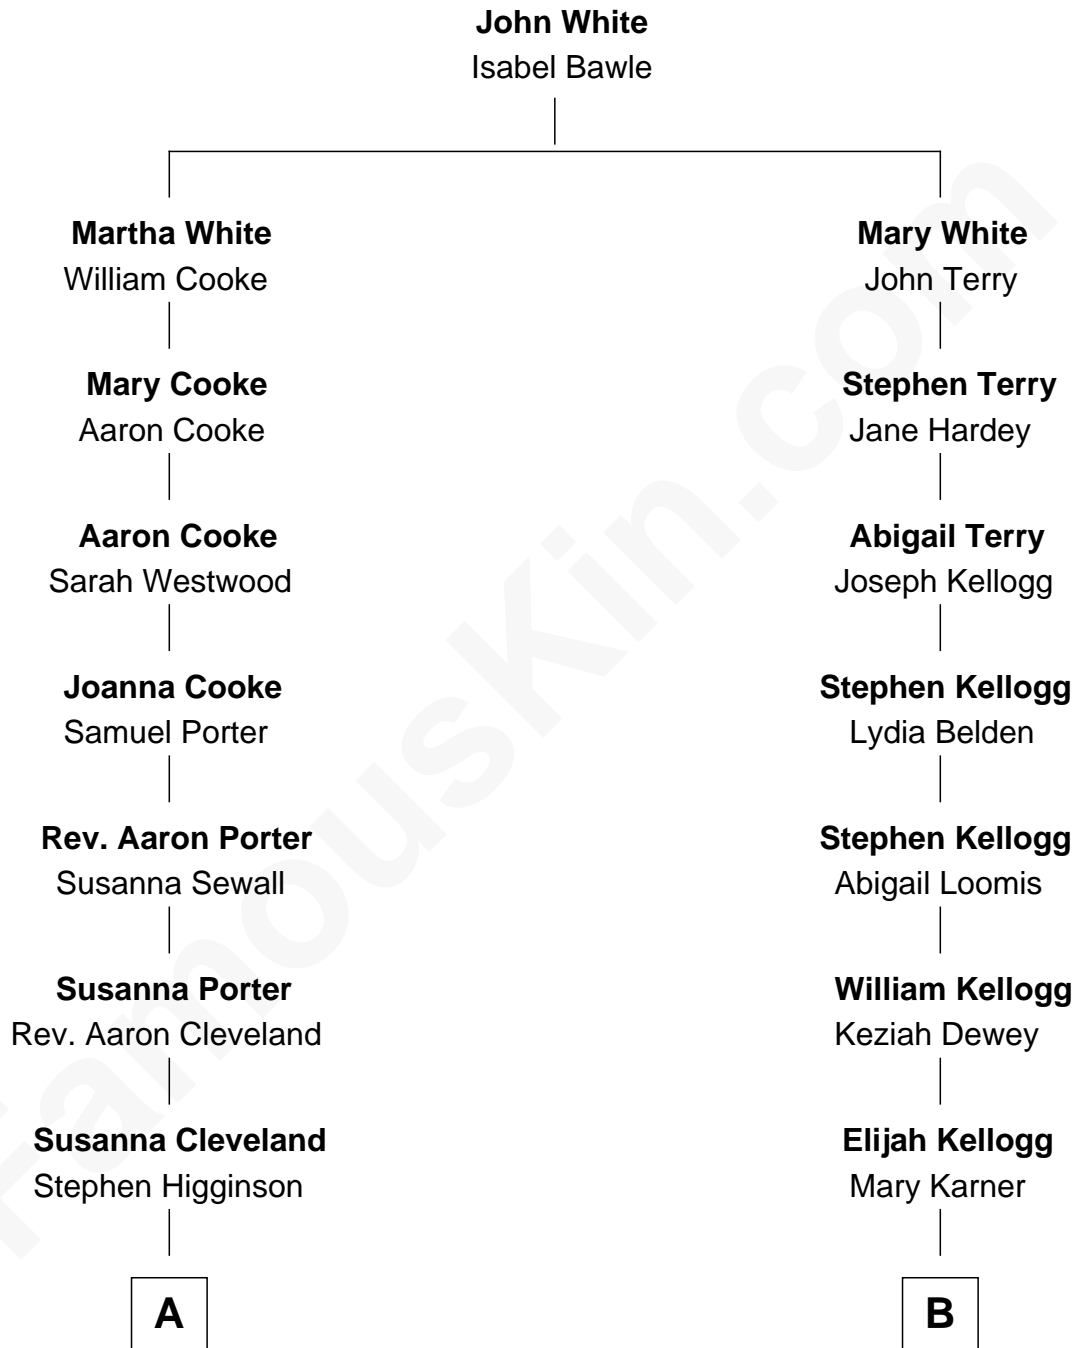

FamousKin.com

Relationship Chart of

Henry Lee Higginson

Founder of the Boston Symphony Orchestra

9th cousin of

Frank Kellogg

45th U.S. Secretary of State Nobel Peace Prize Winner

A

George Higginson
Martha Hubbard Babcock

George Higginson
Mary Cabot Lee

Henry Lee Higginson
Founder, Boston Symphony Orchestra

B

William Kellogg
Rhoda Farnsworth

Asa Farnsworth Kellogg
Abigail Billings

Frank Kellogg
U.S. Secretary of State