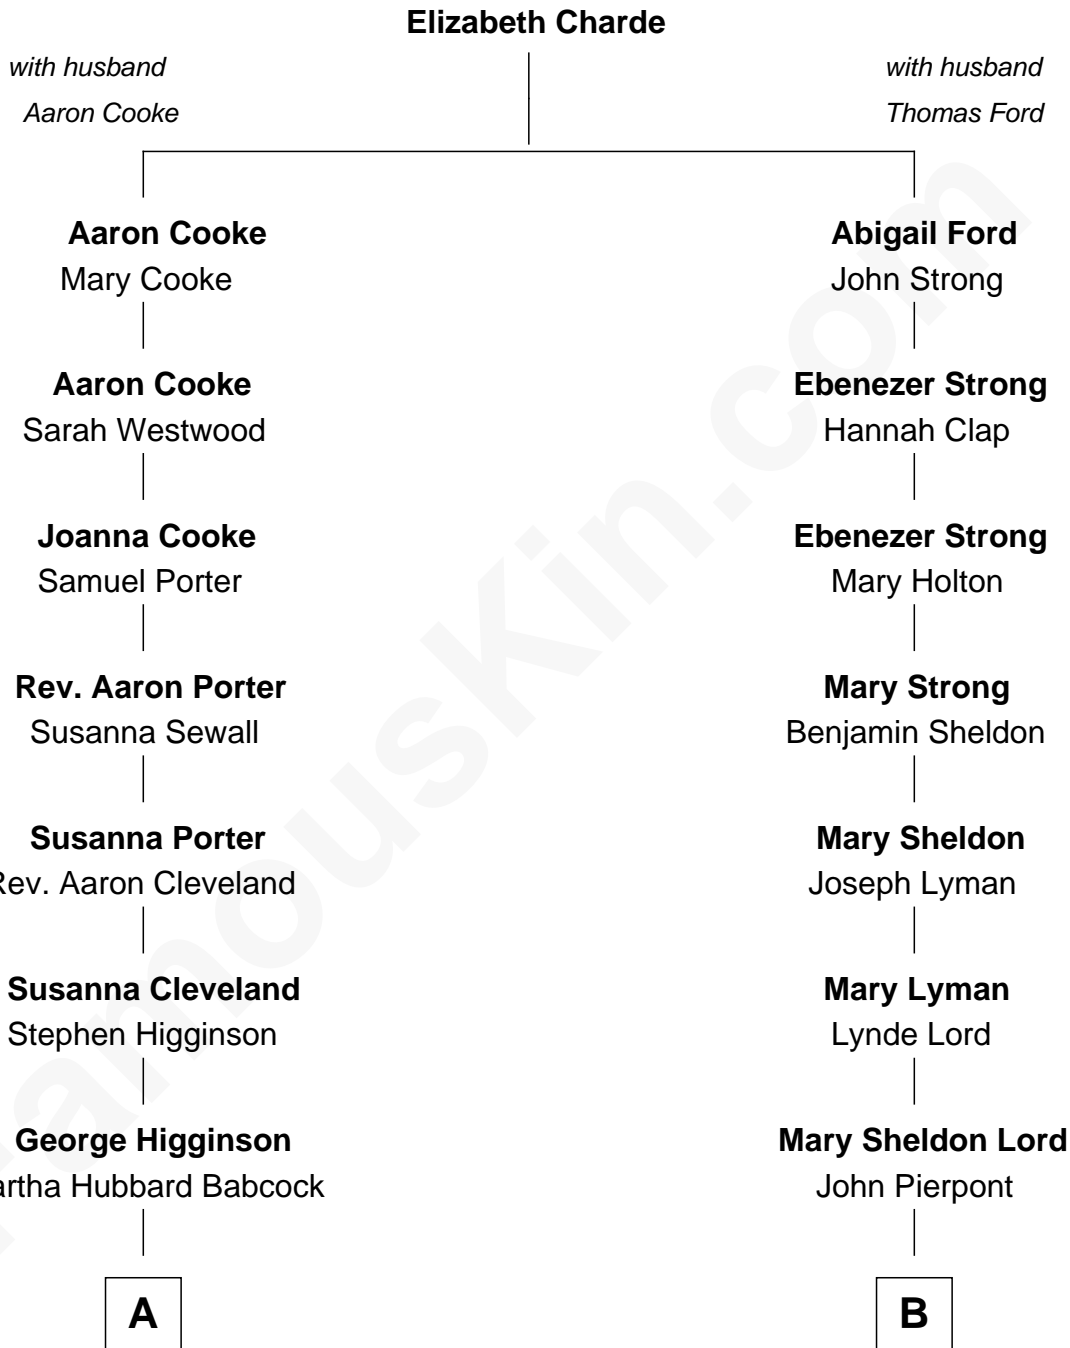

FamousKin.com

Relationship Chart of

Henry Lee Higginson

Founder of the Boston Symphony Orchestra

8th cousin 3 times removed of

John Adams Morgan

1952 Olympic Sailing Gold Medalist

A

George Higginson

Mary Cabot Lee

Henry Lee Higginson

Founder, Boston Symphony Orchestra

B

Juliet Pierpont

Junius Spencer Morgan

John Pierpont Morgan