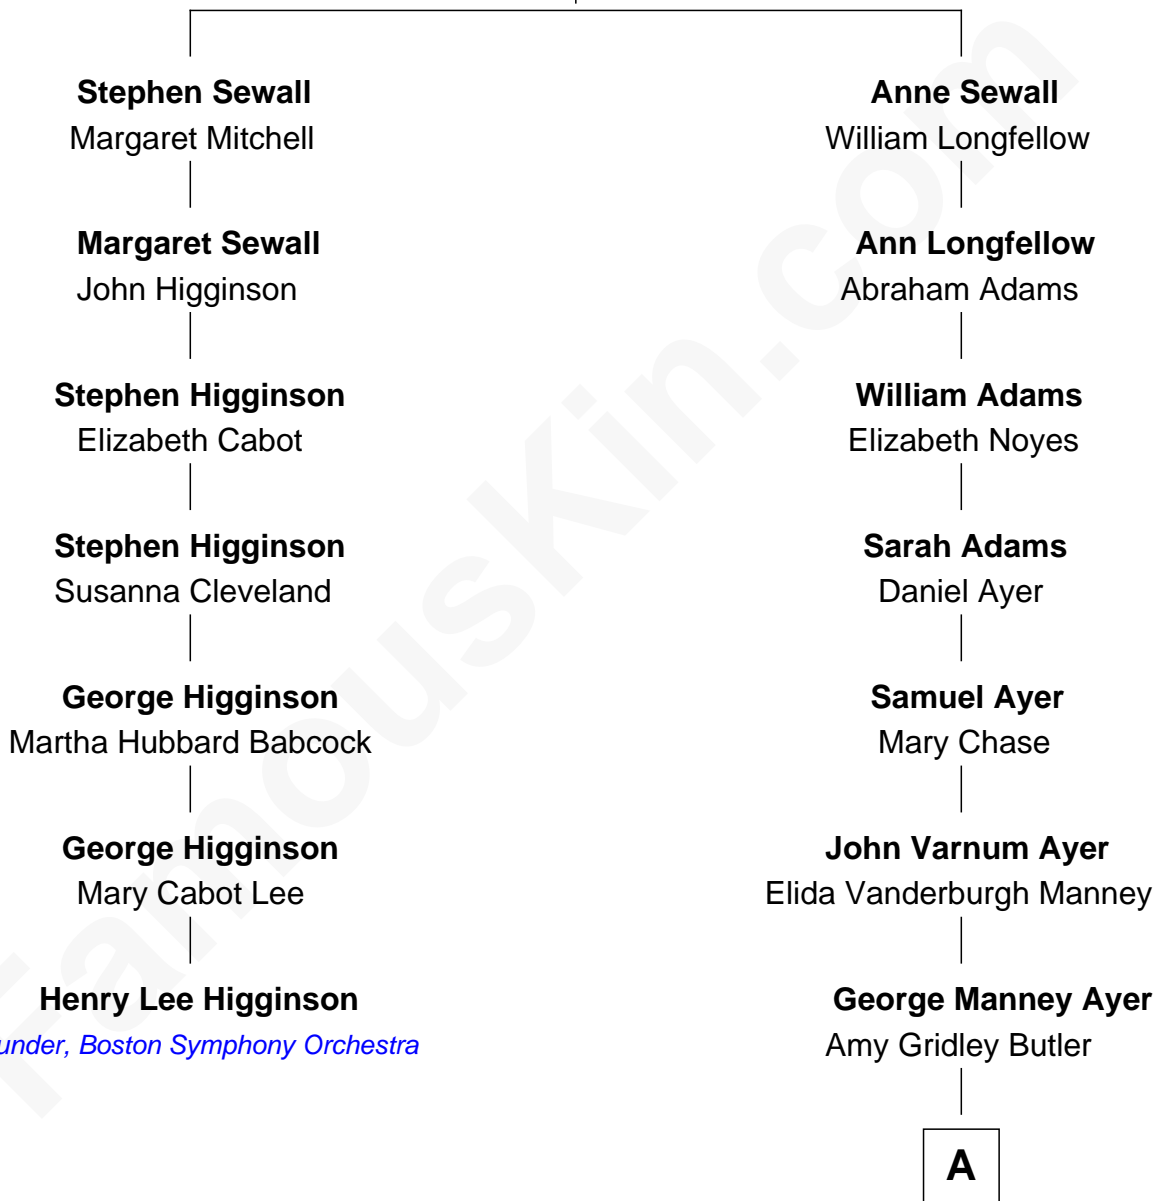

## Relationship Chart of Henry Lee Higginson

*Founder of the Boston Symphony Orchestra*

6th cousin 3 times removed of

**Gerald Ford**

*38th U.S. President*

**Henry Sewall**  
Jane Dummer

**A**

**Adele Augusta Ayer**  
Levi Addison Gardner

**Dorothy Ayer Gardner**  
Leslie Lynch King

**Gerald Ford**  
*38th U.S. President*

FamousKin.com