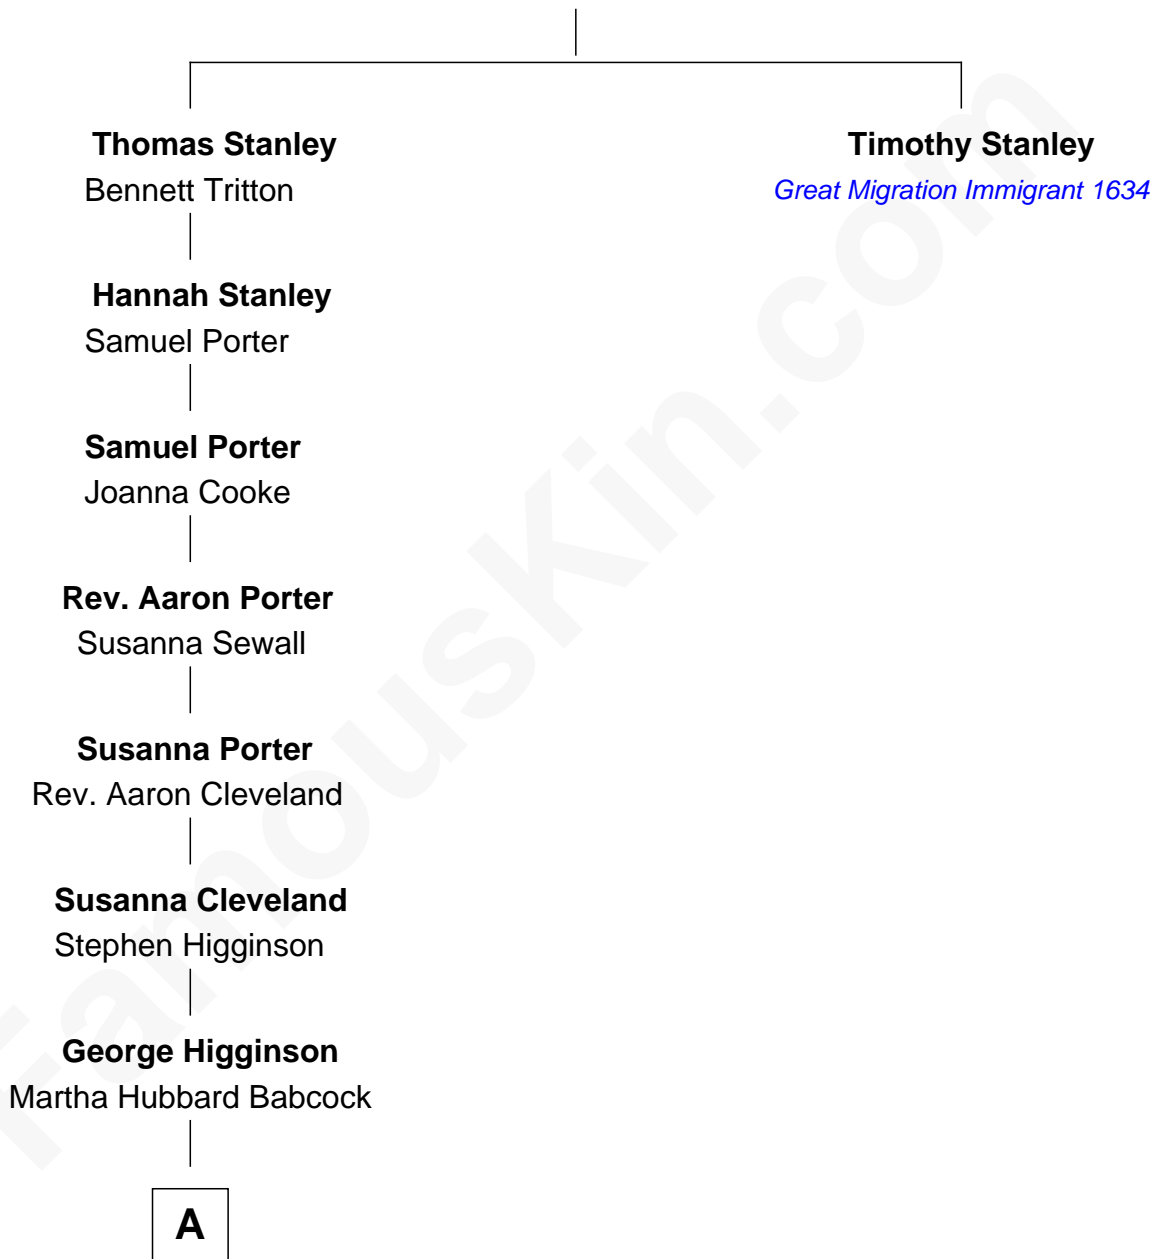

## Relationship Chart of

### Henry Lee Higginson

*Founder of the Boston Symphony Orchestra*

6th great-grandnephew of

**Timothy Stanley**

*(c1604 - 1648) Great Migration Immigrant 1634*

**Robert Stanley**

A

George Higginson