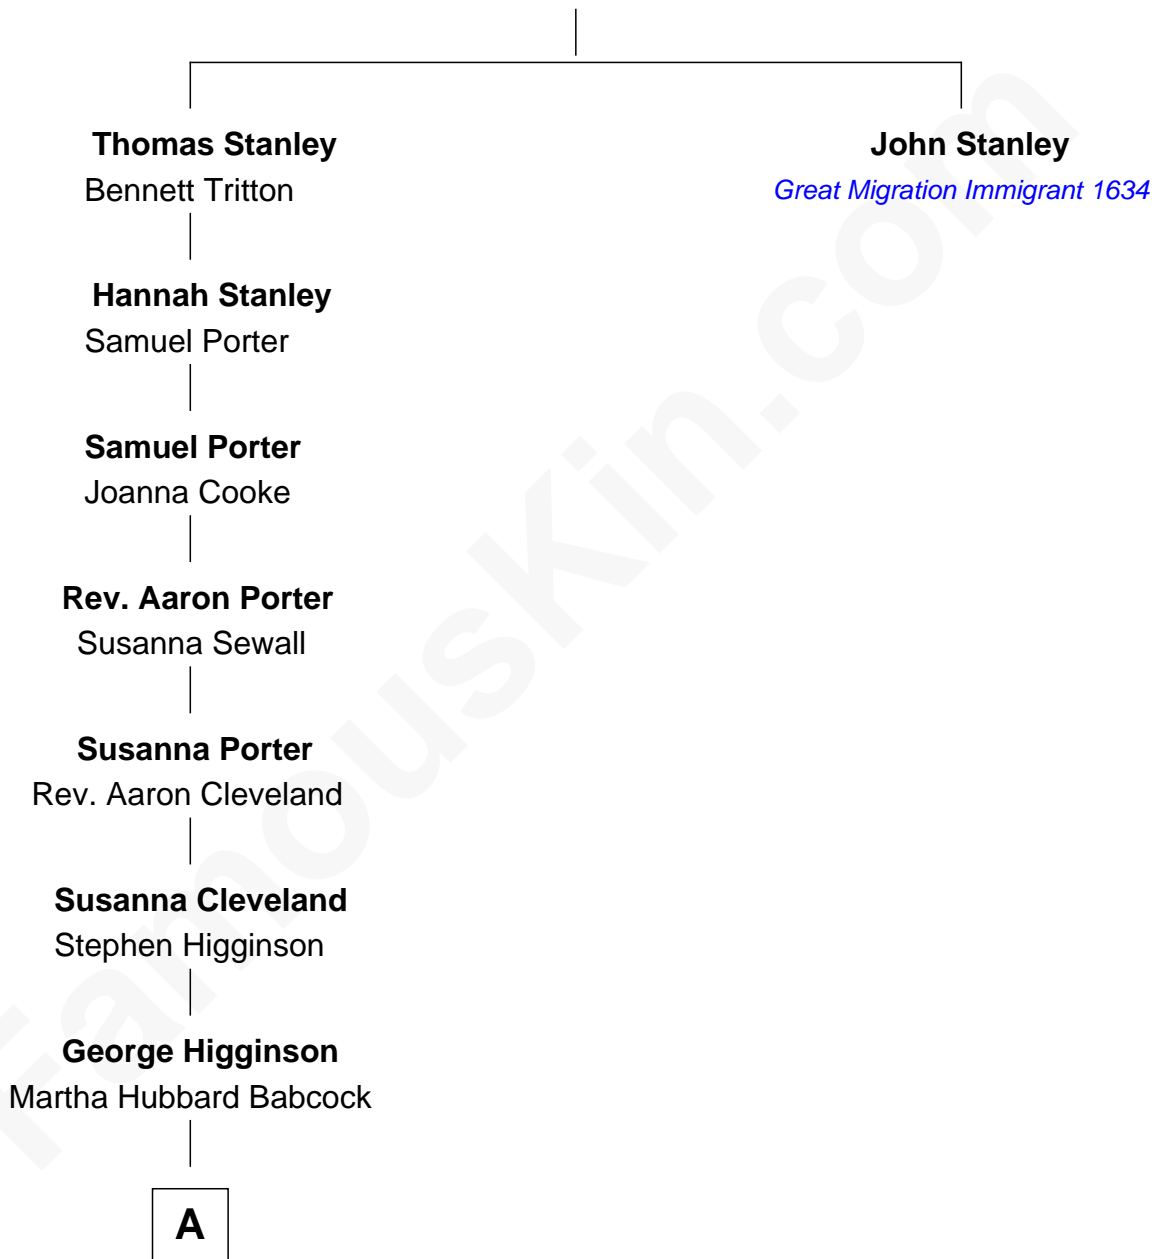

FamousKin.com
Relationship Chart of
Henry Lee Higginson

Founder of the Boston Symphony Orchestra

6th great-grandnephew of

John Stanley

(c1598 - c1634/5) Great Migration Immigrant 1634

Robert Stanley

A

George Higginson

Mary Cabot Lee

Henry Lee Higginson

Founder, Boston Symphony Orchestra

FamousKin.com