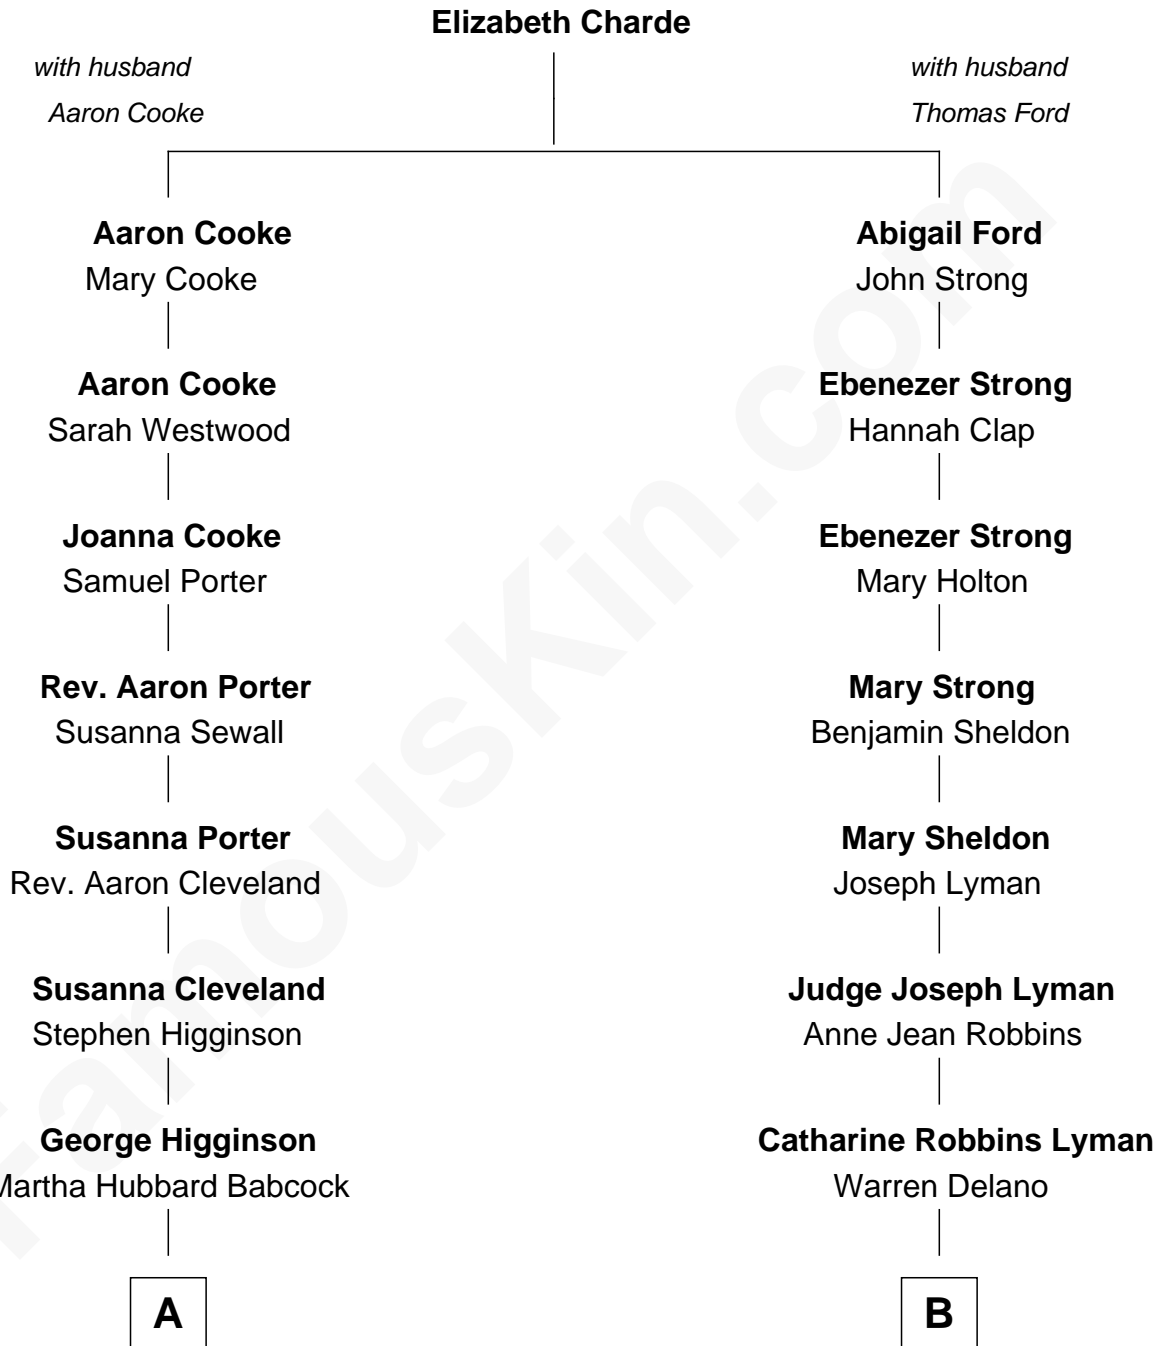

FamousKin.com

Relationship Chart of

Henry Lee Higginson

Founder of the Boston Symphony Orchestra

8th cousin of

Franklin D. Roosevelt

32nd U.S. President

A

George Higginson

Mary Cabot Lee

Henry Lee Higginson

Founder, Boston Symphony Orchestra

B

Sara Delano

James Roosevelt

Franklin D. Roosevelt

32nd U.S. President

FamousKin.com