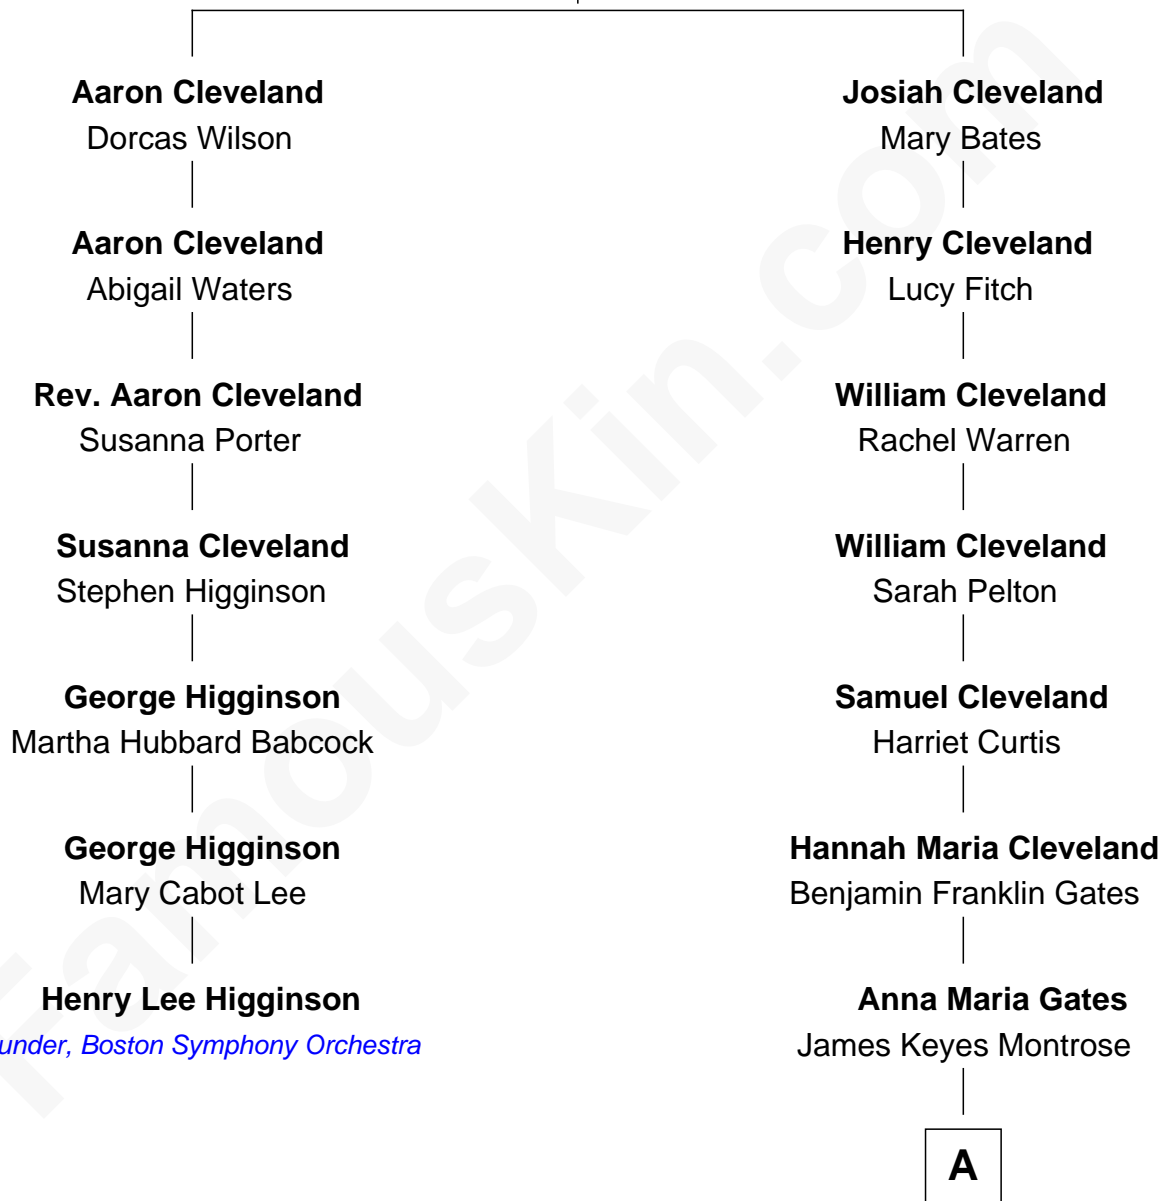

FamousKin.com

Relationship Chart of

Henry Lee Higginson

Founder of the Boston Symphony Orchestra

6th cousin 3 times removed of

Tony Dow
TV Actor

Moses Cleveland

Ann Winn

A

|
James Fay Montrose

Alice Lee Anders

|
Muriel Virginia Montrose

John Stevens Dow

|
Tony Dow

TV Actor

FamousKin.com