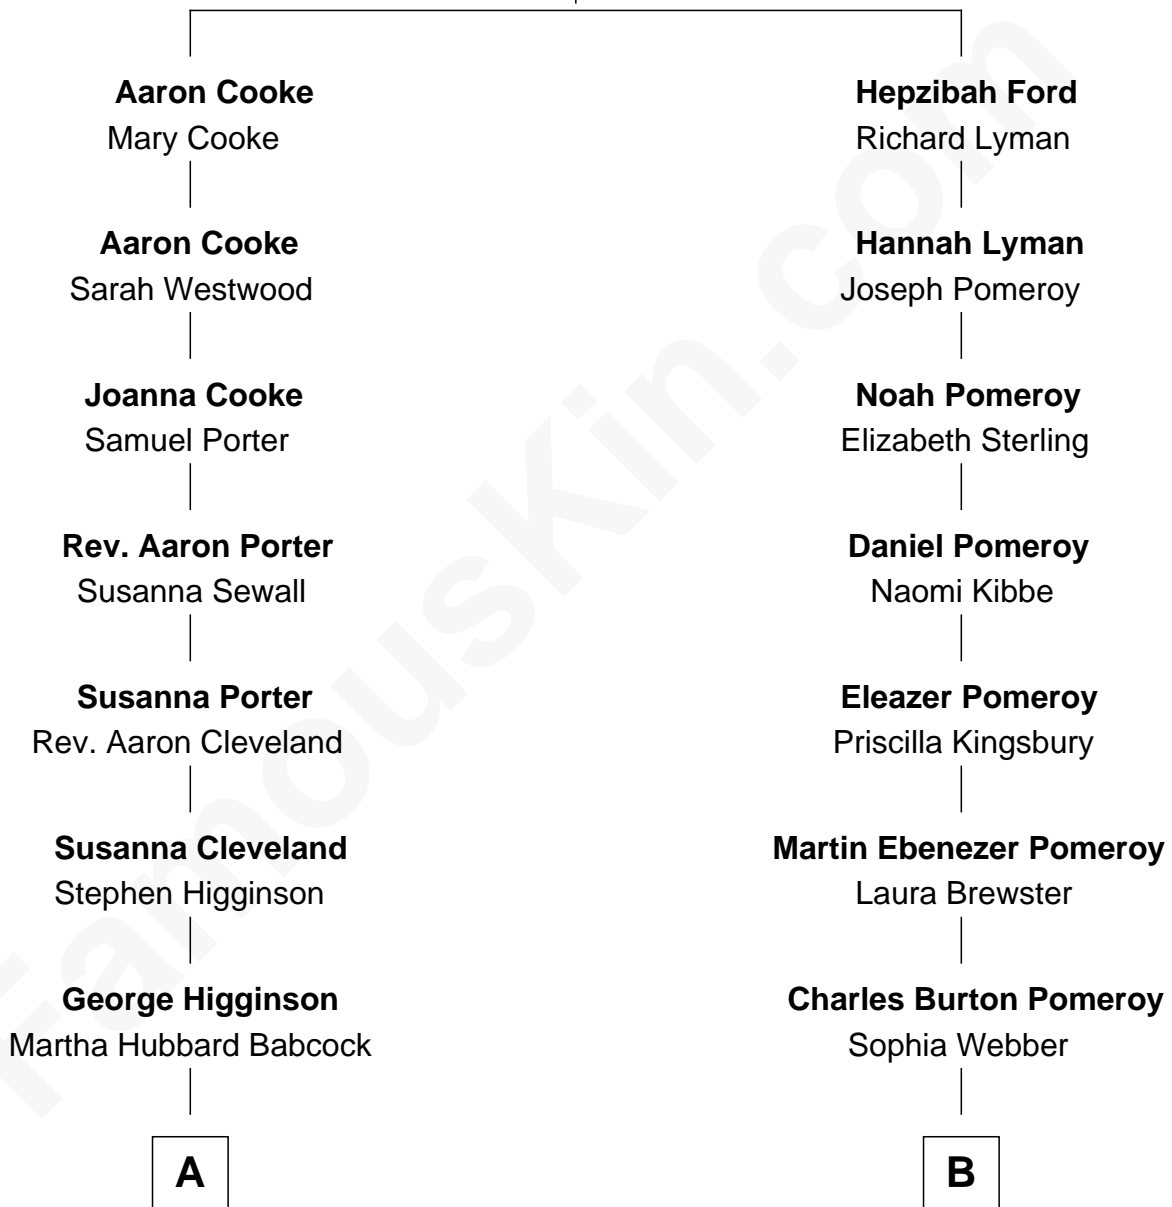

FamousKin.com

Relationship Chart of Henry Lee Higginson

Founder of the Boston Symphony Orchestra

8th cousin 1 time removed of

Brewster H. Shaw
NASA Astronaut

Elizabeth Charde

*with husband
Aaron Cooke*

*with husband
Thomas Ford*

A

George Higginson

Mary Cabot Lee

Henry Lee Higginson

Founder, Boston Symphony Orchestra

B

Adelle Pomeroy

John Thomas Shaw

Brewster Hopkinson Shaw

Leone Marguerite Lee

Brewster H. Shaw

NASA Astronaut

FamousKin.com