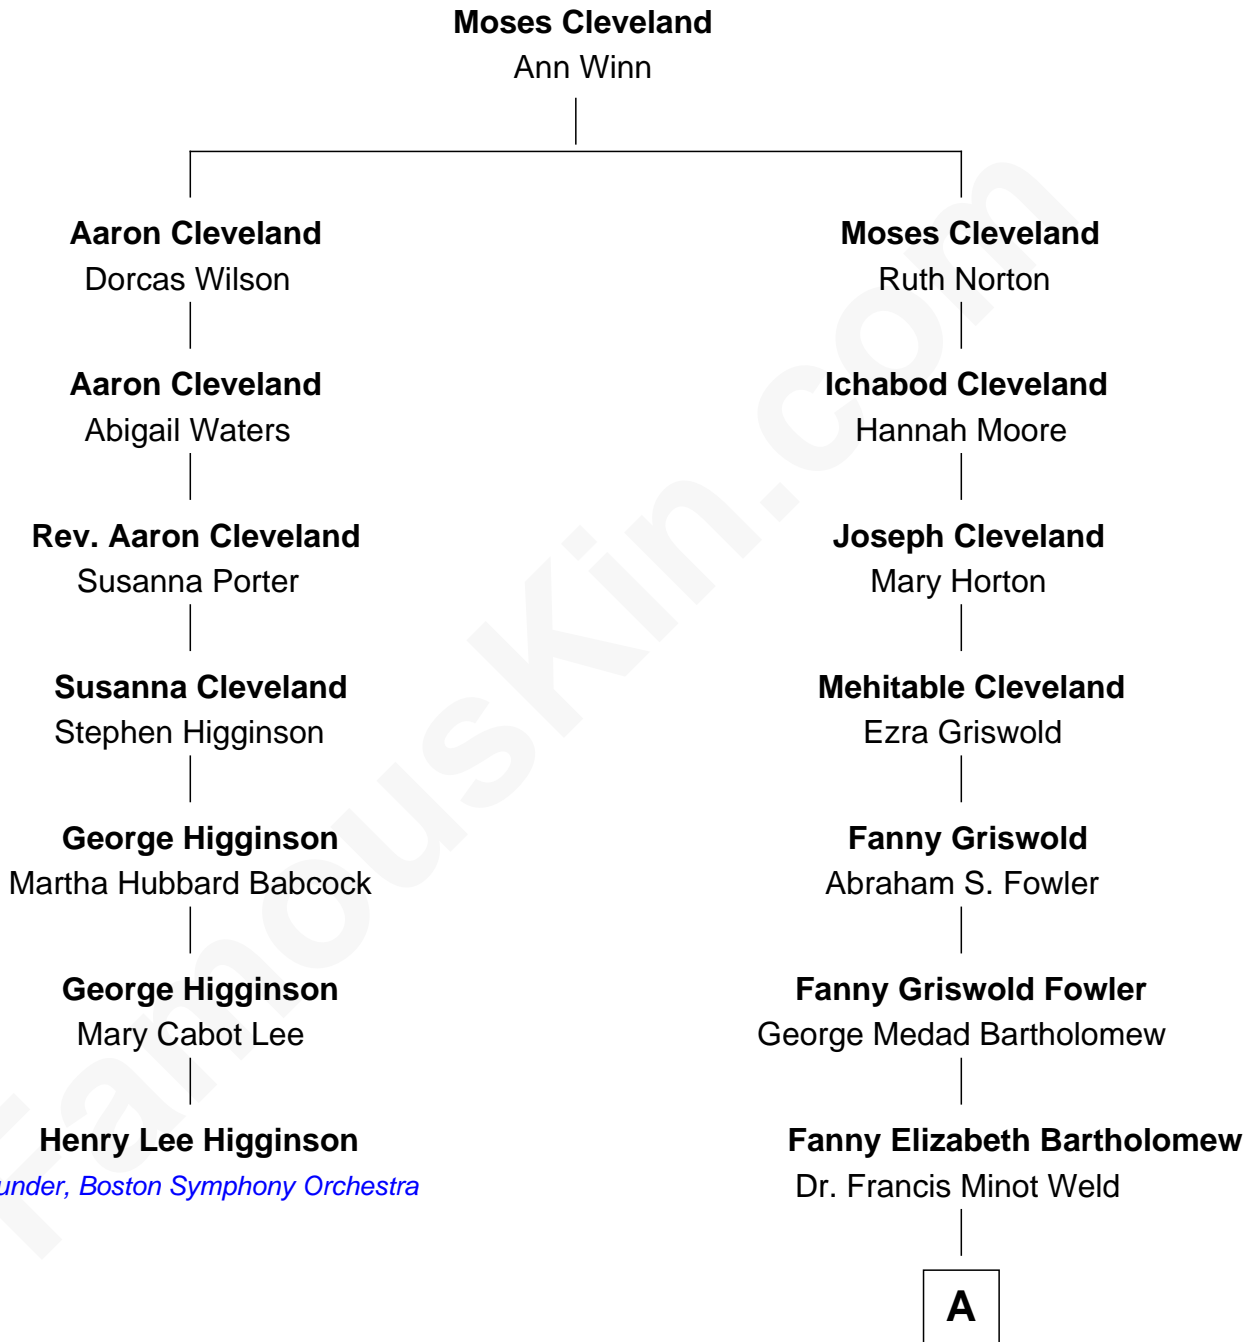

## Relationship Chart of

### Henry Lee Higginson

*Founder of the Boston Symphony Orchestra*

6th cousin 3 times removed of

**Bill Weld**

*68th Governor of Massachusetts*

**A**

Francis Minot Weld  
Margaret Low White

David Weld  
Mary Blake Nichols

**Bill Weld**

*68th Governor of Massachusetts*

FamousKin.com