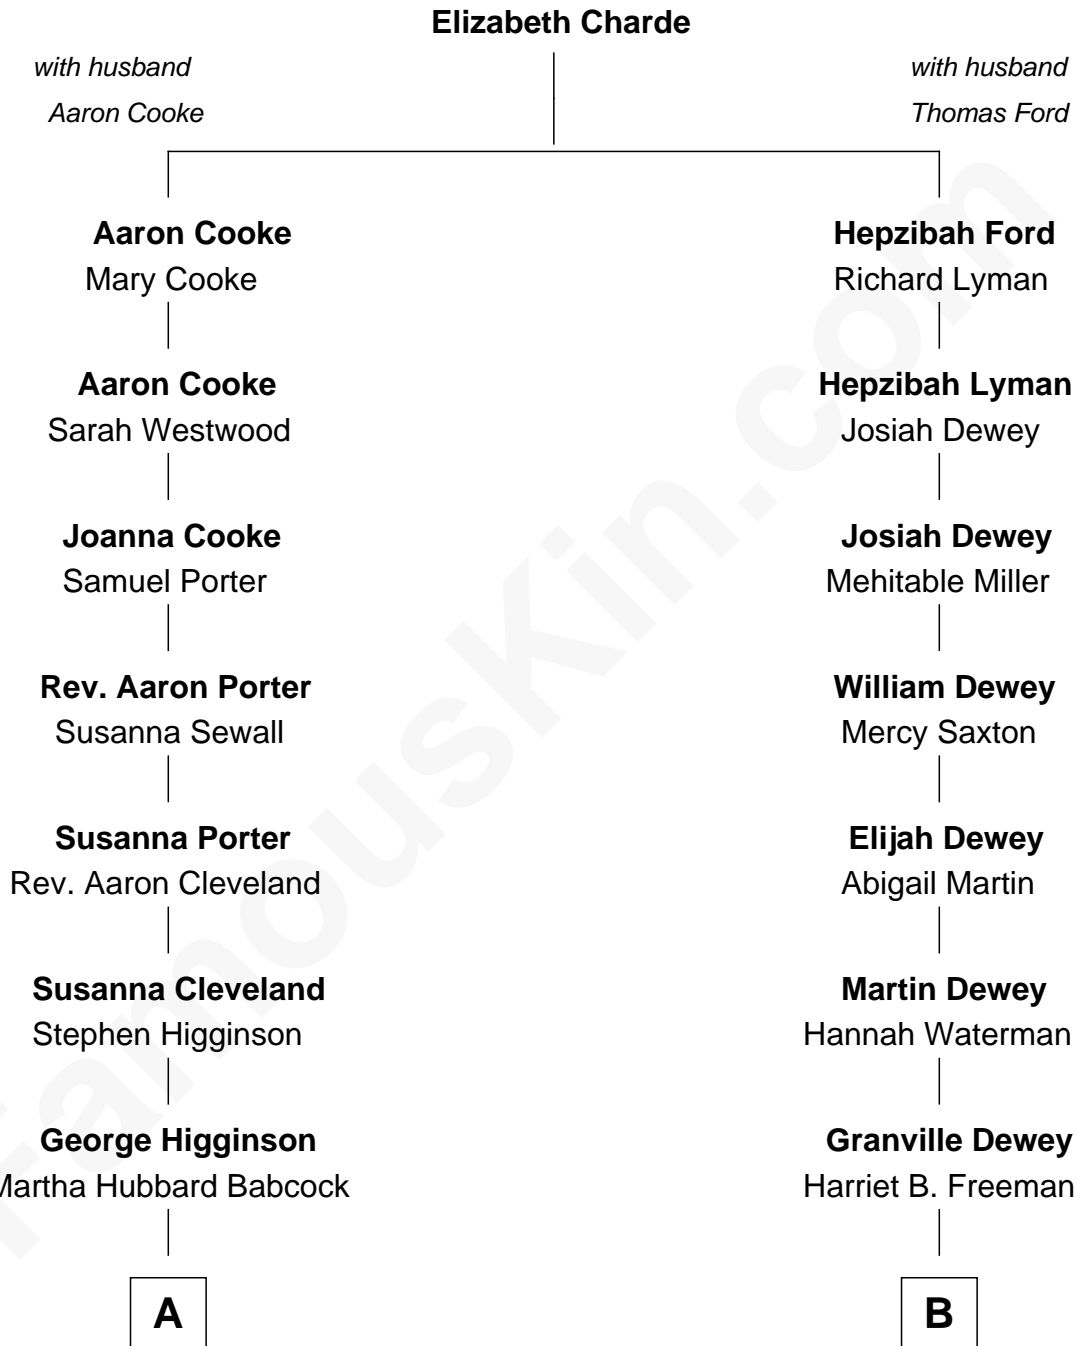

FamousKin.com

Relationship Chart of

Henry Lee Higginson

Founder of the Boston Symphony Orchestra

8th cousin 1 time removed of

Thomas Edmund Dewey
47th Governor of New York

A

George Higginson

Mary Cabot Lee

Henry Lee Higginson

Founder, Boston Symphony Orchestra

B

George Martin Dewey

Emma Bingham

George Martin Dewey

Annie L. Thomas

Thomas Edmund Dewey

47th Governor of New York

FamousKin.com