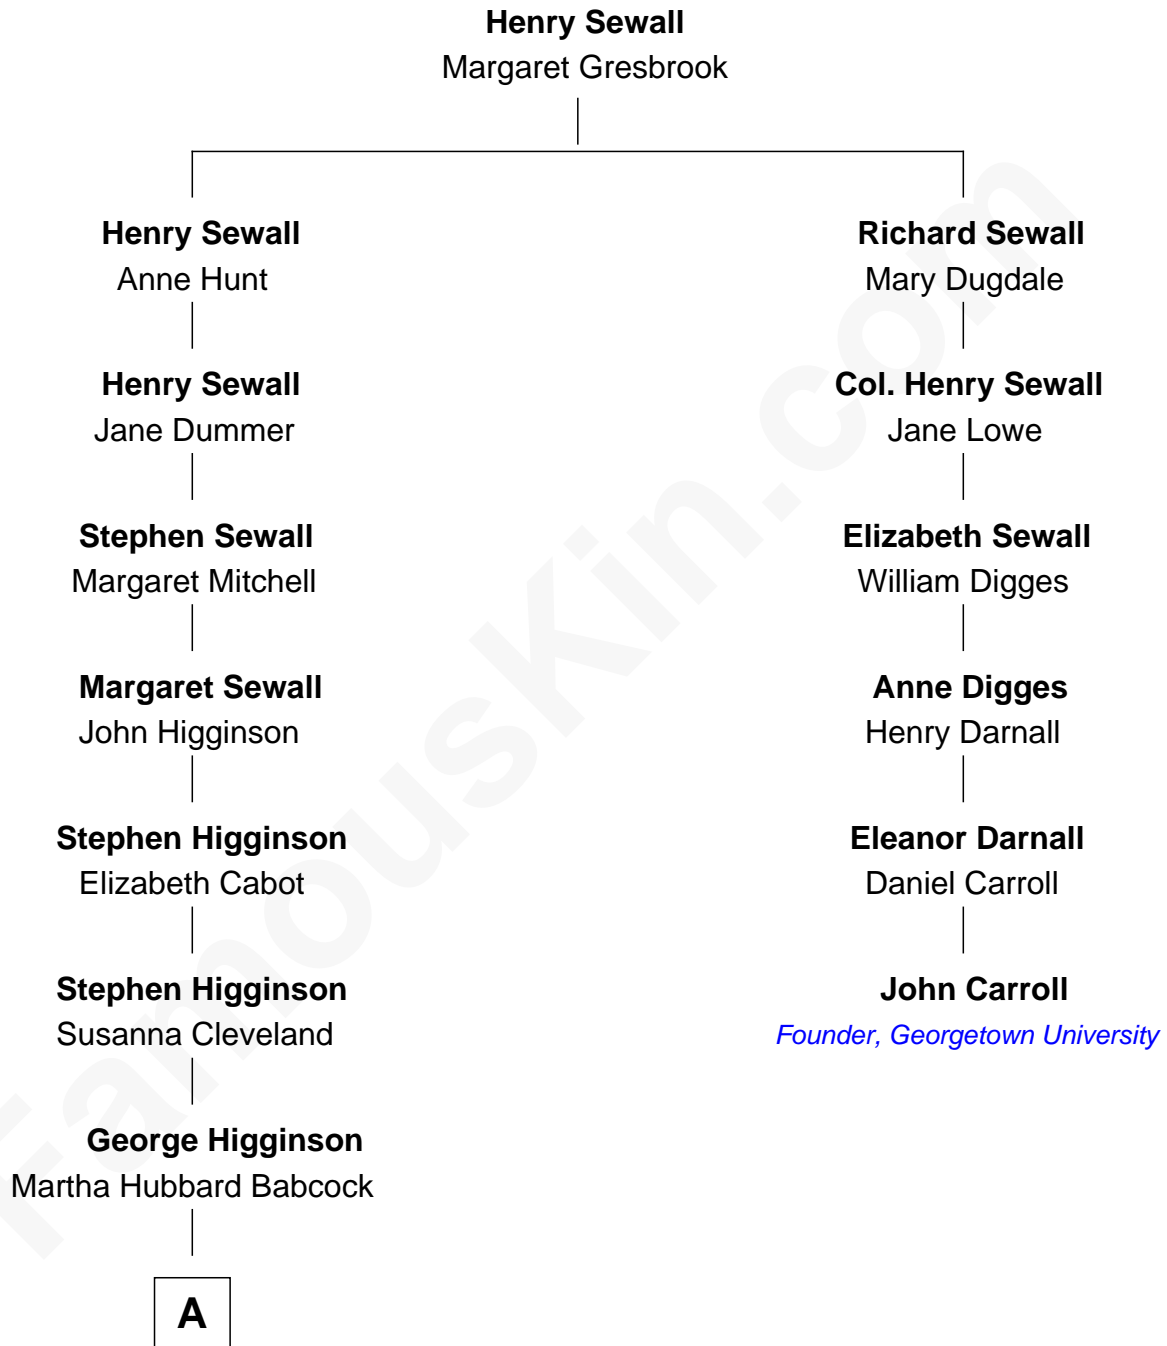

FamousKin.com

Relationship Chart of

Henry Lee Higginson

Founder of the Boston Symphony Orchestra

5th cousin 3 times removed of

John Carroll

Founder of Georgetown University

A

George Higginson

Mary Cabot Lee

Henry Lee Higginson

Founder, Boston Symphony Orchestra

FamousKin.com