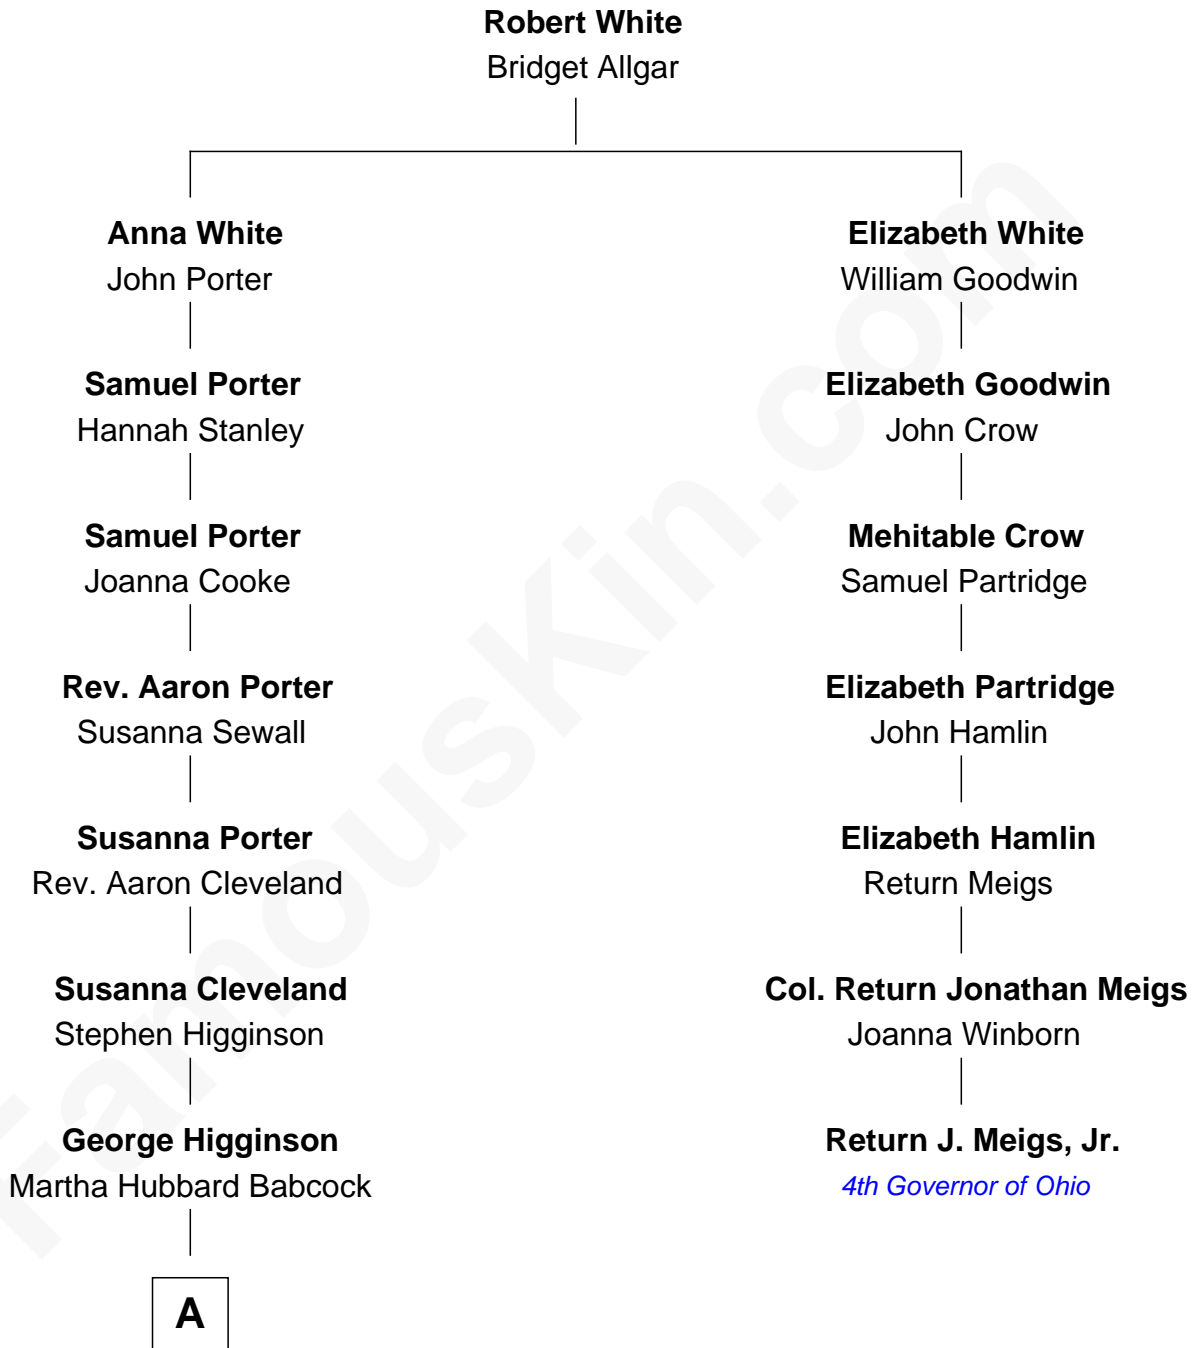

FamousKin.com

Relationship Chart of

Henry Lee Higginson

Founder of the Boston Symphony Orchestra

6th cousin 2 times removed of

Return J. Meigs, Jr.

4th Governor of Ohio

A