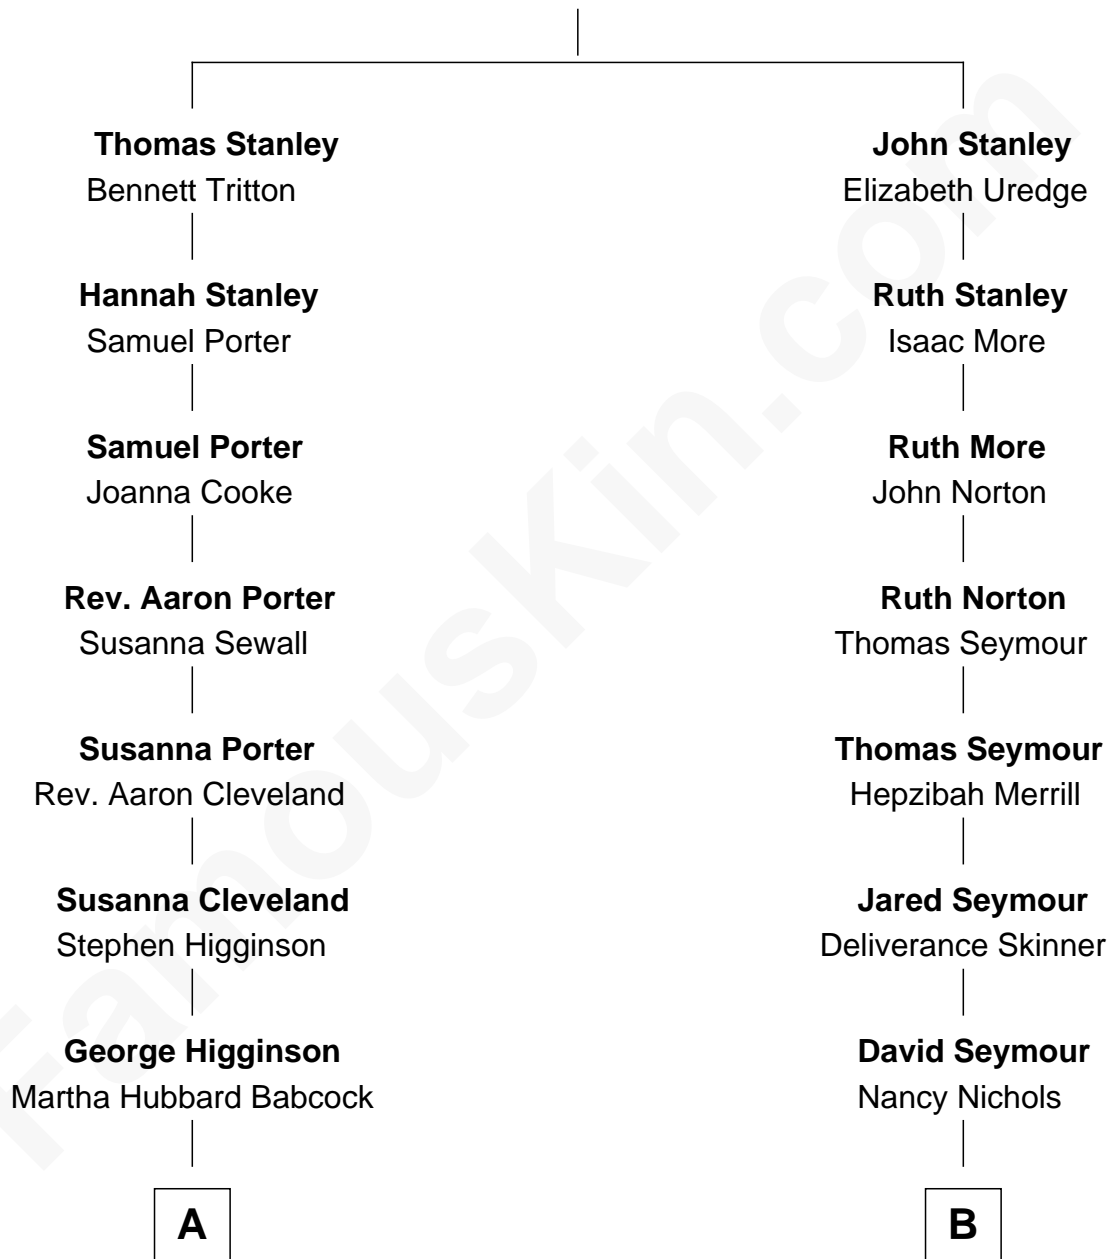

FamousKin.com

Relationship Chart of

Henry Lee Higginson

Founder of the Boston Symphony Orchestra

8th cousin 3 times removed of

Peter Fonda

TV and Movie Actor

Robert Stanley

A

George Higginson

Mary Cabot Lee

Henry Lee Higginson

Founder, Boston Symphony Orchestra

B

George Nichols Seymour

Sophie Marie Lefebvre DeVillers

George DeVillers Seymour

Frances Gabriella Ford

Eugene Ford Seymour

Sophie Mildred Bower

Frances Ford Seymour

Henry Jaynes Fonda

Peter Fonda

TV and Movie Actor