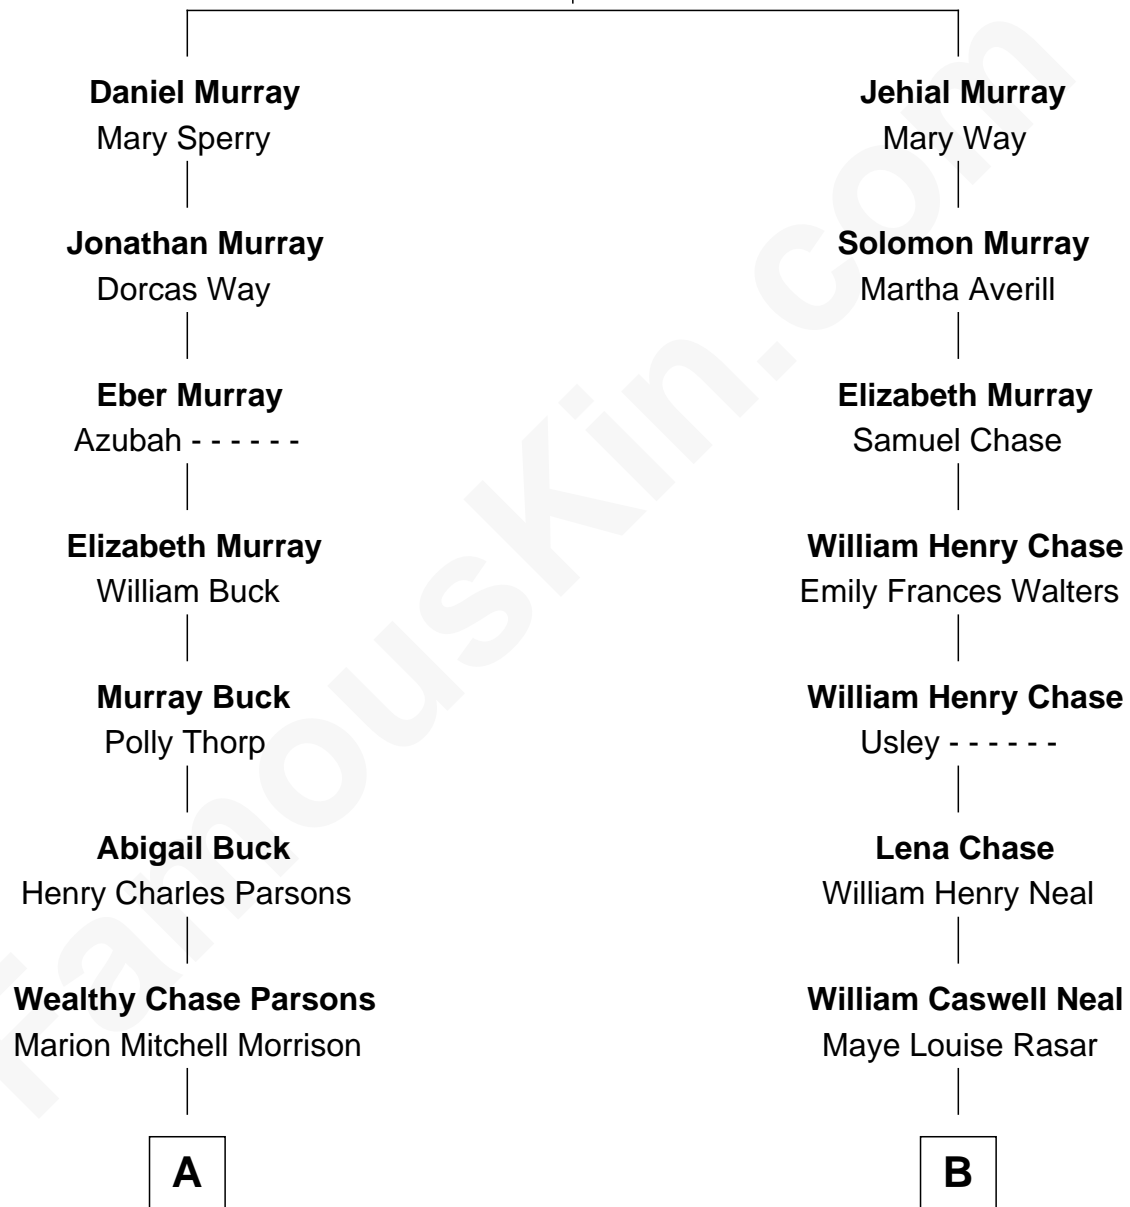

# FamousKin.com Relationship Chart of

**John Wayne**

*Movie Actor*

8th cousin 1 time removed of

**Pete Buttigieg**

*19th U.S. Secretary of Transportation*

**Jonathan Murray**

Anna Bradley

FamousKin.com